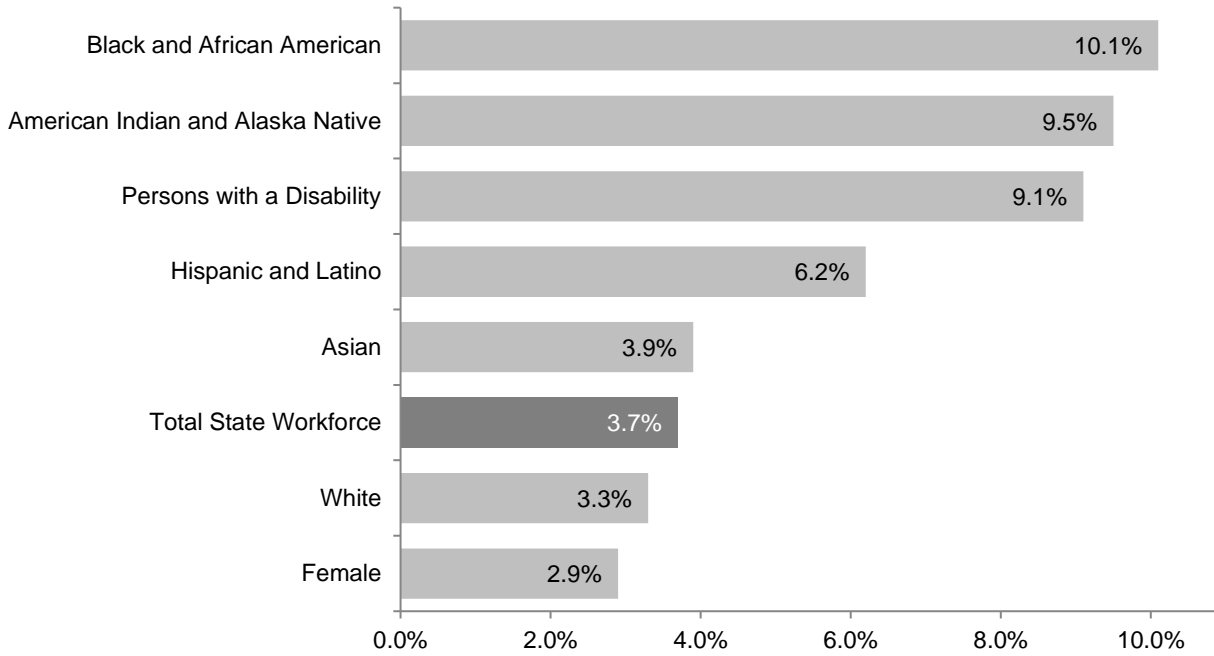

# Unemployment Rates in Iowa by Minority Category

(Calendar Year 2019)

Note: For CY 2019, approximately 62,300 Iowa workers were unemployed.