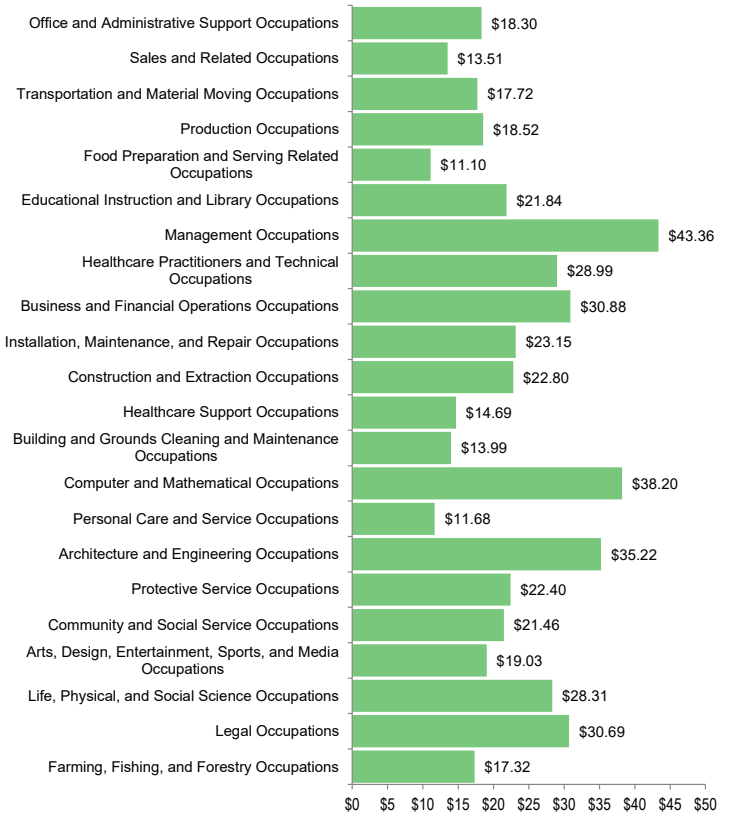

Iowa Median Hourly Wage by Occupation Type — 2020

Sources: Iowa Workforce Development; U.S. Bureau of Labor Statistics, Occupational Employment Statistics May 2020; LSA calculations

LSA Staff Contact: Eric Richardson (515.281.6767) eric.richardson@legis.iowa.gov