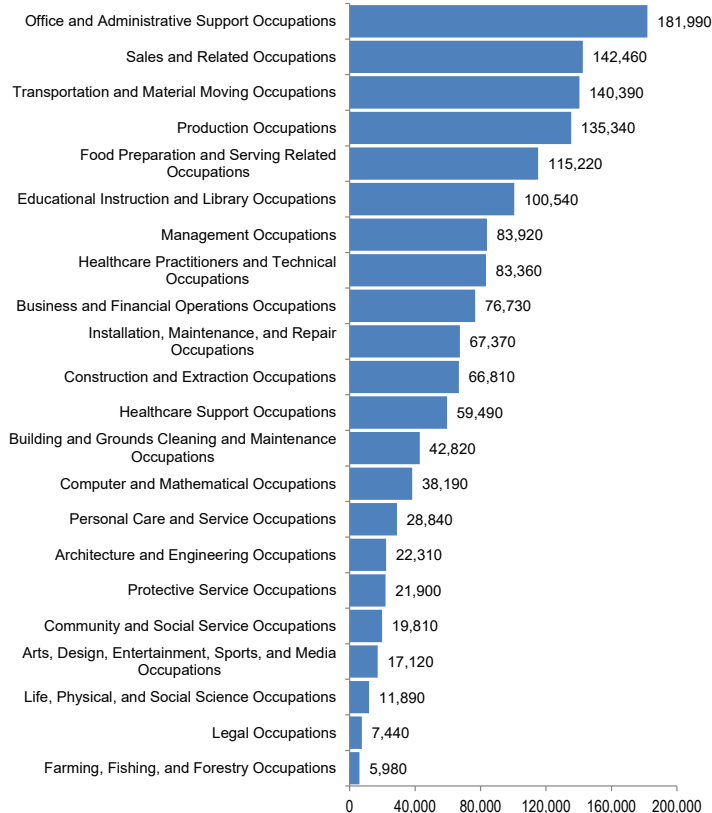

Estimated Number Employed and Median Wage — May 2020

By Iowa Local Workforce Development Area

Statewide in Iowa:

1,469,920

Number Employed

\$39,912

Median Annual Wage

\$19.19

Median Hourly Wage

Median Annual Wage By Region

Note: In 2020, Iowa's 15 Workforce Development Regions reorganized into nine Local Workforce Development Areas.

Iowa Estimated Employment by Occupation Type — 2020