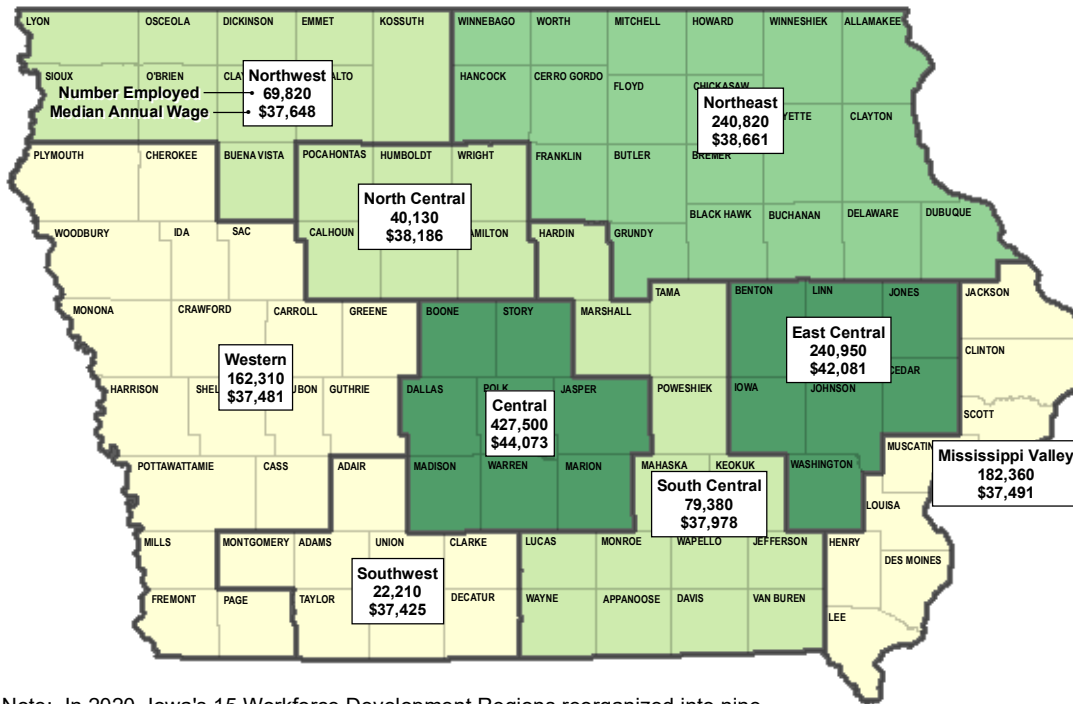

Estimated Number Employed and Median Wage — May 2020

By Iowa Local Workforce Development Area

Statewide in Iowa:

1,469,920

Number Employed

\$39,912

Median Annual Wage

\$19.19

Median Hourly Wage

Median Annual Wage By Region

Note: In 2020, Iowa's 15 Workforce Development Regions reorganized into nine Local Workforce Development Areas.

Iowa Estimated Employment by Occupation Type — 2020