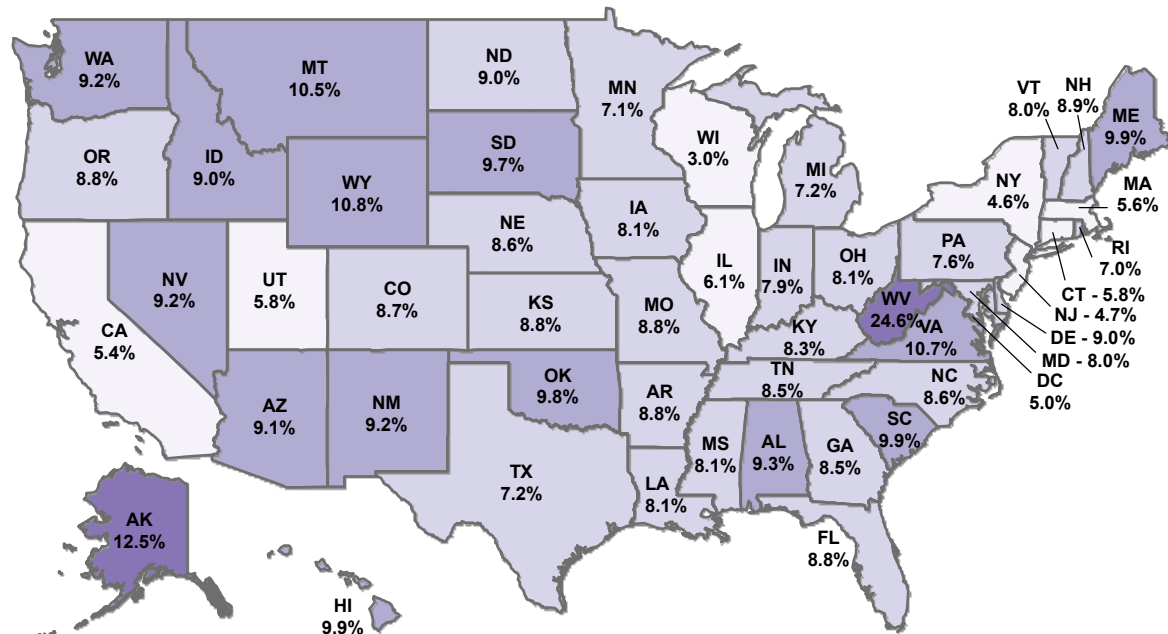

Veterans as a Percentage of Total Population Over Age 18 — FFY 2020

By County

199,339

Iowa Veteran Population

8.1%

Percentage of Iowa's Population Who are Veterans

Percentage by County

- 4.5% - 8.0%
- 8.1% - 9.0%
- 9.1% - 10.0%
- 10.1% - 11.5%

By State

19.4 M

U.S. Veteran Population

7.5%

Percentage of U.S. Population Who are Veterans

Percentage by State

- 3.0% - 7.0%
- 7.1% - 9.0%
- 9.1% - 11.0%
- 11.1% - 24.6%

Note: Veteran population estimates, as of September 30, 2020, are produced by the Veteran's Affairs (VA) Predictive Analytics and Actuary Service.