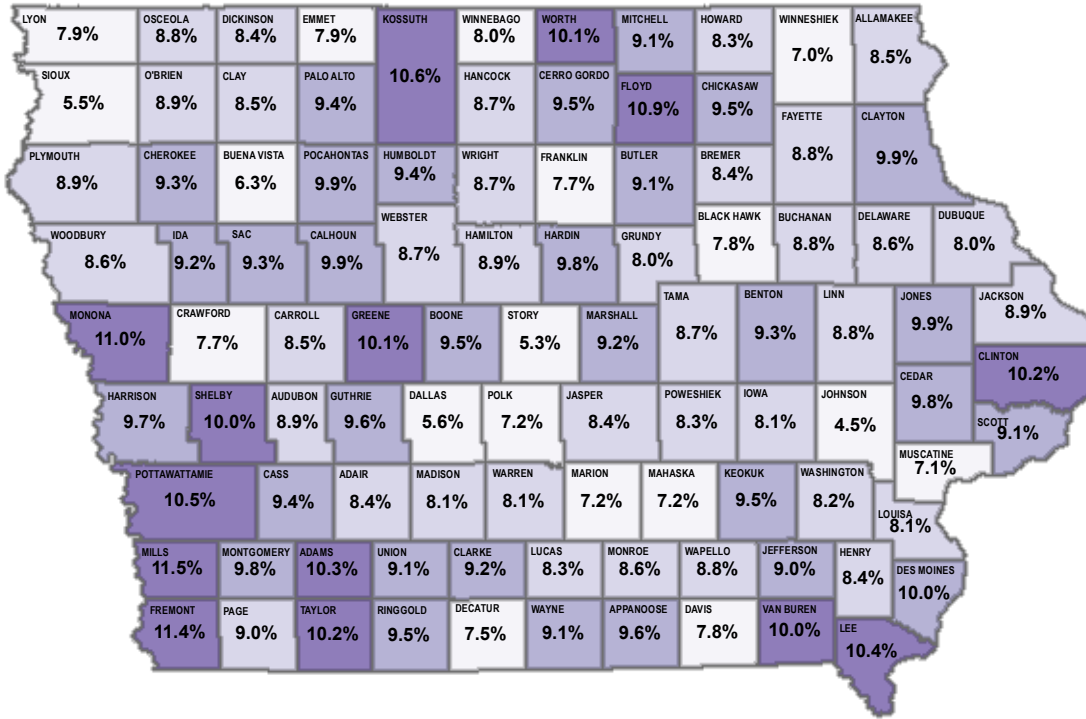

Veterans as a Percentage of Total Population Over Age 18 — FFY 2020

By County

199,339

Iowa Veteran Population

8.1%

Percentage of Iowa's Population Who are Veterans

Percentage by County

- 4.5% - 8.0%
- 8.1% - 9.0%
- 9.1% - 10.0%
- 10.1% - 11.5%

By State

19.4 M

U.S. Veteran Population

7.5%

Percentage of U.S. Population Who are Veterans

Percentage by State

- 3.0% - 7.0%
- 7.1% - 9.0%
- 9.1% - 11.0%
- 11.1% - 24.6%

Note: Veteran population estimates, as of September 30, 2020, are produced by the Veteran's Affairs (VA) Predictive Analytics and Actuary Service.