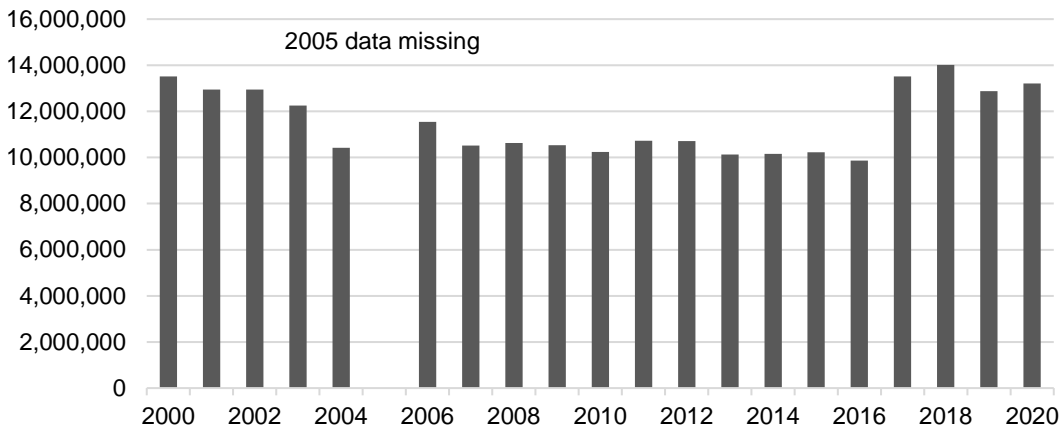

Iowa State Patrol (ISP) Citations and Vehicle Miles Traveled

ISP Vehicle Miles Traveled (VMT) 2000 - 2020

Citations Issued by Type 1983 - 2020

Operating While Intoxicated Arrests 1983 - 2020

Citations and Arrests by Type

Calendar Year	OWI Arrests	Child Restraint	Seat Belt	Speeding Violations	Other	Total Citations
2016	1,473	538	9,576	56,860	44,104	111,078
2017	1,372	573	7,903	88,959	45,547	142,982
2018	1,260	496	7,801	78,100	43,040	129,437
2019	1,377	479	8,049	74,697	45,932	129,157
2020	1,339	447	5,764	73,645	39,536	119,392