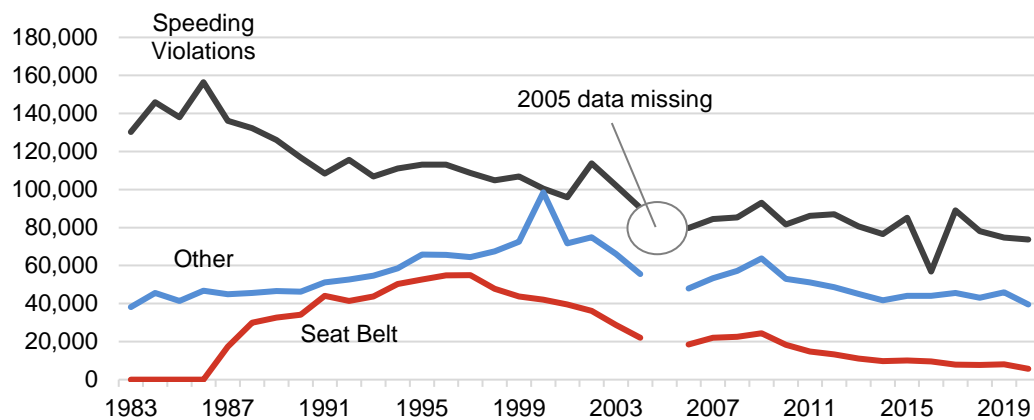

Iowa State Patrol (ISP) Citations and Vehicle Miles Traveled

ISP Vehicle Miles Traveled (VMT) 2000 - 2020

Citations Issued by Type 1983 - 2020

Operating While Intoxicated Arrests 1983 - 2020

Citations and Arrests by Type

Calendar Year	OWI Arrests	Child Restraint	Seat Belt	Speeding Violations	Other	Total Citations
2016	1,473	538	9,576	56,860	44,104	111,078
2017	1,372	573	7,903	88,959	45,547	142,982
2018	1,260	496	7,801	78,100	43,040	129,437
2019	1,377	479	8,049	74,697	45,932	129,157
2020	1,339	447	5,764	73,645	39,536	119,392