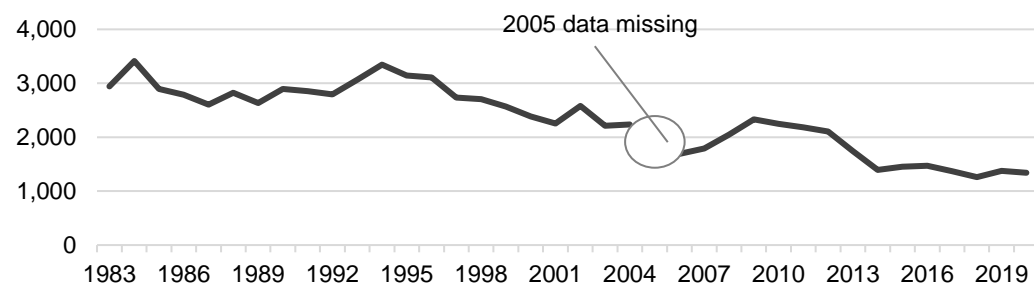

Iowa State Patrol (ISP) Citations and Vehicle Miles Traveled

ISP Vehicle Miles Traveled (VMT) 2000 - 2020

Citations Issued by Type 1983 - 2020

Operating While Intoxicated Arrests 1983 - 2020

Citations and Arrests by Type

Calendar Year	OWI Arrests	Child Restraint	Seat Belt	Speeding Violations	Other	Total Citations
2016	1,473	538	9,576	56,860	44,104	111,078
2017	1,372	573	7,903	88,959	45,547	142,982
2018	1,260	496	7,801	78,100	43,040	129,437
2019	1,377	479	8,049	74,697	45,932	129,157
2020	1,339	447	5,764	73,645	39,536	119,392