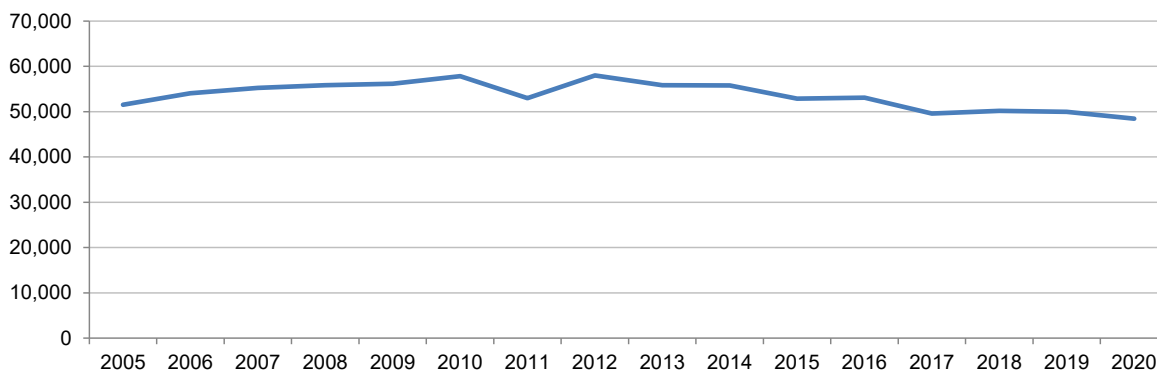

48,459
Total Fall 2020
Private College
Enrollment

Source: Iowa Coordinating Council for Post-High School Education
LSA Staff Contact: Ron Robinson (515.281.6256) ron.robinson@legis.iowa.gov