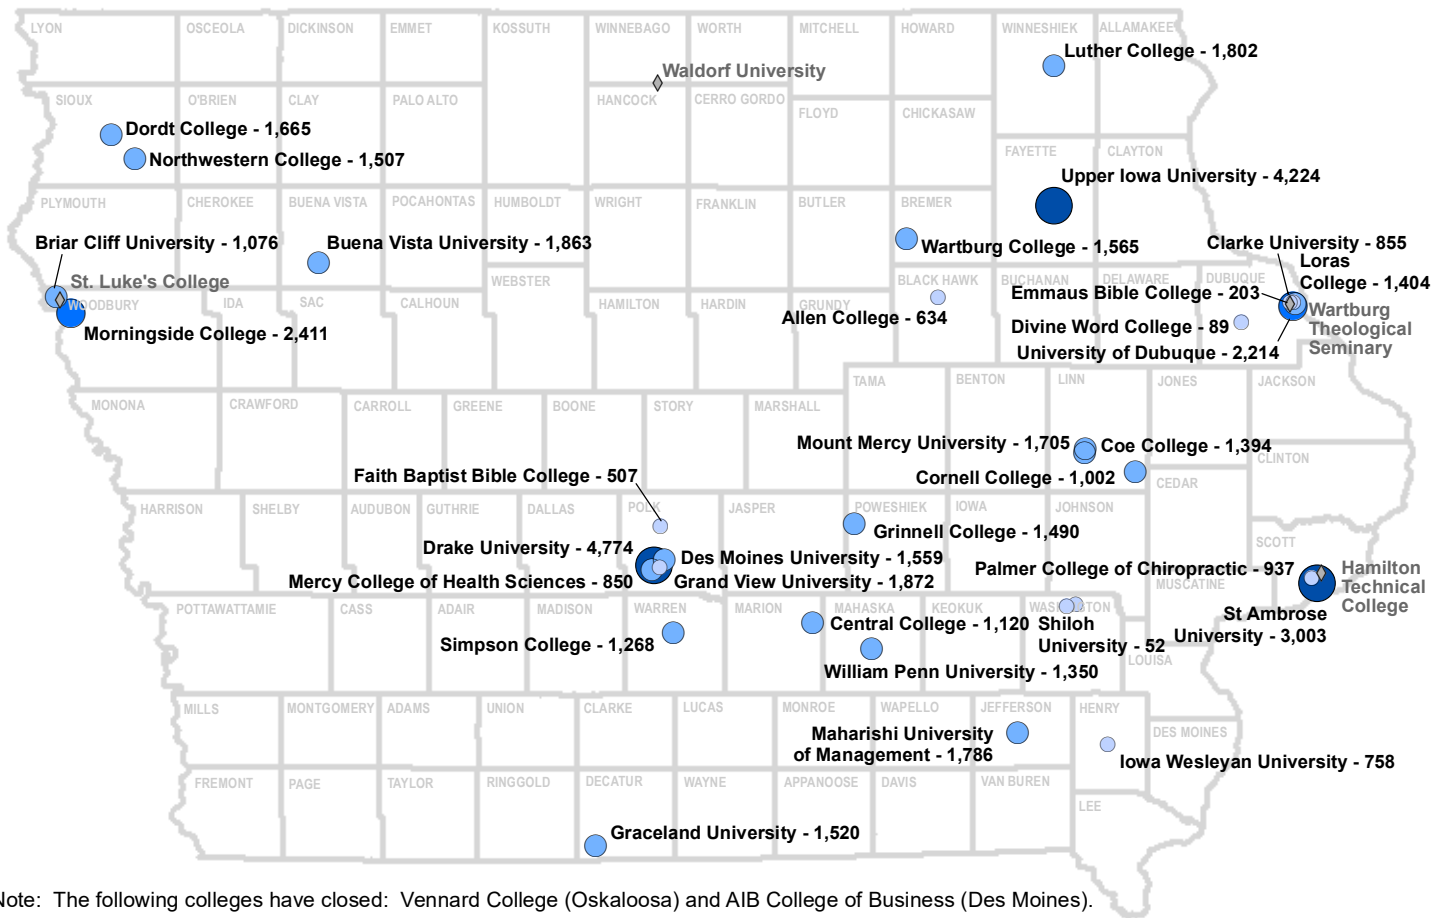

# Independent Nonprofit Colleges and Universities

Total Degree Credit Enrollment — Fall 2020

## HIGHEST 10:

1. Drake University - 4,774
2. Upper Iowa University - 4,224
3. Saint Ambrose University - 3,003
4. Morningside College - 2,411
5. University of Dubuque - 2,214
6. Grand View University - 1,872
7. Buena Vista University - 1,863
8. Luther College - 1,802
9. Maharishi International University - 1,786
10. Mount Mercy University - 1,705

## LOWEST 10:

31. Shiloah - 52
30. Divine Word College - 89
29. Emmaus Bible College - 203
28. Faith Baptist Bible College - 507
27. Allen College - 634
26. Iowa Wesleyan University - 758
25. Mercy College of Health Sciences - 850
24. Clarke University - 855
23. Palmer College of Chiropractic - 937
22. Cornell College - 1,002