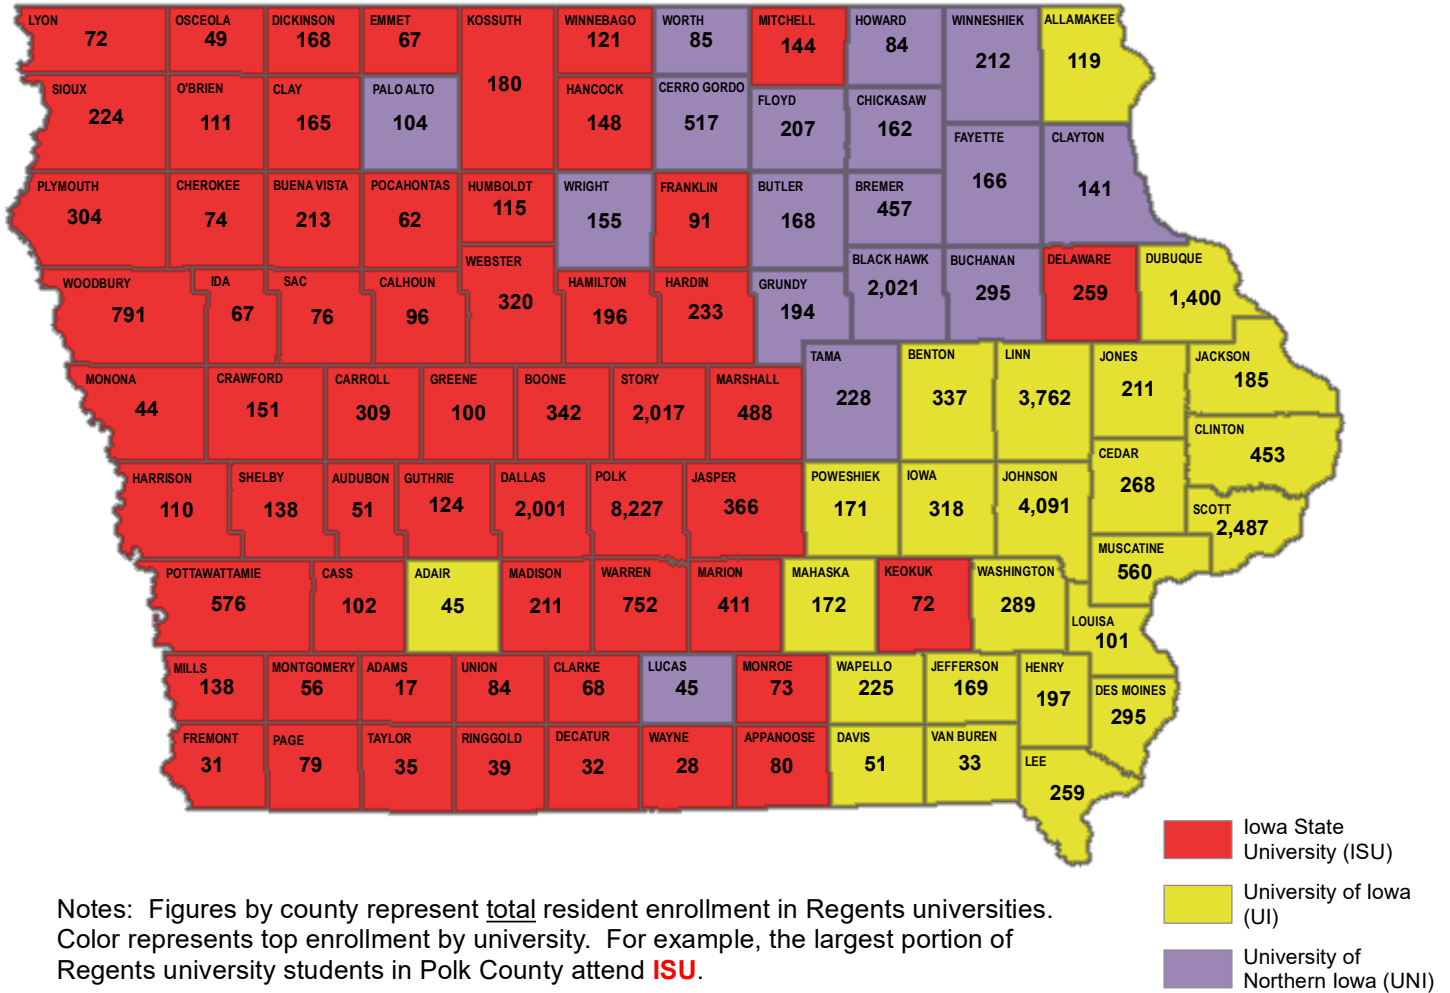

Regents Resident Enrollment by County — Fall 2021

Notes: Figures by county represent total resident enrollment in Regents universities. Color represents top enrollment by university. For example, the largest portion of Regents university students in Polk County attend ISU.