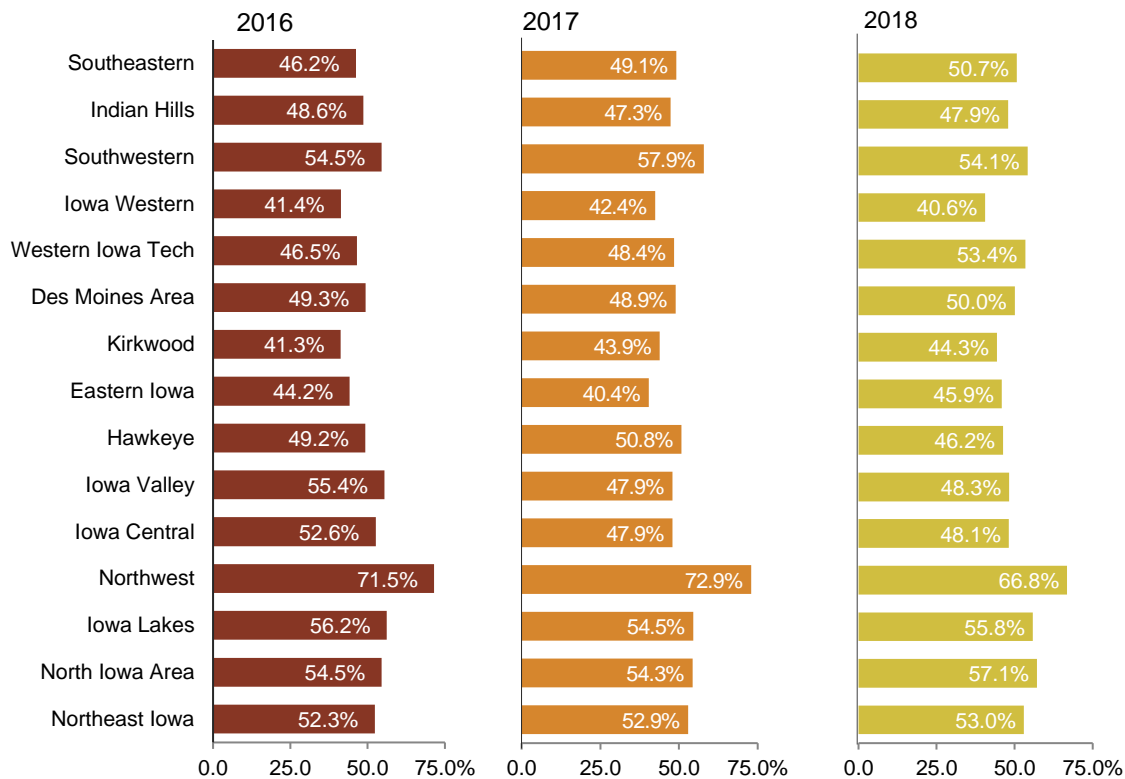

Community College Success Rates

Cohort Success Rates

2018 Cohort by Result

Note: The success rate is the percentage of students from a given cohort who either graduated with a two-year credential or transferred to a four-year college or university. A cohort consists of all the students who entered the college as freshmen in the year indicated.