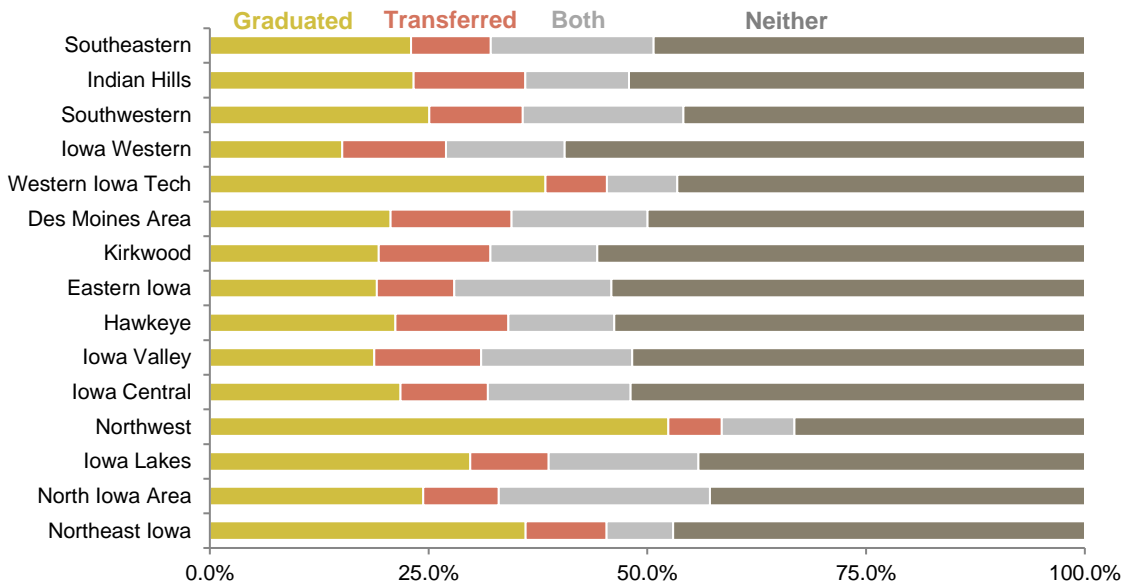

Community College Success Rates

Cohort Success Rates

2018 Cohort by Result

Note: The success rate is the percentage of students from a given cohort who either graduated with a two-year credential or transferred to a four-year college or university. A cohort consists of all the students who entered the college as freshmen in the year indicated.