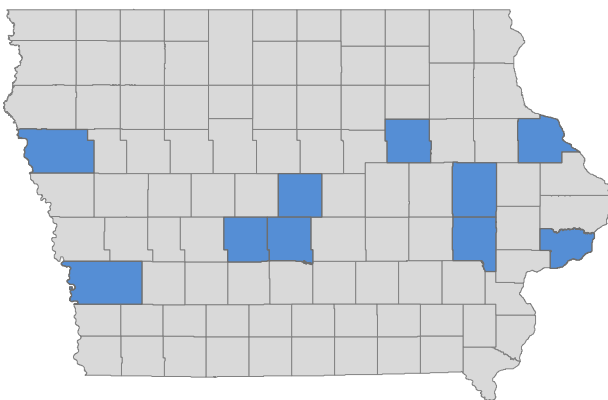

Selected Iowa Population Facts — 2020

In 2020, Iowa had **942** incorporated places.

- There were 667 places with fewer than 1,000 residents.
- There were 107 places with between 1,000 and 1,999 residents.
- There were 83 places with between 2,000 and 4,999 residents.
- There were 43 places with between 5,000 and 9,999 residents.
- There were 31 places with between 10,000 and 49,999 residents.
- There were 11 places with more than 50,000 residents.

Percentage of Population Change in Select Cities from 2010 to 2020:
(Cities within +/- 5.0% change are not displayed.)

- -32.7% to -20.0%
- -19.9% to -5.0%
- 5.0% - 20.0%
- 20.1% - 131.7%

52.6% of Iowa's population is concentrated in **10 counties**:

- Polk
- Linn
- Scott
- Johnson
- Black Hawk
- Woodbury
- Dubuque
- Story
- Pottawattamie
- Dallas