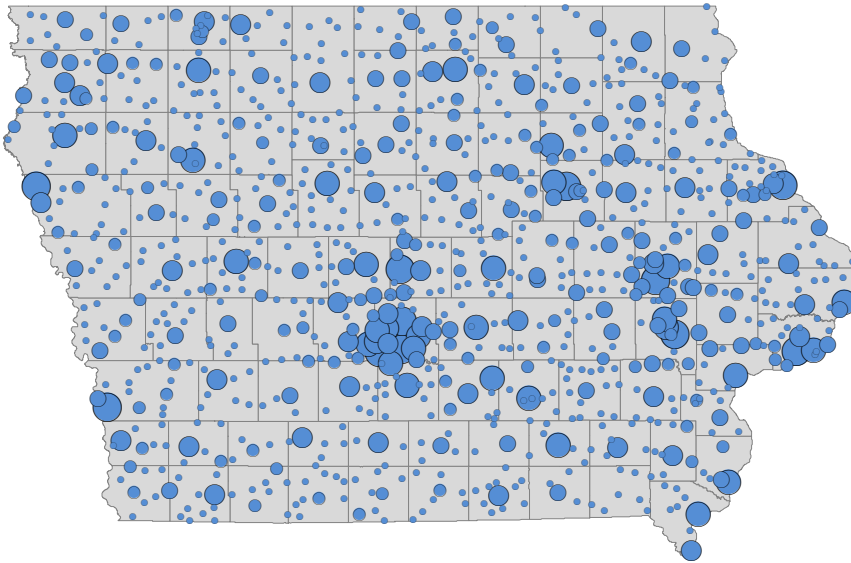

Selected Iowa Population Facts — 2020

In 2020, Iowa had **942** incorporated places.

- There were 667 places with fewer than 1,000 residents.
- There were 107 places with between 1,000 and 1,999 residents.
- There were 83 places with between 2,000 and 4,999 residents.
- There were 43 places with between 5,000 and 9,999 residents.
- There were 31 places with between 10,000 and 49,999 residents.
- There were 11 places with more than 50,000 residents.

Percentage of Population Change in Select Cities from 2010 to 2020:
(Cities within +/- 5.0% change are not displayed.)

- -32.7% to -20.0%
- -19.9% to -5.0%
- 5.0% - 20.0%
- 20.1% - 131.7%

52.6% of Iowa's population is concentrated in **10 counties**:

- Polk
- Linn
- Scott
- Johnson
- Black Hawk
- Woodbury
- Dubuque
- Story
- Pottawattamie
- Dallas