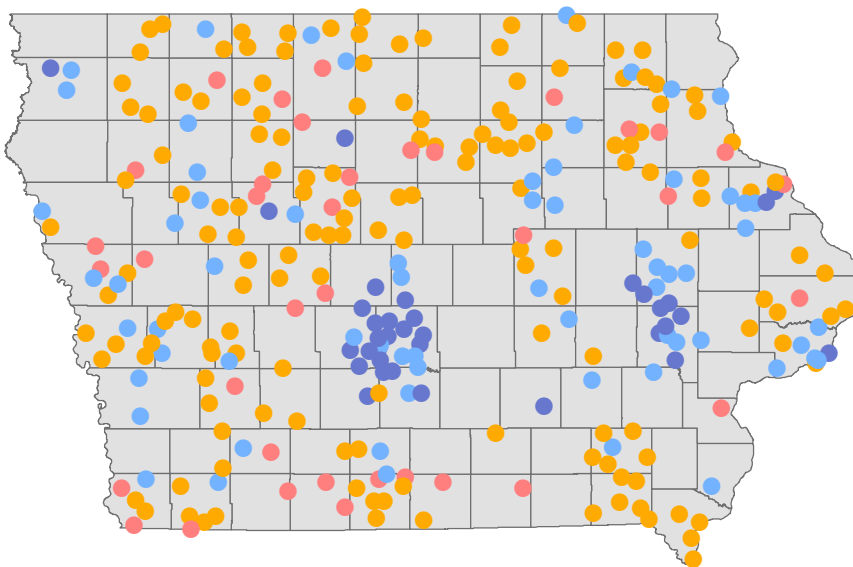

Selected Iowa Population Facts — 2020

In 2020, Iowa had **942** incorporated places.

- There were 667 places with fewer than 1,000 residents.
- There were 107 places with between 1,000 and 1,999 residents.
- There were 83 places with between 2,000 and 4,999 residents.
- There were 43 places with between 5,000 and 9,999 residents.
- There were 31 places with between 10,000 and 49,999 residents.
- There were 11 places with more than 50,000 residents.

Percentage of Population Change in Select Cities from 2010 to 2020:
(Cities within +/- 5.0% change are not displayed.)

- -32.7% to -20.0%
- -19.9% to -5.0%
- 5.0% - 20.0%
- 20.1% - 131.7%

52.6% of Iowa's population is concentrated in **10 counties**:

- Polk
- Linn
- Scott
- Johnson
- Black Hawk
- Woodbury
- Dubuque
- Story
- Pottawattamie
- Dallas