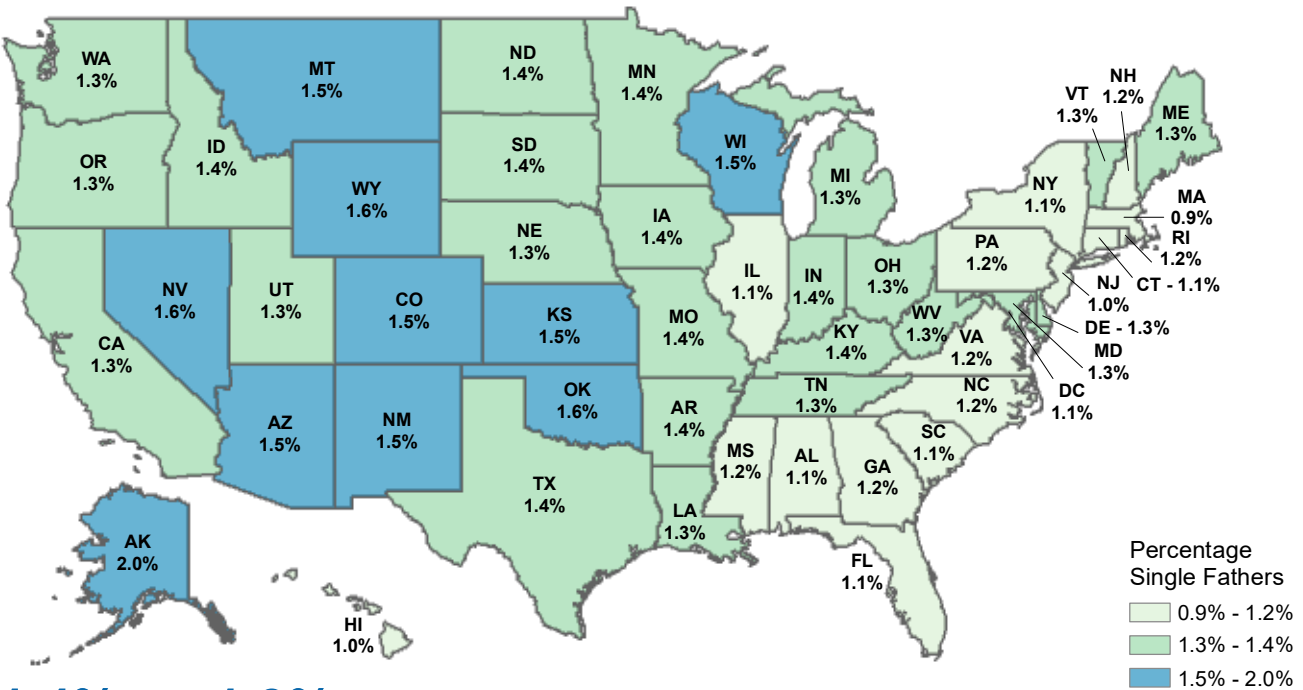

Single-Father Households with Children Under Age 18

1.4% Iowa Percentage
1.3% U.S. Percentage

Source: U.S. Census Bureau 2015-2019 American Community Survey 5-Year Estimate
LSA Staff Contact: Adam Broich (515.281.8223) adam.broich@legis.iowa.gov