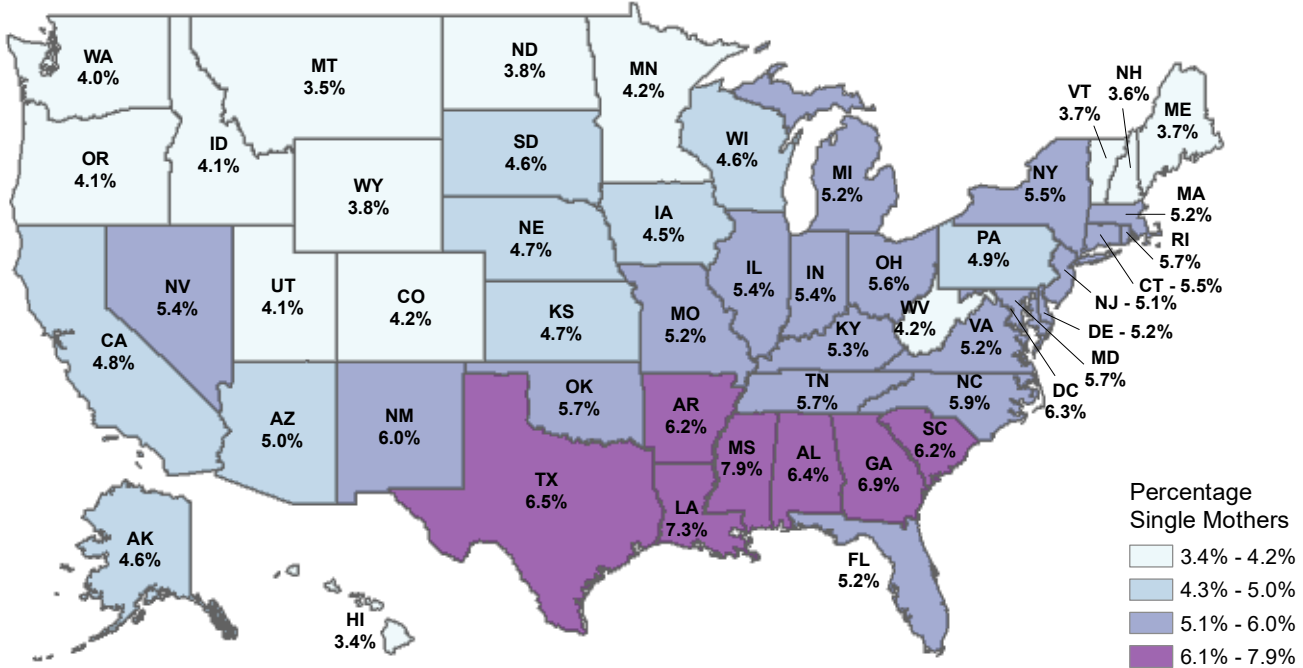

# Percentage of Single-Parent Households — 2015-2019 American Community Survey 5-Year Estimate

## Single-Mother Households with Children Under Age 18

**4.5%** Iowa Percentage  
**5.3%** U.S. Percentage