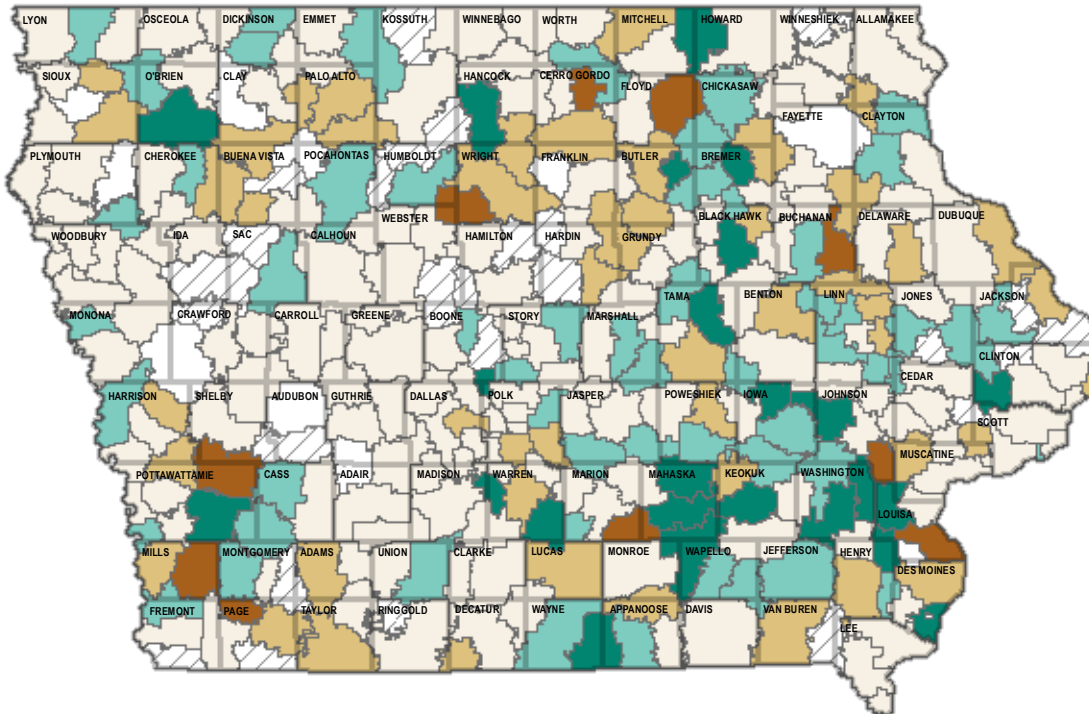

High School Graduation Rate by District

Class of 2020 Four-Year Graduation Rate

91.8%

Statewide Average Graduation Rate

Graduation Rate

- 0.0% - 56.2%
- 56.3% - 93.0%
- 93.1% - 96.0%
- 96.1% - 99.0%
- 99.1% - 100.0%
- Class Size Too Small*

Class of 2020 vs. Class of 2016 Four-Year Graduation Rate

+0.5%

Statewide Average Graduation Rate Change from 2016 to 2020

Five-Year Change

- 12.1% to -8.0%
- 7.9% to -3.0%
- 2.9% to 3.0%
- 3.1% to 8.0%
- 8.1% to 19.1%
- Class Size Too Small*

*Note: Districts with class sizes of fewer than 10 are not included in the maps. Additionally, classes that participate in whole grade sharing with another district are shown in the district that they attend. Storm Lake Community School District's four-year graduation rate (56.2%) is a low-end outlier due to the district's charter high school, which includes an intentional fifth year for many students. The district's most recent five-year graduation rate is 89.3%.