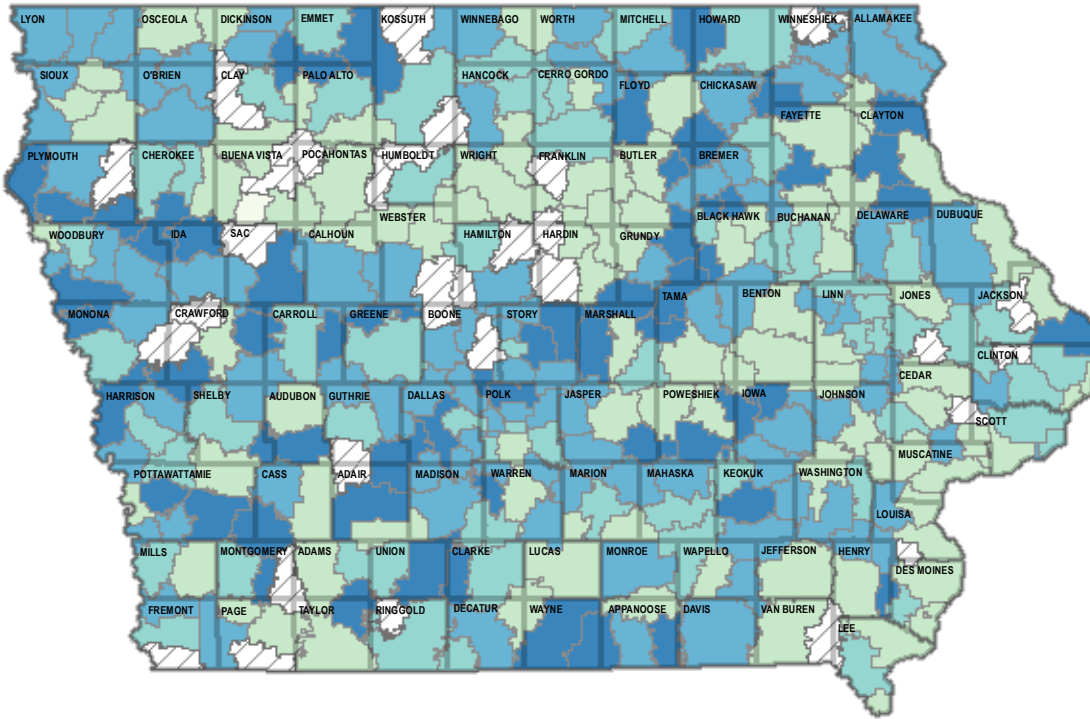

High School Graduation Rate by District

Class of 2020 Four-Year Graduation Rate

91.8%

Statewide Average Graduation Rate

Graduation Rate

- 0.0% - 56.2%
- 56.3% - 93.0%
- 93.1% - 96.0%
- 96.1% - 99.0%
- 99.1% - 100.0%
- Class Size Too Small*

Class of 2020 vs. Class of 2016 Four-Year Graduation Rate

+0.5%

Statewide Average Graduation Rate Change from 2016 to 2020

Five-Year Change

- 12.1% to -8.0%
- 7.9% to -3.0%
- 2.9% to 3.0%
- 3.1% to 8.0%
- 8.1% to 19.1%
- Class Size Too Small*

*Note: Districts with class sizes of fewer than 10 are not included in the maps. Additionally, classes that participate in whole grade sharing with another district are shown in the district that they attend. Storm Lake Community School District's four-year graduation rate (56.2%) is a low-end outlier due to the district's charter high school, which includes an intentional fifth year for many students. The district's most recent five-year graduation rate is 89.3%.