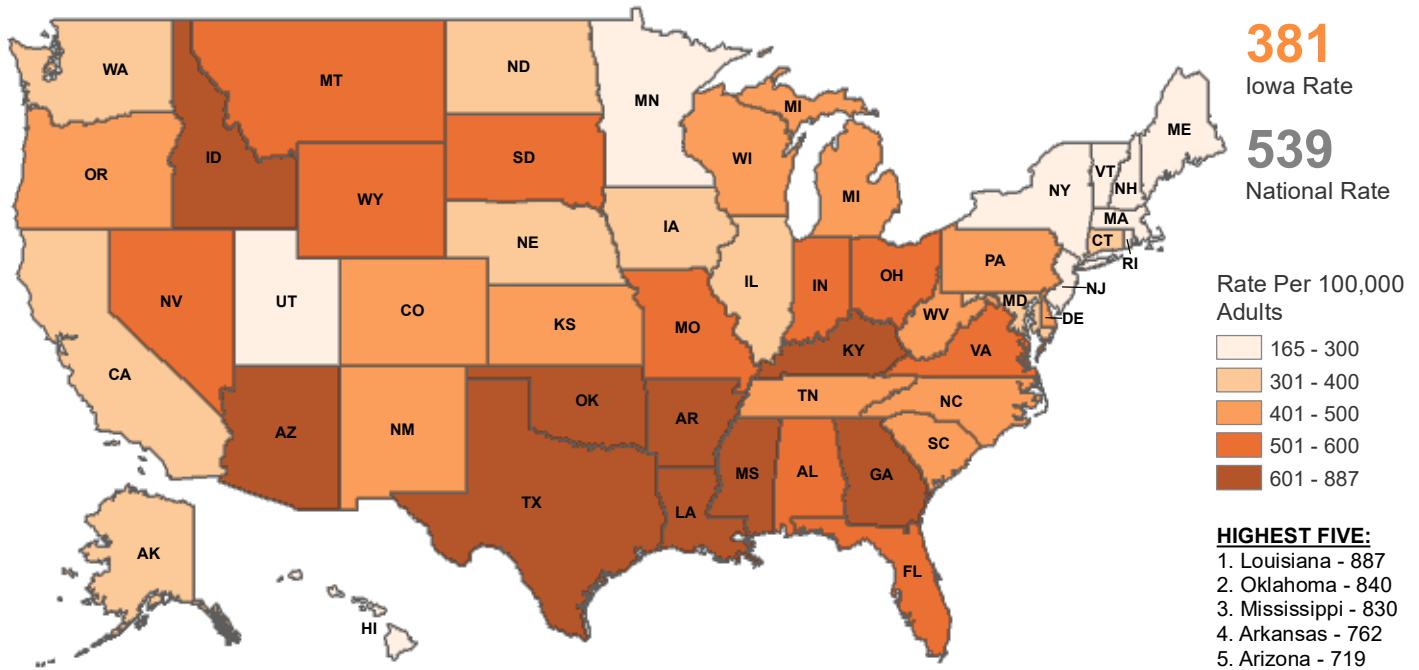

National Comparison of Adult Corrections Populations — CY 2019

Imprisonment Rate

Note: Counts are based on prisoners with sentences of more than a year under the jurisdiction of state or federal correctional officials. Imprisonment and supervision rates are per 100,000 U.S. residents age 18 or older.