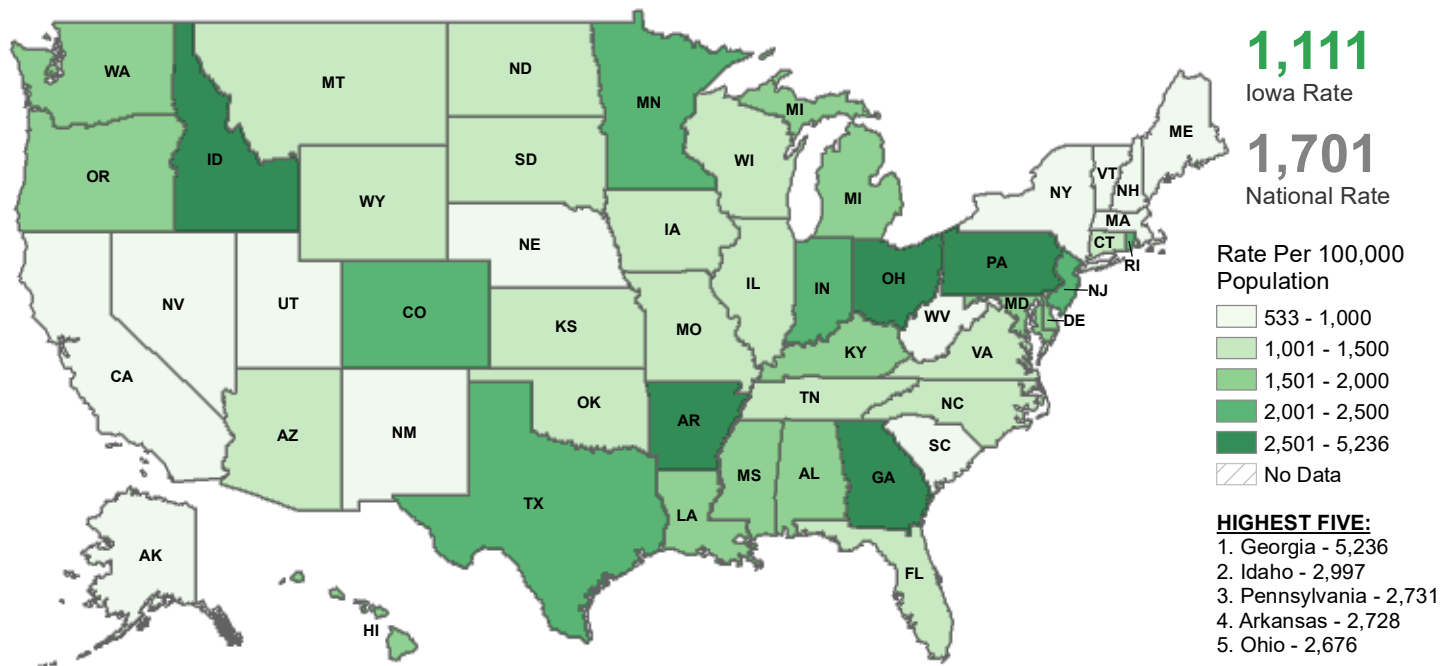

Rate of Offenders Under Community Supervision

Note: Community supervision includes offenders supervised on parole or probation.

Source: U.S. Department of Justice, Bureau of Justice Statistics
LSA Staff Contact: Isabel Waller (515.281.6561) isabel.waller@legis.iowa.gov