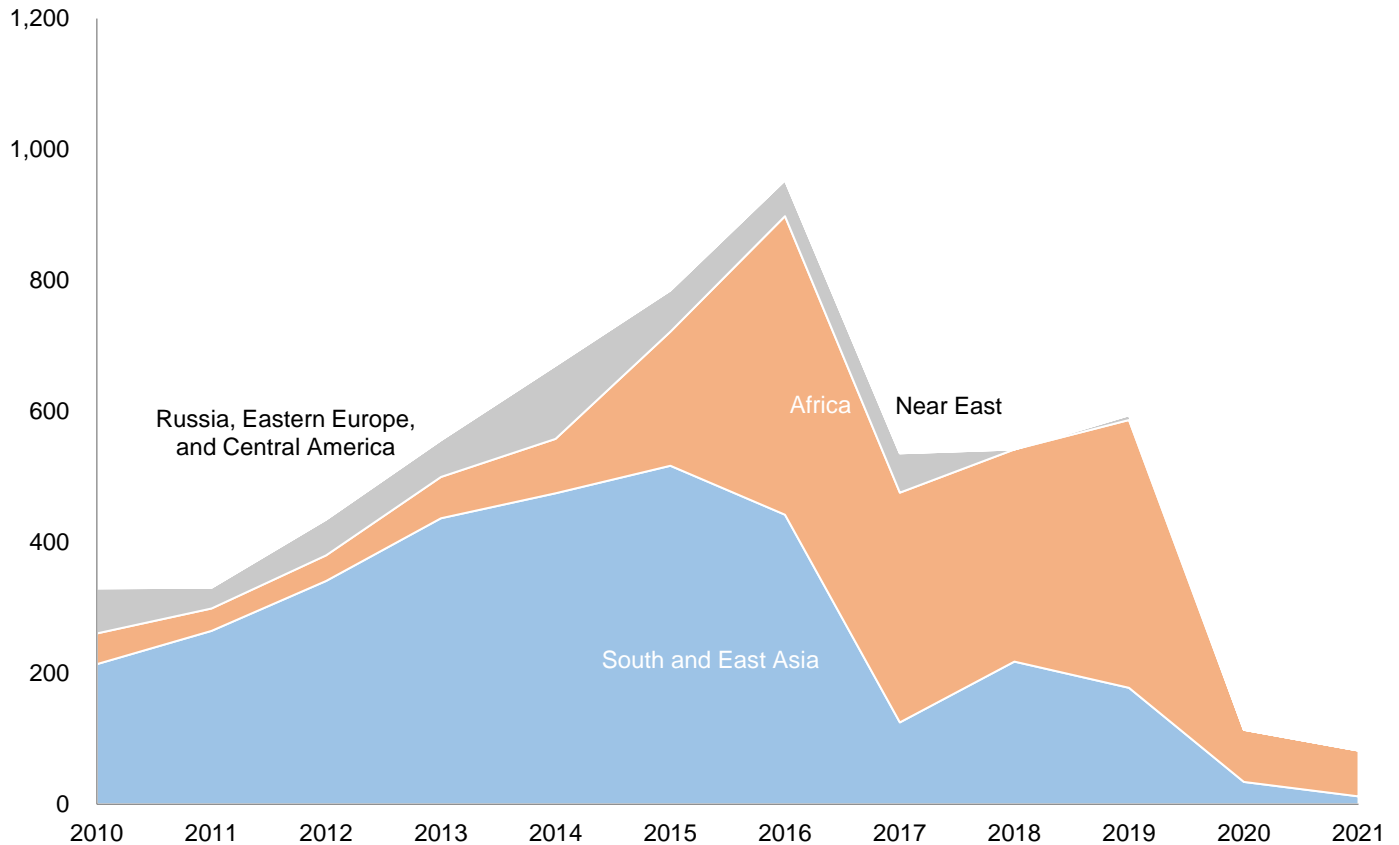

## Refugee Arrivals in Iowa from Overseas

Federal Fiscal Year	Russia and Eastern Europe	South and East Asia	Africa	Near East	Central America	Total
2010	0	214	47	69	0	330
2011	3	265	34	32	0	334
2012	0	341	39	55	4	439
2013	0	437	63	56	0	556
2014	0	475	83	112	4	674
2015	0	517	205	63	2	787
2016	1	442	456	55	3	957
2017	0	125	351	60	2	538
2018	0	218	324	0	2	544
2019	0	178	409	7	4	598
2020	0	34	80	0	0	114
2021	0	12	70	0	0	82