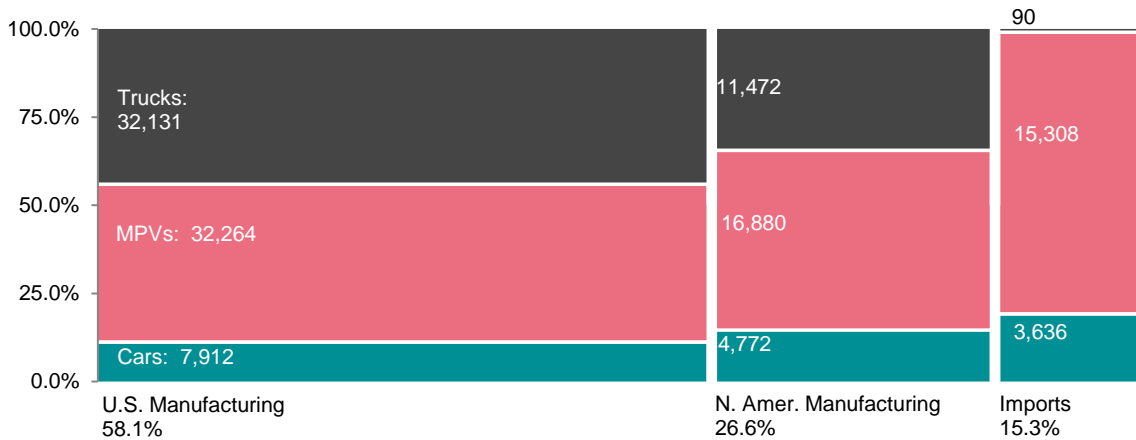

# New Vehicle Registrations of Cars, Multipurpose Vehicles, and Trucks

## Origin of Manufacture for New Vehicle Registration — CY 2020

Calendar Year	Cars	Multipurpose Vehicles (MPVs)	Trucks	Total
2011	42,390	46,692	34,143	123,225
2012	46,623	49,422	37,178	133,223
2013	47,765	52,057	42,075	141,897
2014	46,233	56,352	39,846	142,431
2015	41,018	62,321	44,108	147,447
2016	35,397	61,859	40,195	137,451
2017	32,394	64,705	43,537	140,636
2018	27,077	67,870	42,262	137,209
2019	19,799	64,665	44,285	128,749
2020	16,320	64,452	43,693	124,465