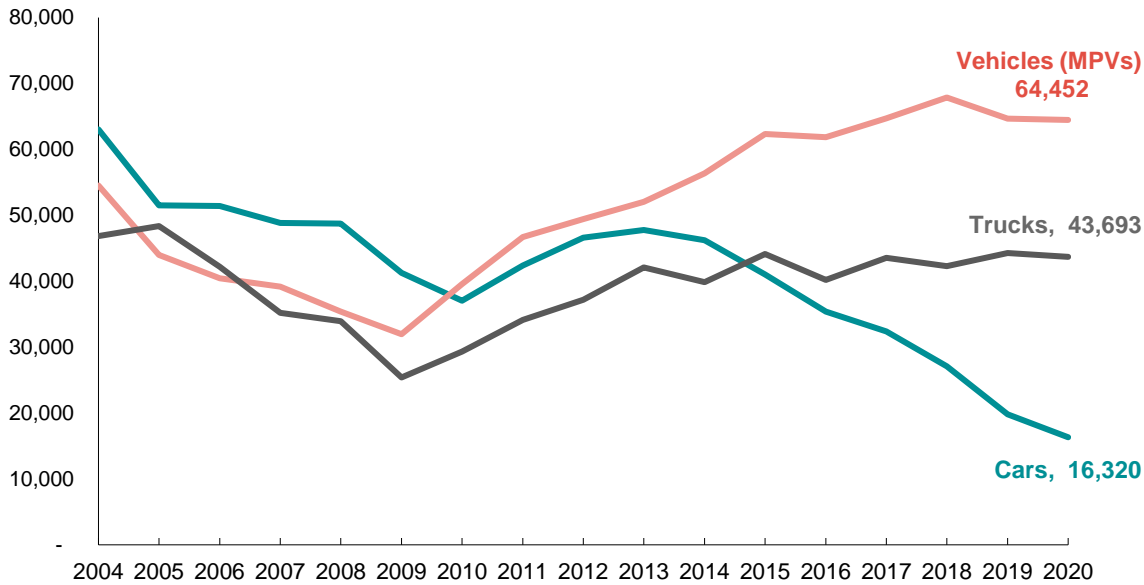

# New Vehicle Registrations of Cars, Multipurpose Vehicles, and Trucks

## Origin of Manufacture for New Vehicle Registration — CY 2020

Calendar Year	Cars	Multipurpose Vehicles (MPVs)	Trucks	Total
2011	42,390	46,692	34,143	123,225
2012	46,623	49,422	37,178	133,223
2013	47,765	52,057	42,075	141,897
2014	46,233	56,352	39,846	142,431
2015	41,018	62,321	44,108	147,447
2016	35,397	61,859	40,195	137,451
2017	32,394	64,705	43,537	140,636
2018	27,077	67,870	42,262	137,209
2019	19,799	64,665	44,285	128,749
2020	16,320	64,452	43,693	124,465