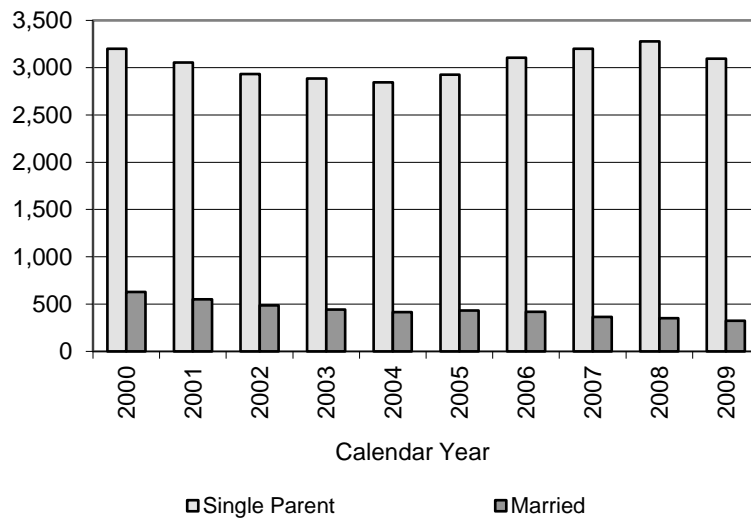

BIRTHS TO IOWA MOTHERS UNDER 20 YEARS OF AGE

Calendar Year	Under 20 Years of Age		Total Births
	Married	Single Parent	
2000	630	3,201	3,831
2001	552	3,056	3,608
2002	487	2,933	3,420
2003	441	2,885	3,326
2004	414	2,846	3,260
2005	432	2,926	3,358
2006	420	3,104	3,524
2007	366	3,199	3,565
2008	350	3,279	3,629
2009	323	3,095	3,448