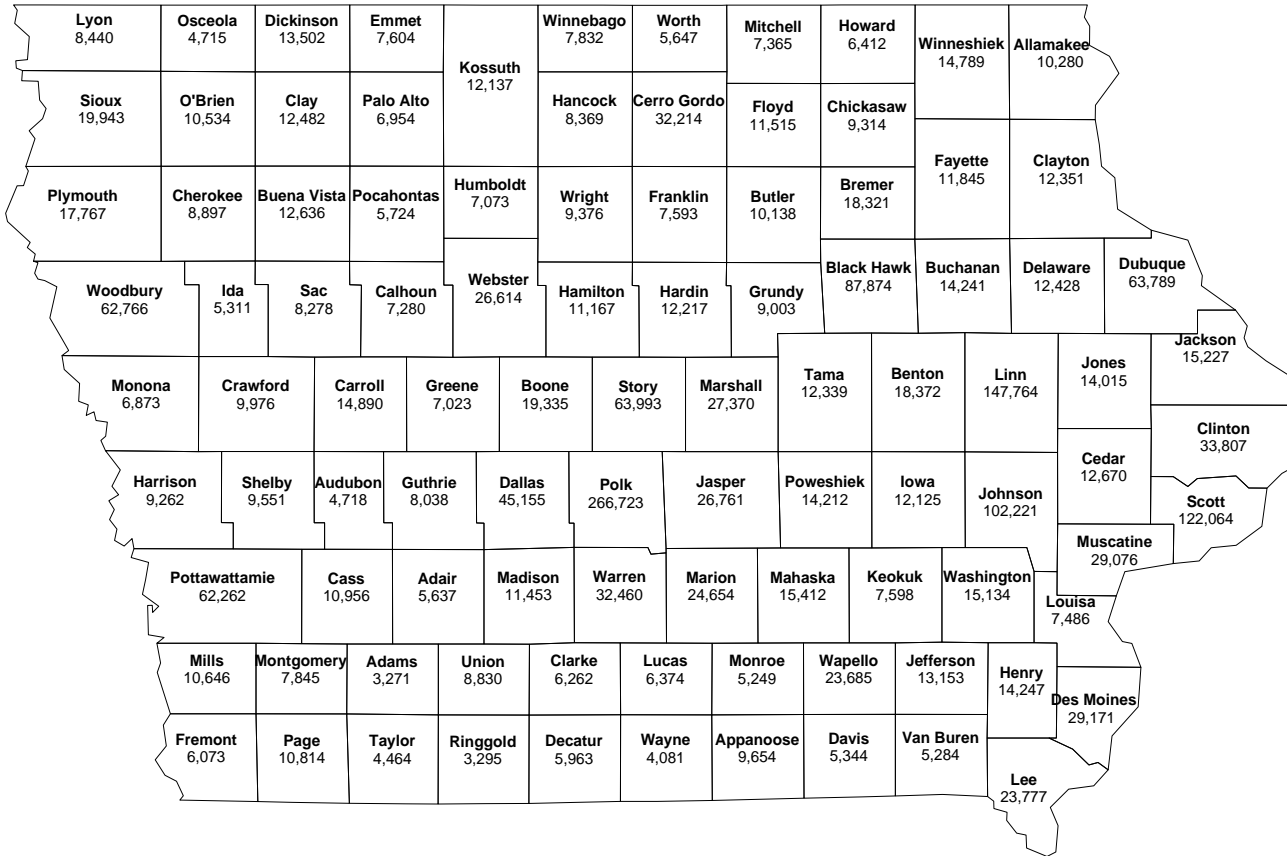

2010 REGISTERED IOWA VOTERS BY COUNTY

Note:

Total registered voters = 2,106,831

Sources: Secretary of State, Voter Statistics through September 1, 2010.