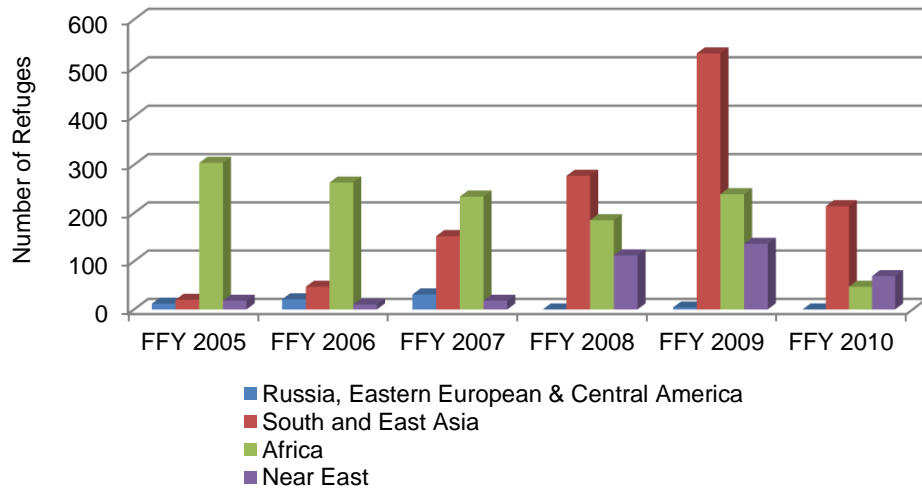

REFUGEE ARRIVALS IN IOWA FROM OVERSEAS

Federal Fiscal Year	Russia and Eastern European	South and East Asia	African	Near East	Central America	Total
2005	12	20	304	18	0	354
2006	21	47	263	10	0	341
2007	31	152	234	18	0	435
2008	0	277	185	112	0	574
2009	0	530	239	136	4	909
2010	0	214	47	69	0	330