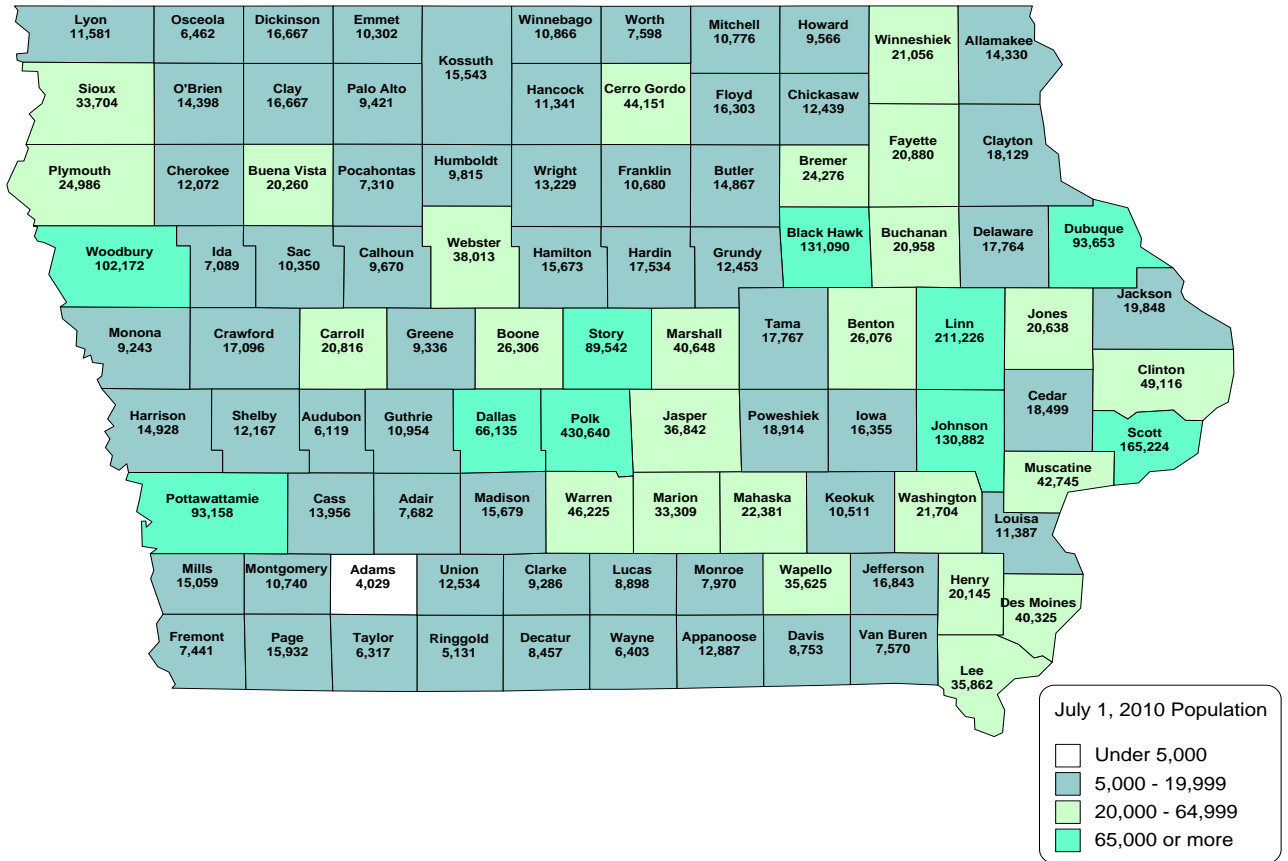

2010 ESTIMATED IOWA COUNTY POPULATIONS MAP

Total population = 3,046,355

Source: U.S. Census Bureau, Population Division, Released 3/2010
 Prepared By: State Library of Iowa, State Data Center Program, 800-248-4483
www.iowadatacenter.org