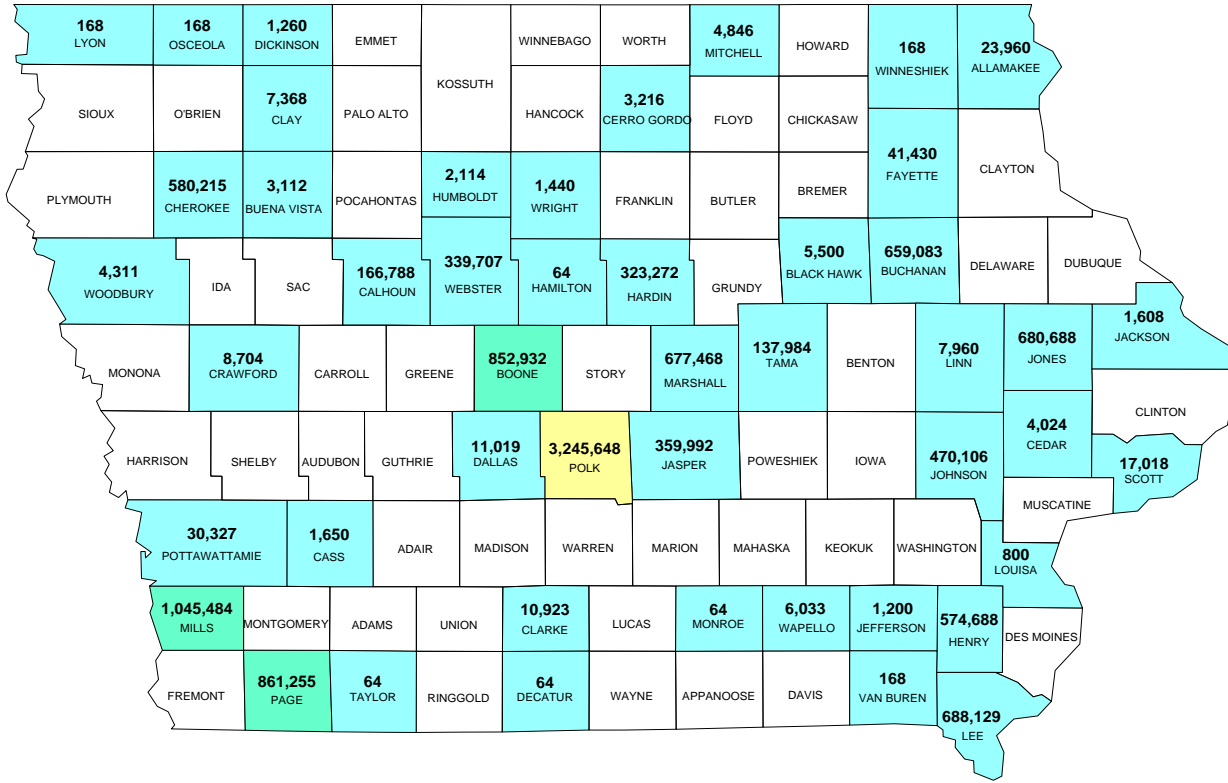

SQUARE FOOTAGE OF STATE-OWNED FACILITIES

Total square footage:
11,864,190

Square Footage State-Owned Facilities

- 1 - 800,000
- 800,000 - 1,600,000
- 1,600,000 - 3,300,000

Note:
The square footage includes only the facilities under the purview of the General Services Enterprise of the Department of Administrative Services. The figures do not include the Board of Regents; the Iowa Public Employees Retirement System; the Departments of Natural Resources, Public Defense, or Transportation.