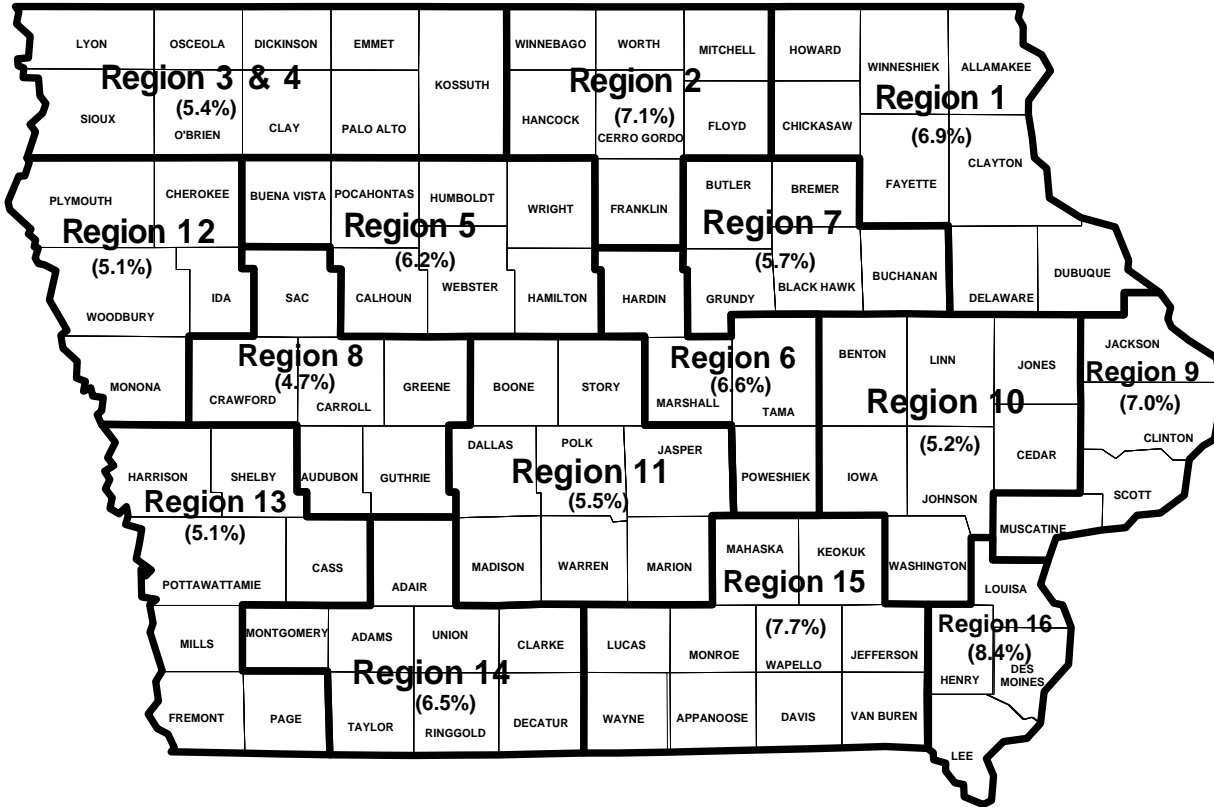

# WORKFORCE DEVELOPMENT REGIONS IN IOWA

## AVERAGE UNEMPLOYMENT RATES

### CALENDAR YEAR 2009

**Notes:**

- 1) For the past decade, Iowa's annual average unemployment rate has been substantially lower than the comparable U.S. rate.
- 2) Iowa's 2009 unemployment rate of 6.0% ranked as tenth lowest in the nation.
- 3) Iowa Workforce Development Region 16 had the highest unemployment rate in the state in 2009 at 8.4%. Region 16 experienced the largest increase in the percentage of unemployed from 2008 to 2009.