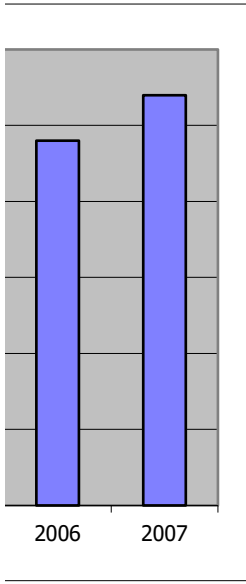

NONFARM EMPLOYMENT COMPARED TO TOTAL IOWA POPULATION (Calendar Year)

PERCENT OF IOWA POPULATION EMPLOYED IN NONFARM OCCUPATIONS (Calendar Year)

Source: Labor Market and Workforce Information Division, Iowa Workforce Development

2000	2001	2002	2003
50.5	50.7	49.3	49

2004	2005	2006	2007
49.3	49.9	50.4	50.7