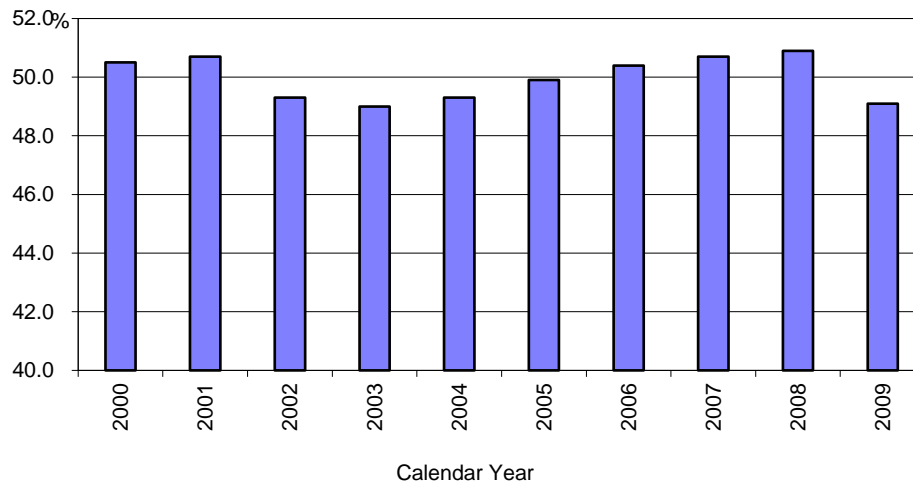

NONFARM EMPLOYMENT COMPARED TO TOTAL IOWA POPULATION (Calendar Year)

PERCENT OF IOWA POPULATION EMPLOYED IN NONFARM OCCUPATIONS (Calendar Year)

Source: Labor Market and Workforce Information Division, Iowa Workforce Development

2000	2001	2002	2003
50.5	50.7	49.3	49

2004	2005	2006	2007
49.3	49.9	50.4	50.7