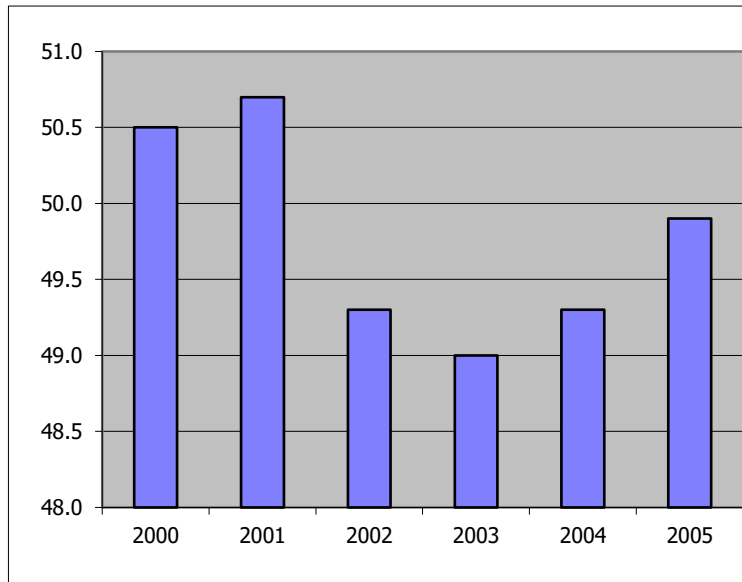

NONFARM EMPLOYMENT COMPARED TO TOTAL IOWA POPULATION (Calendar Year)

PERCENT OF IOWA POPULATION EMPLOYED IN NONFARM OCCUPATIONS (Calendar Year)

Source: Labor Market and Workforce Information Division, Iowa Workforce Development

2000	2001	2002	2003
50.5	50.7	49.3	49

2004	2005	2006	2007
49.3	49.9	50.4	50.7