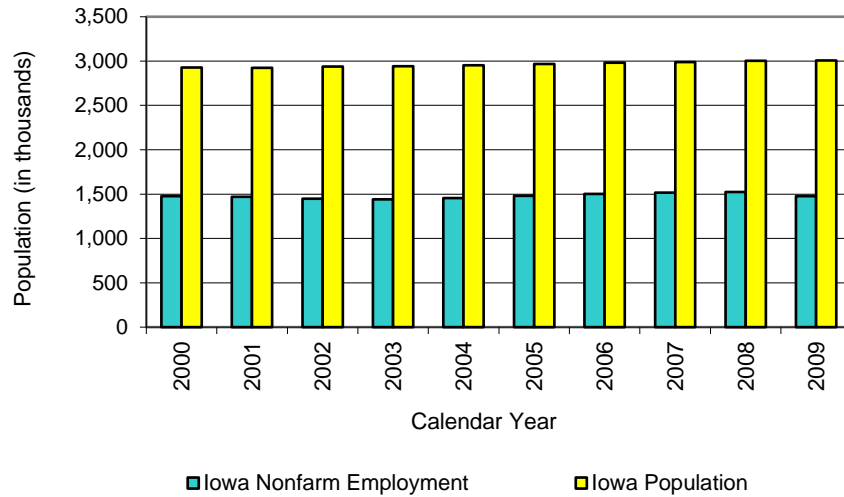

NONFARM EMPLOYMENT COMPARED TO TOTAL IOWA POPULATION (Calendar Year)

PERCENT OF IOWA POPULATION EMPLOYED IN NONFARM OCCUPATIONS (Calendar Year)

Source: Labor Market and Workforce Information Division, Iowa Workforce Development

2000	2001	2002	2003
50.5	50.7	49.3	49

2004	2005	2006	2007
49.3	49.9	50.4	50.7