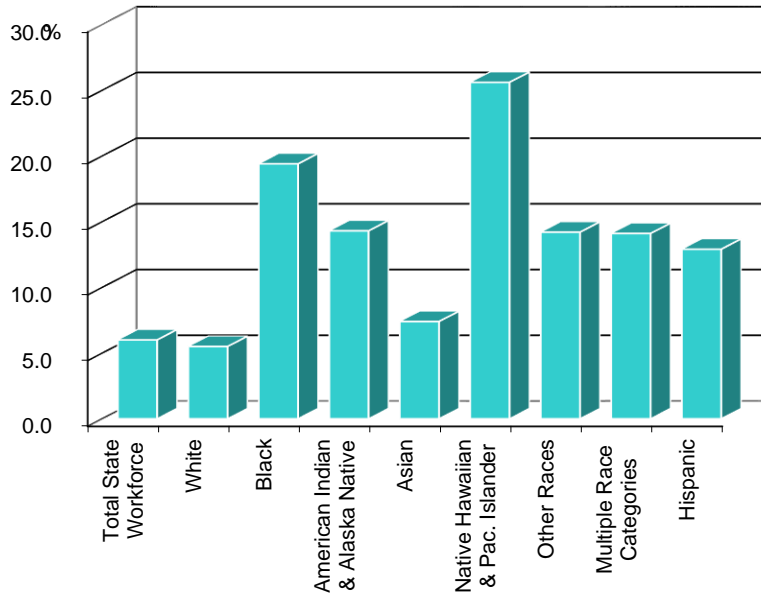

UNEMPLOYMENT RATES IN IOWA BY ETHNIC CATEGORY OF WORKERS CY 2009

Notes:

- 1) Unemployed persons can be considered as an underutilized segment of the labor force. For CY 2009, there were approximately 99,700 unemployed workers in the total State workforce.
- 2) The total minority unemployment rate for the state was 14.0 percent for 2009. This rate was more than double the rate for the total labor force, which was 6.0 percent in 2009.
- 3) Approximately 41.0 percent of unemployed workers were women. The numbers of unemployed workers by race or ethnic group that are women follow the same distribution as the ranking above.

Source: Labor Market and Workforce Information Division, Iowa Workforce Development

	Unemployment Rate
Total State	
Workforce	6.0
White	5.5
Black	19.4
American Indian -	
Alaska Native	14.3
Asian	7.4
Native Hawaiian	
Pacific Islander	25.6
Other Races	14.2
Multiple Race	
Categories Reported	14.1
Hispanic	12.9