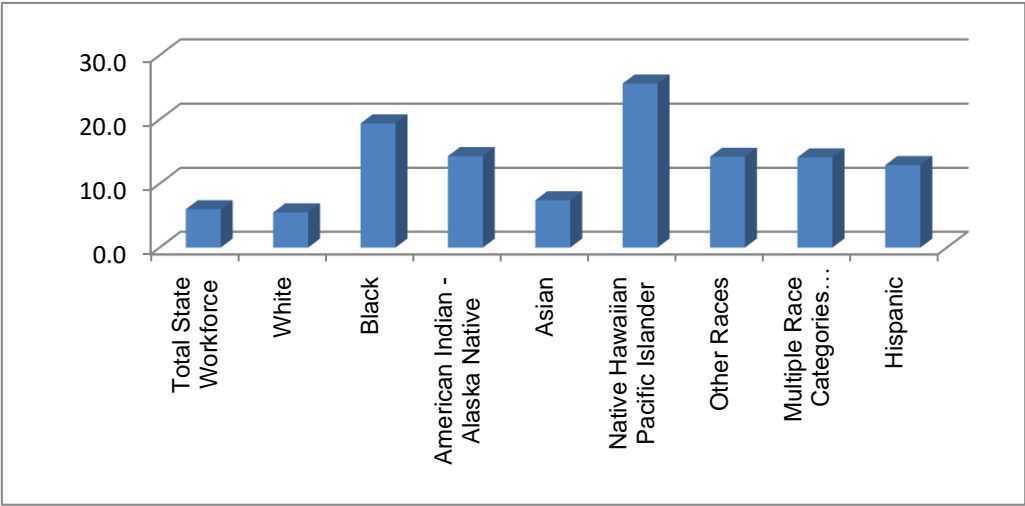

UNEMPLOYMENT RATES IN IOWA BY ETHNIC CATEGORY OF WORKERS CY 2009

Notes:

- 1) Unemployed persons can be considered as an underutilized segment of the labor force. For CY 2009, there were approximately 99,700 unemployed workers in the total State workforce.
- 2) The total minority unemployment rate for the state was 14.0 percent for 2009. This rate was more than double the rate for the total labor force, which was 6.0 percent in 2009.
- 3) Approximately 41.0 percent of unemployed workers were women. The numbers of unemployed workers by race or ethnic group that are women follow the same distribution as the ranking above.

Source: Labor Market and Workforce Information Division, Iowa Workforce Development

	Unemployment Rate
Total State	
Workforce	6.0
White	5.5
Black	19.4
American Indian -	
Alaska Native	14.3
Asian	7.4
Native Hawaiian	
Pacific Islander	25.6
Other Races	14.2
Multiple Race	
Categories Reported	14.1
Hispanic	12.9