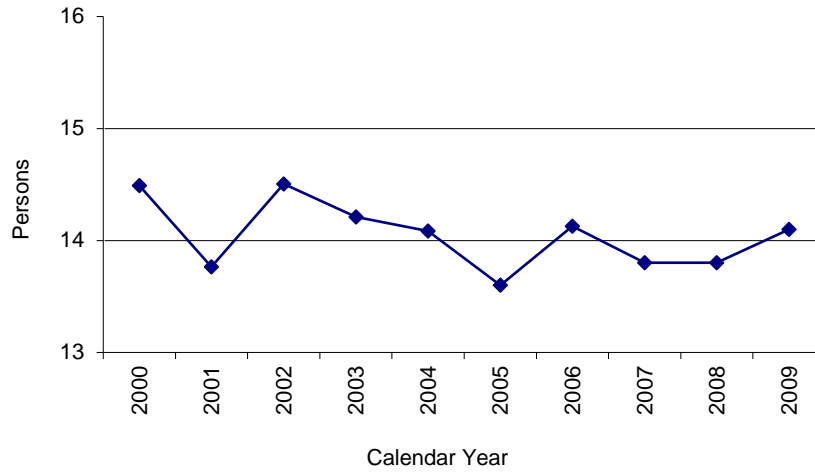

STATE PARK ATTENDANCE IN IOWA (in millions)

<u>Calendar Year</u>	<u>Park Attendance</u>
2000	14,488,733
2001	13,765,250
2002	14,505,061
2003	14,209,384
2004	14,085,173
2005	13,611,144
2006	14,128,455
2007	13,813,615
2008	13,810,223
2009	14,142,764

Notes:

- 1) Attendance figures include day visitors, cabin days, and camping days.
- 2) There are 84 State parks and recreation areas and an education center.

Source: Department of Natural Resources