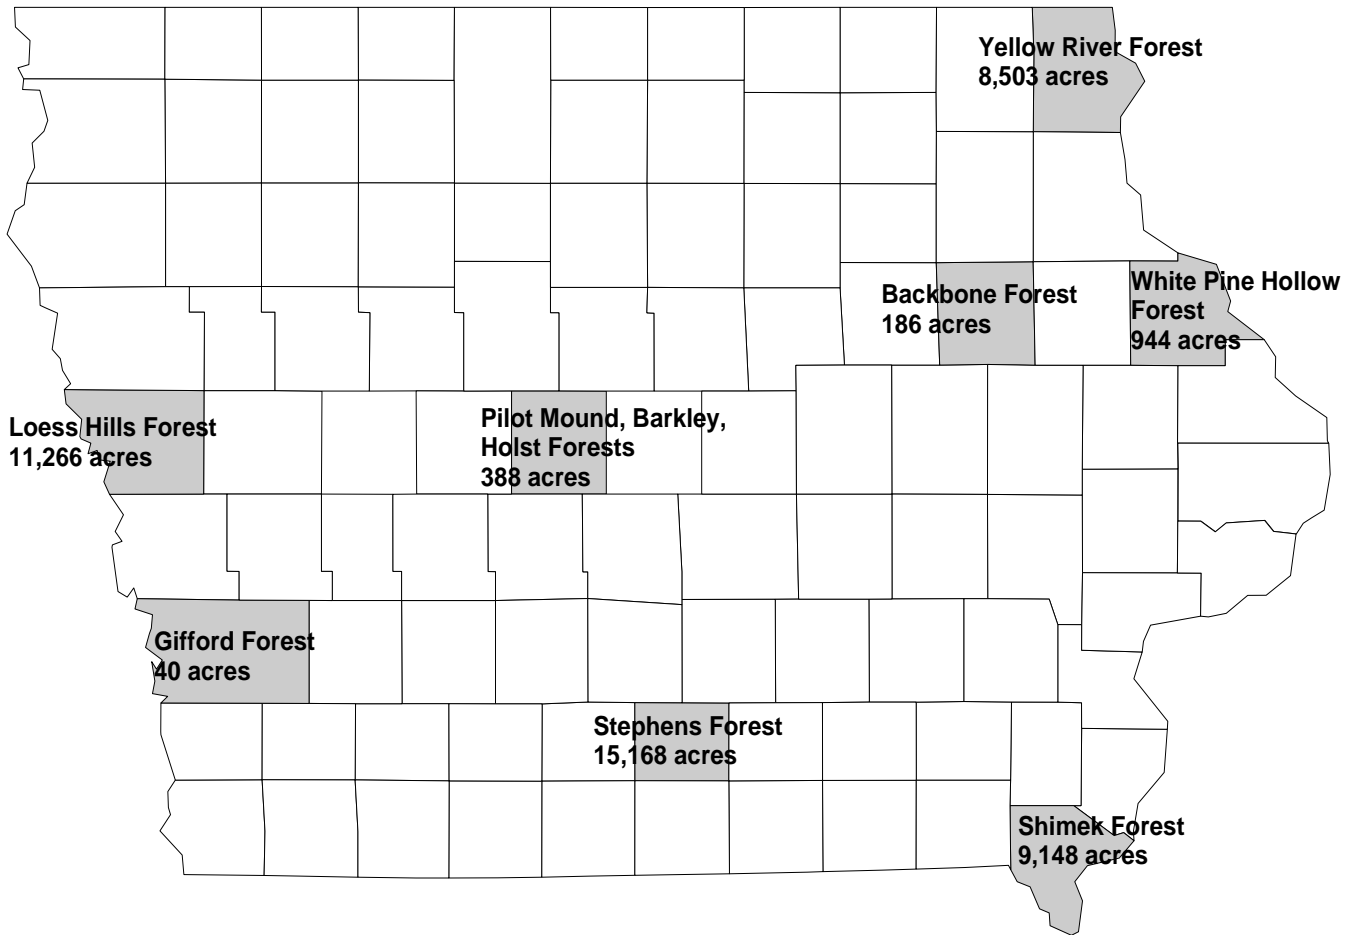

# LOCATION OF STATE FORESTS

Source: Department of Natural Resources

Iowa LSA Staff Contact:  
Deb Kozel  
(515-281-6767)  
[deb.kozel@legis.state.ia.us](mailto:deb.kozel@legis.state.ia.us)