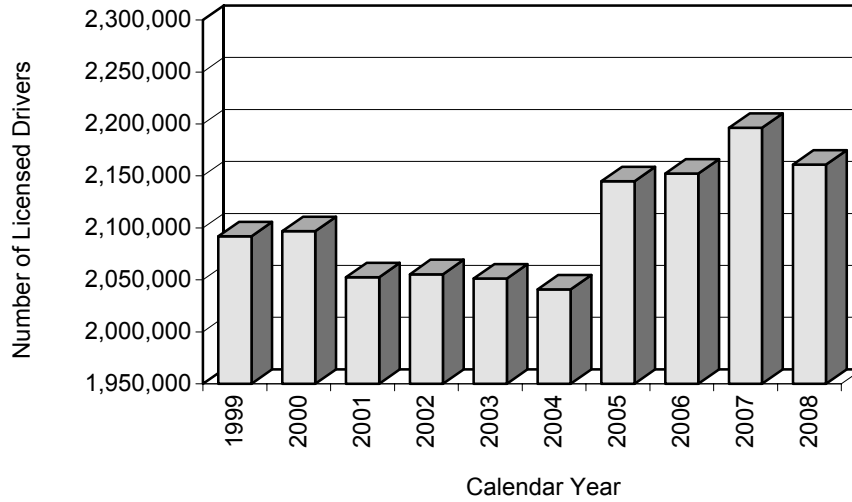

## IOWA LICENSED DRIVERS

## IOWA DRIVER'S LICENSES AND VEHICLE REGISTRATIONS

Calendar Year	Licensed Drivers	Driver's Licenses Issued	Commercial Driver's Licenses Issued	Registered Vehicles	Motor Vehicles Registered
1999	2,091,774	1,008,403	52,417	3,535,350	3,113,781
2000	2,096,867	1,105,304	60,018	3,609,484	3,169,416
2001	2,052,468	942,739	59,910	3,872,250	3,400,311
2002	2,055,431	898,387	58,813	3,879,365	3,394,428
2003	2,051,348	993,709	59,900	3,075,868	2,492,729
2004	2,040,818	1,071,098	51,503	4,026,342	3,494,996
2005	2,144,884	916,184	58,321	3,994,669	3,359,344
2006	2,152,190	783,539	44,196	4,097,867	3,434,690
2007	2,150,605	628,789	43,659	4,082,878	3,413,415
2008	2,160,850	619,931	43,050	4,135,870	3,450,020