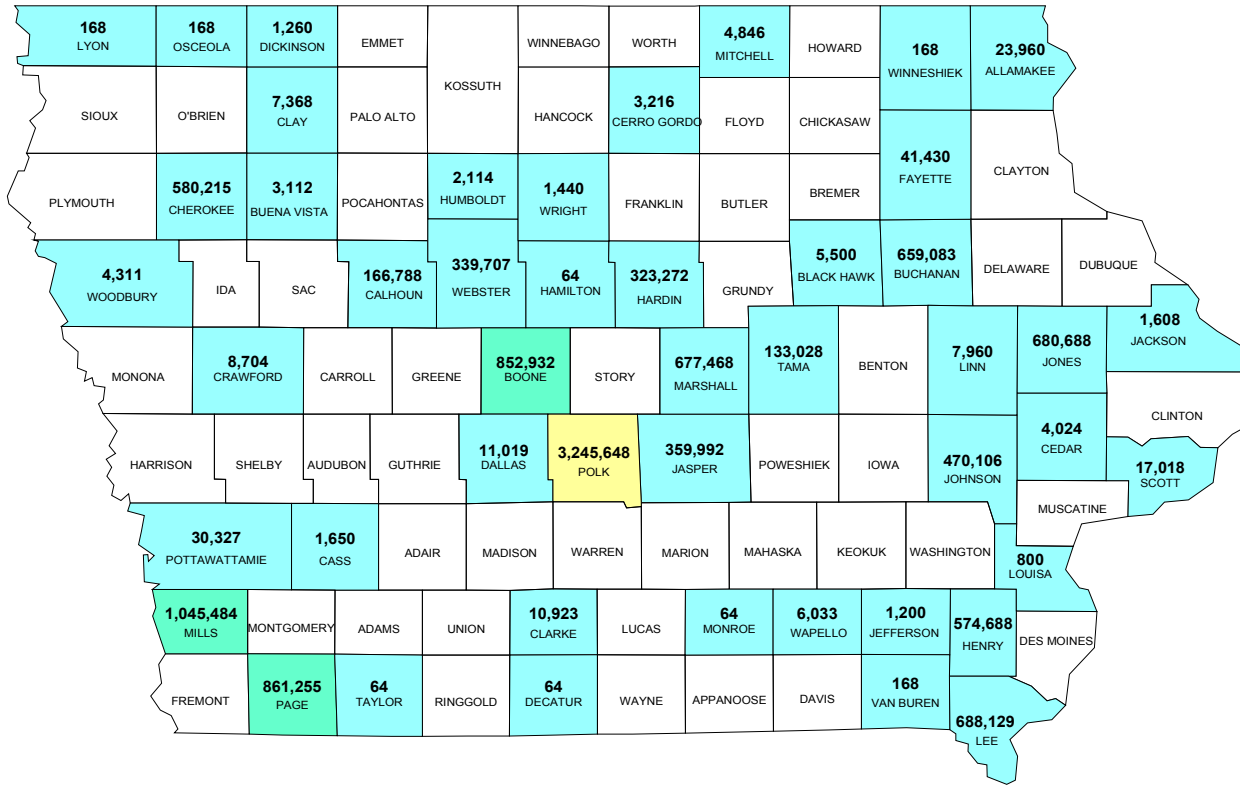

SQUARE FOOTAGE OF STATE-OWNED FACILITIES

Total square footage:
11,859,234

Square Footage State-Owned Facilities

- 1 - 800,000
- 800,000 - 1,600,000
- 1,600,000 - 3,300,000

Note:
The square footage includes only the facilities under the purview of the General Services Enterprise of the Department of Administrative Services. The figures do not include the Board of Regents; the Iowa Public Employees Retirement System; the Departments of Natural Resources, Public Defense, or Transportation.