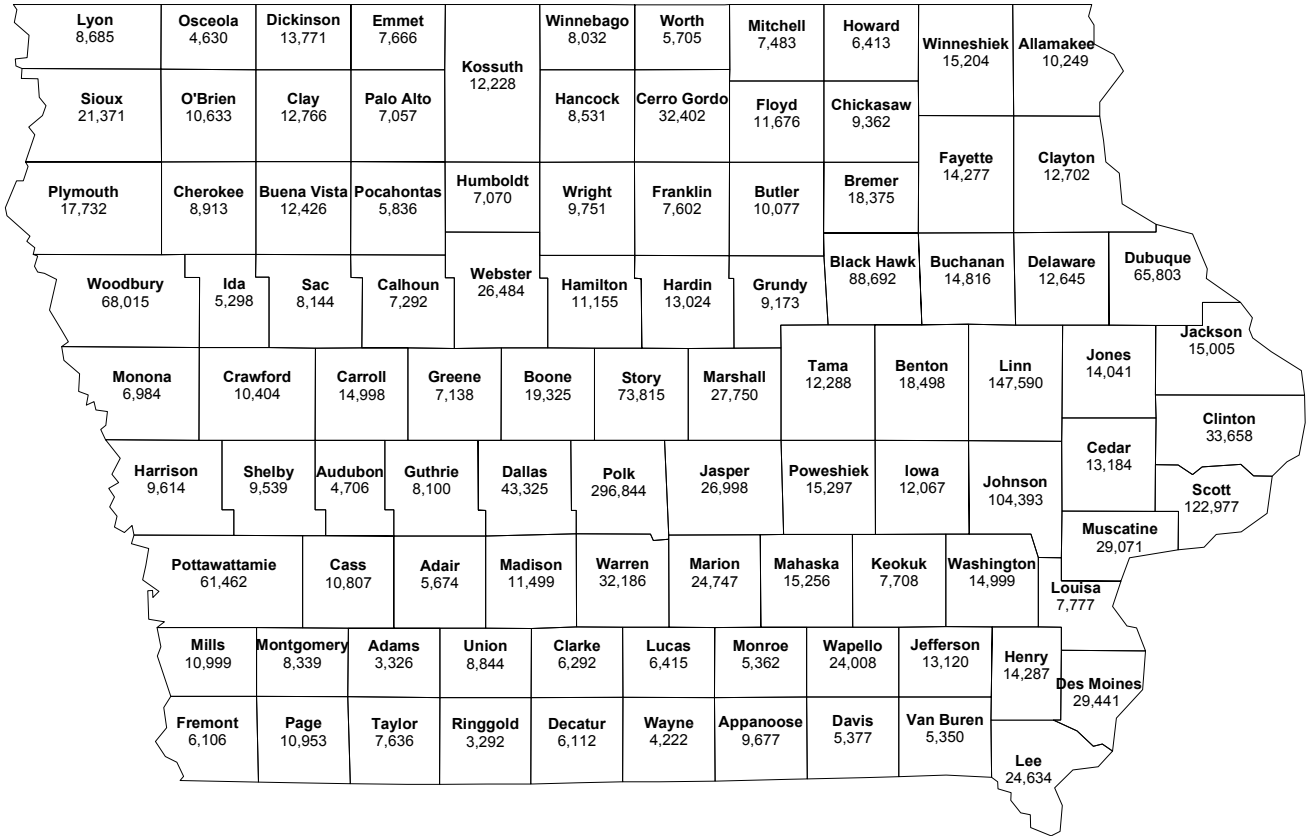

2008 REGISTERED IOWA VOTERS BY COUNTY

Note:

Total registered voters = 2,169,682

Sources: Secretary of State, Voter Statistics through September 1, 2008.

Iowa LSA Staff Contact:
 Dave Reynolds
 (515-281-6934)
dave.reynolds@legis.state.ia.us