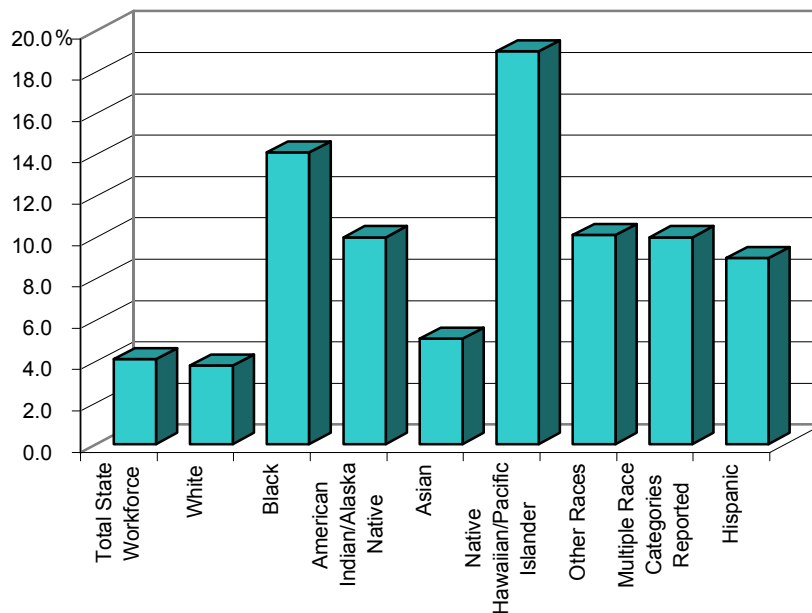

## UNEMPLOYMENT RATES IN IOWA BY ETHNIC CATEGORY OF WORKERS CY 2008

- 
- Unemployed persons can be considered as an underutilized segment of the labor force. For CY 2007, there were approximately 62,700 unemployed workers in the total State workforce.
  - The number of unemployed persons by ethnic category in 2008, from highest to lowest, was: White, Black, Hispanic, Other Races, Multiple Races reported, Asian, American Indian/Alaska Native, Native Hawaiian/Pacific Islander.
  - Approximately 43.2% of unemployed workers are women. The number of unemployed workers by race or ethnic group that are women follow the same distribution as the ranking above.
- 