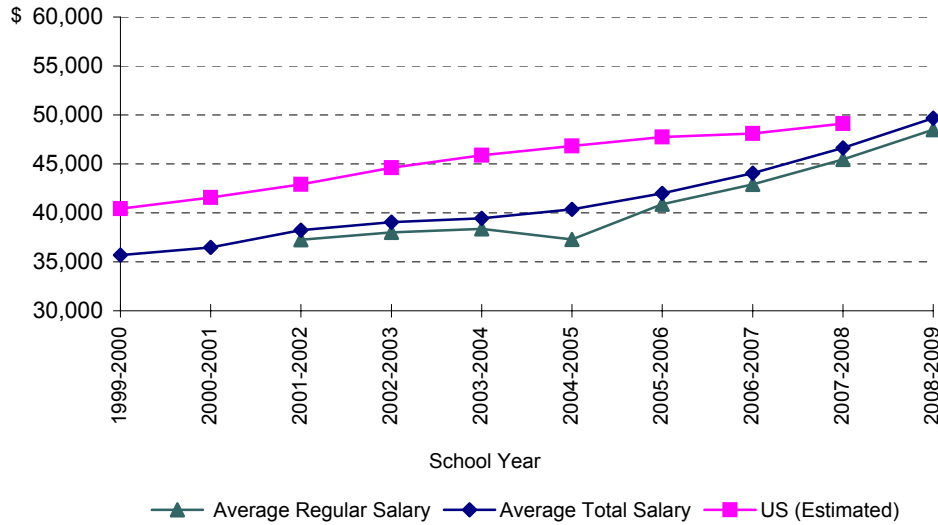

## K-12 AVERAGE TOTAL IOWA TEACHER SALARY

- The portion of a teacher's salary that is paid for direct position responsibilities is regular salary and total salary includes the regular salary and extra salary paid for extra duties that are beyond the direct position responsibility (i.e., coaching, student council supervision, etc.). In 2007-2008, Iowa's average regular teacher salary was \$6,845 (13.8%) below the estimated national average. This percentage represents the narrowest margin between Iowa's average teacher salary and the national average for the years displayed.

## AVERAGE TOTAL SALARY COMPARISON FOR IOWA FULL-TIME TEACHERS BY EXPERIENCE AND DEGREE LEVEL

School Year	Average Experience 5 Years or Less		Average Experience 6 to 10 Years		Average Experience Greater than 10 Years	
	Bachelors	Masters+	Bachelors	Masters+	Bachelors	Masters+
	\$	\$	\$	\$	\$	\$
1999-2000	26,636	31,729	31,720	36,261	37,110	44,060
2000-2001	27,302	32,746	32,549	37,068	38,192	45,459
2001-2002	29,270	34,265	34,062	38,973	39,982	47,433
2002-2003	29,800	34,974	34,671	39,523	40,940	48,339
2003-2004	29,971	34,797	34,978	39,648	41,498	48,869
2004-2005	30,590	35,802	35,679	39,993	42,545	50,089
2005-2006	31,790	37,296	37,189	41,776	44,392	52,152
2006-2007	33,374	39,422	39,162	44,129	46,561	54,538
2007-2008	35,290	41,404	40,861	46,364	48,845	57,115
2008-2009	37,866	44,558	43,776	49,252	51,930	60,283