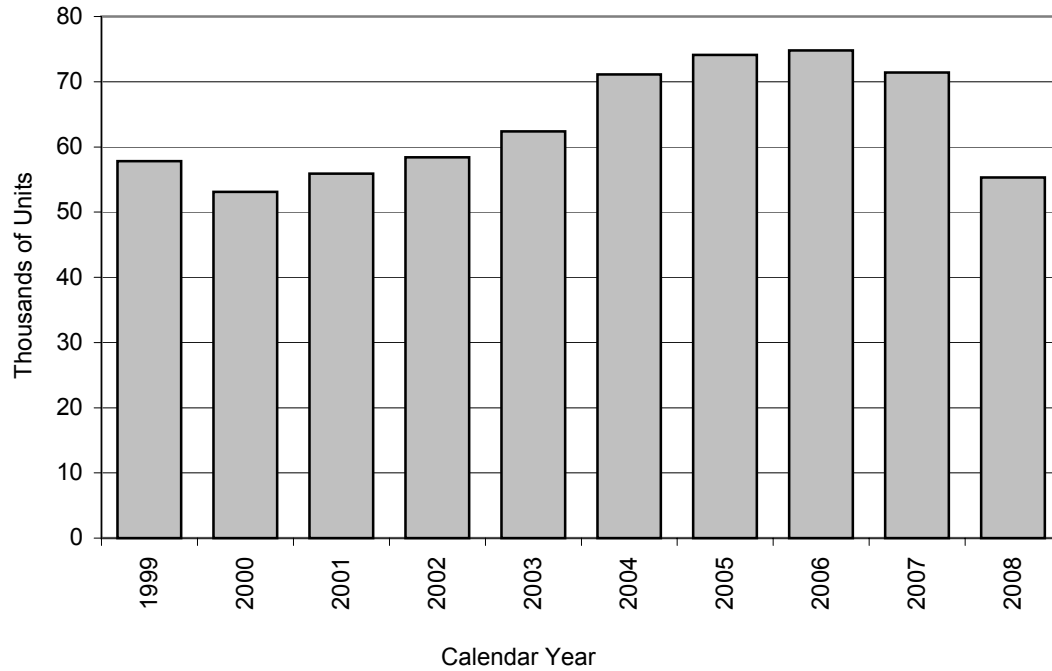

SALES OF EXISTING HOMES IN IOWA (in thousands)

Source: Labor Market and Workforce Information, Iowa Workforce Development,
Retrieved from the National Association of Realtors

Iowa LSA Staff Contact:
Ron Robinson
(515-281-6256)
ron.robinson@legis.state.ia.us