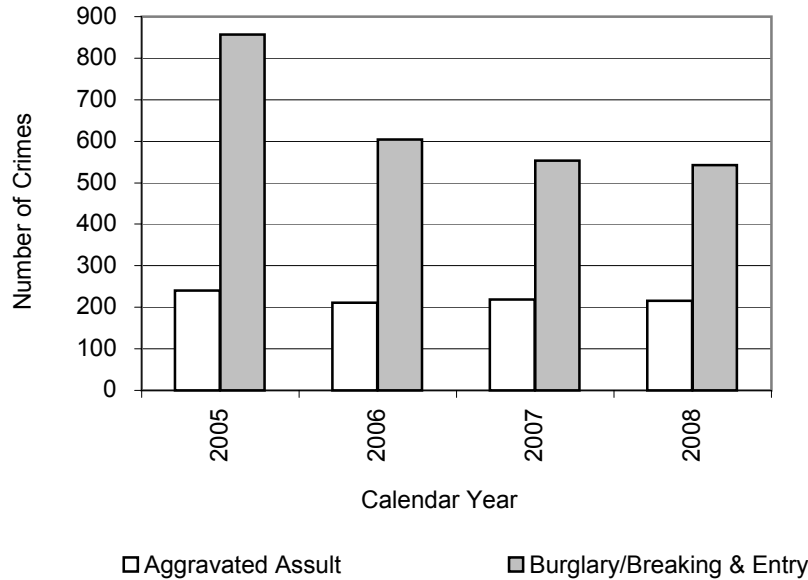

IOWA RATES FOR SELECTED CRIMES (Crimes per 100,000 Population)

Crime	Calender 2006	Calender 2007	Calender 2008
Murder	2.0	1.3	2.6
Rape	31.4	34.5	32.2
Robbery	45.8	46.5	43.1
Aggravated Assault	215.4	229.1	215.3
Burglary/Breaking and Entry	609.9	579.4	542.3
Larceny	2,111.3	1,950.4	1,753.0
Motor Vehicle Theft	179.3	169.4	146.6

Notes:

- 1) Iowa has one of the lowest murder rates in the nation.
- 2) Burglary/Breaking and Entry also includes theft from buildings.
- 3) The data above reflects the number of crimes reported, not the number of arrests made.