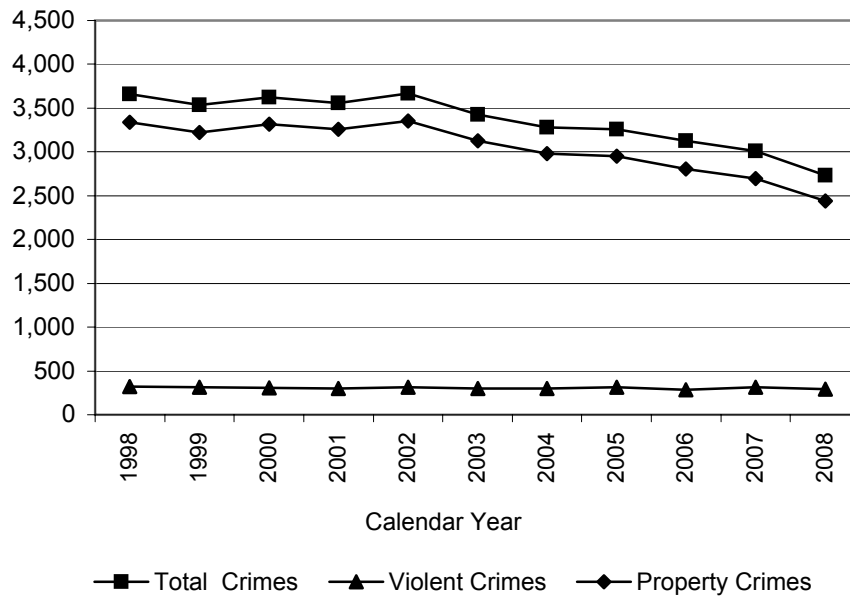

## IOWA CRIME RATES (Crimes per 100,000 Population)

## IOWA CRIME RATES (Crimes per 100,000 Population)

Calendar Year	Violent Crimes	Property Crimes	Total Crimes
1998	324.0	3,338.0	3,662.0
1999	315.0	3,224.0	3,535.0
2000	310.0	3,315.0	3,625.0
2001	300.0	3,258.3	3,558.3
2002	313.7	3,355.1	3,668.8
2003	297.4	3,129.7	3,427.1
2004	301.3	2,978.5	3,279.8
2005	310.9	2,949.8	3,260.8
2006	283.5	2,803.0	3,127.0
2007	311.0	2,699.0	3,011.0
2008	293.2	2,441.8	2,735.0