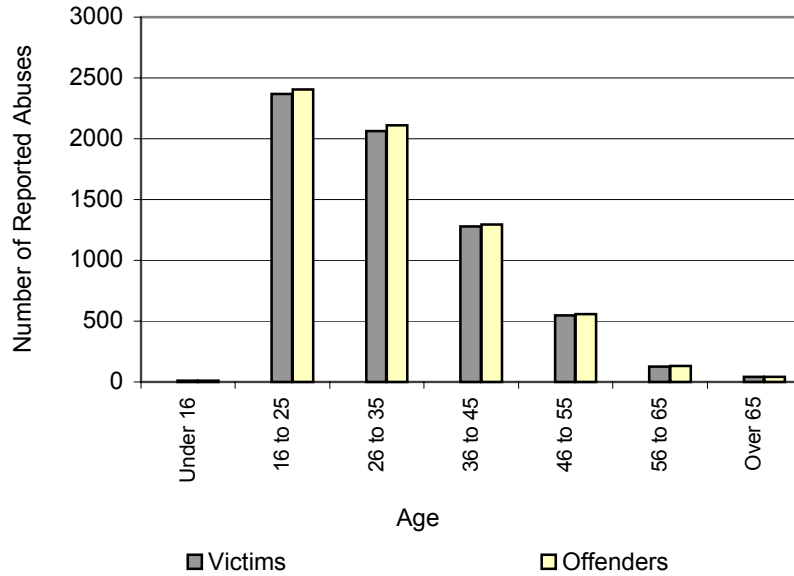

AGE OF REPORTED DOMESTIC ABUSE OFFENDERS AND VICTIMS IN IOWA CY 2008

- Women comprise 80.8% and men comprise 19.2% of Iowa domestic abuse victims.

Age	Victims	Offenders
Under 16	13	13
16 to 25	2,370	2,404
26 to 35	2,063	2,112
36 to 45	1,277	1,296
46 to 55	546	559
56 to 65	128	131
over 65	42	42
Total	6,439	6,557

Note:

There are an additional 26 offenders whose age is unknown.

Source: Department of Public Safety, 2008 Iowa Uniform Crime Report

Iowa LSA Staff Contact:
Jennifer Acton
(515-281-7846)
jennifer.acton@legis.state.ia.us