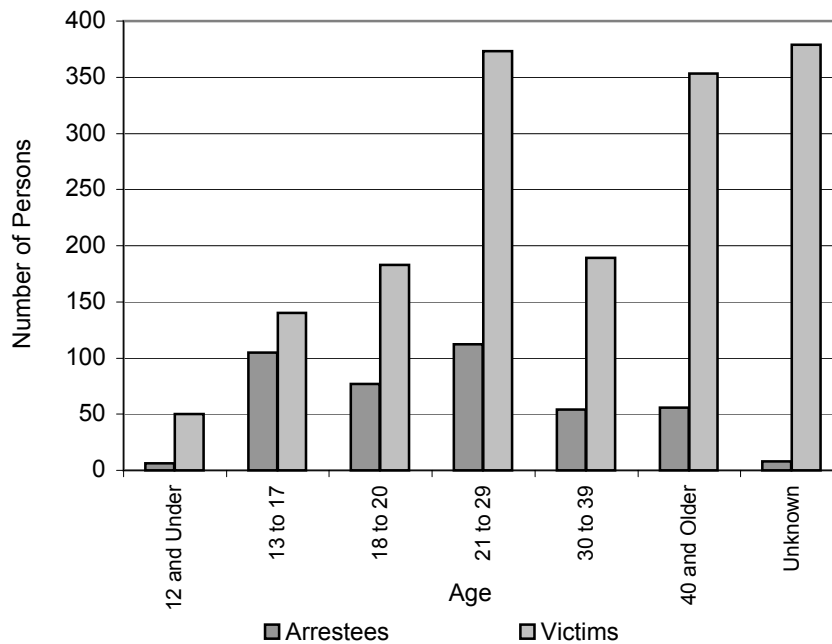

## IOWA ROBBERY ARRESTEES AND VICTIMS CY 2008

- During 2008, 45.6% of arrestees were under 21 years of age, while 27.3% were over 39 years of age.
- During 2008, 32.3% of victims were between 21 and 39 years of age.

Age	Arrestees	Victims
12 and Under	7	33
13 to 17	96	122
18 to 20	87	151
21 to 29	105	323
30 to 39	65	190
40 and Older	49	389
Unknown	8	379
<b>Total</b>	<b>417</b>	<b>1,587</b>

Note:

- 1) Arrest statistics do not reflect closure of all cases.
- 2) "Unknown" includes cases where no age was given. This number includes victims that are businesses or financial institutions.