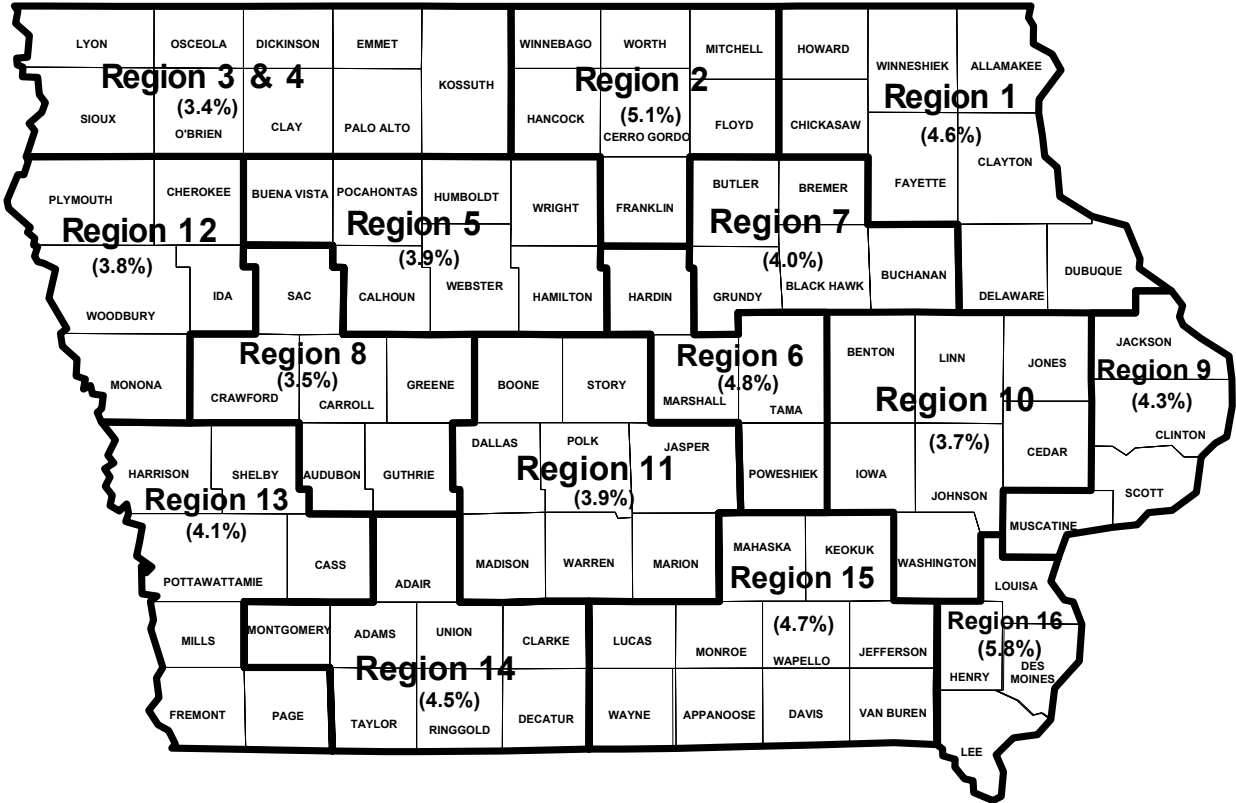

IOWA WORKFORCE DEVELOPMENT REGIONS AVERAGE UNEMPLOYMENT RATES CALENDAR YEAR 2008

Notes:

- 1) For the past decade, Iowa's annual average unemployment rate has been substantially lower than the comparable U.S. rate.
- 2) Iowa's 2008 unemployment rate of 4.1% ranked as tenth lowest in the nation.
- 3) Iowa Workforce Development Region 16 had the highest unemployment rate in the state in 2008 at 5.8%. Region 16 also experienced the largest increase in unemployment from 2007 to 2008.