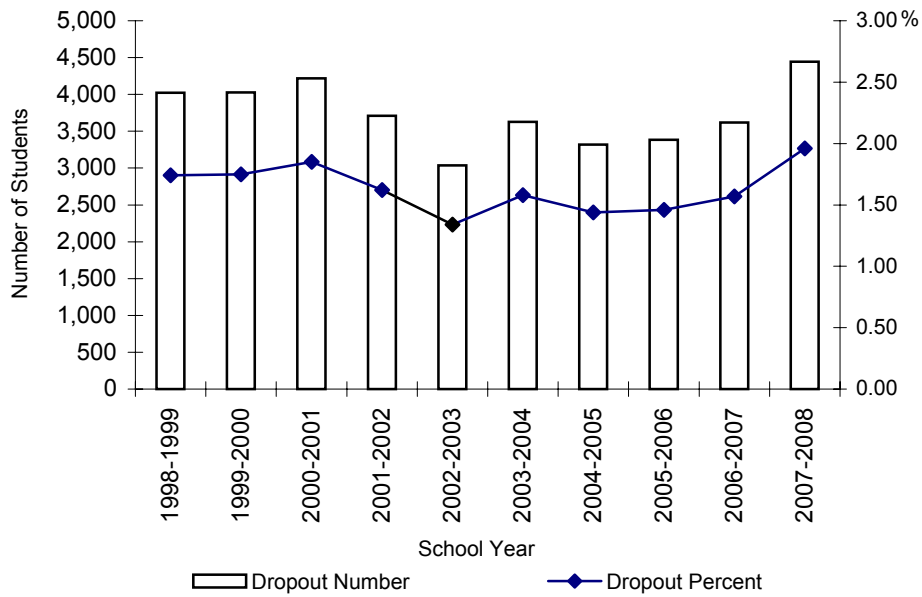

IOWA GRADES 7-12 DROPOUT RATE

School Year	Dropout Number	Dropout Percent
1998-1999	4,023	1.74%
1999-2000	4,027	1.75%
2000-2001	4,220	1.85%
2001-2002	3,711	1.62%
2002-2003	3,036	1.34%
2003-2004	3,626	1.58%
2004-2005	3,319	1.44%
2005-2006	3,383	1.46%
2006-2007	3,617	1.57%
2007-2008	4,442	1.96%