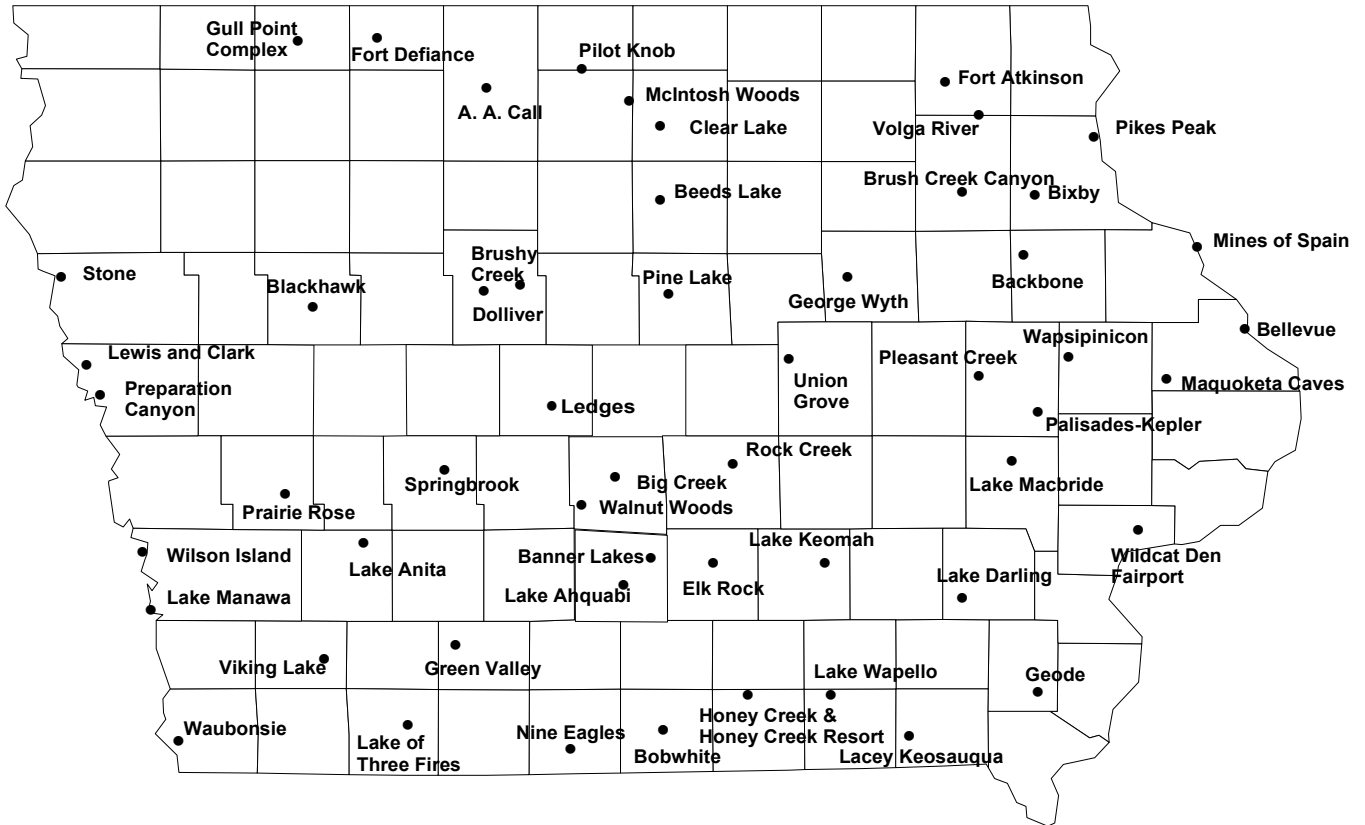

LOCATION OF STATE PARKS

Notes:

- 1) The Honey Creek Resort State Park opened in September 2008.
- 2) Iowa currently has 67 state parks.

Source: Department of Natural Resources