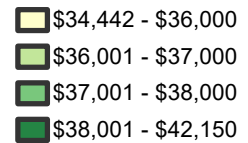

Statewide in Iowa:

1,549,460

Number Employed

$38,285

Median Annual Wage

$18.41

Median Hourly Wage

Median Annual Wage
By Region