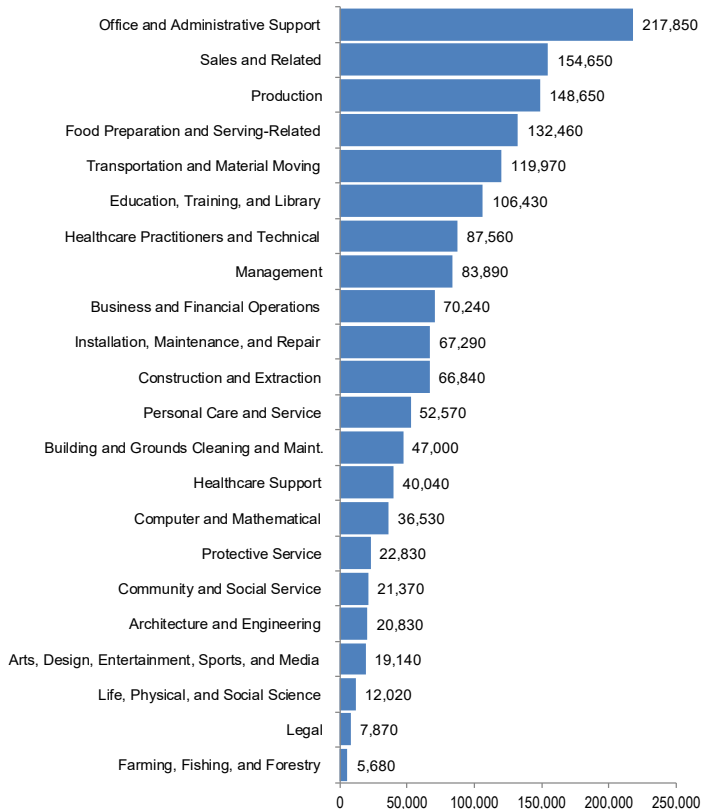

Iowa Estimated Employment by Occupation Type — 2019