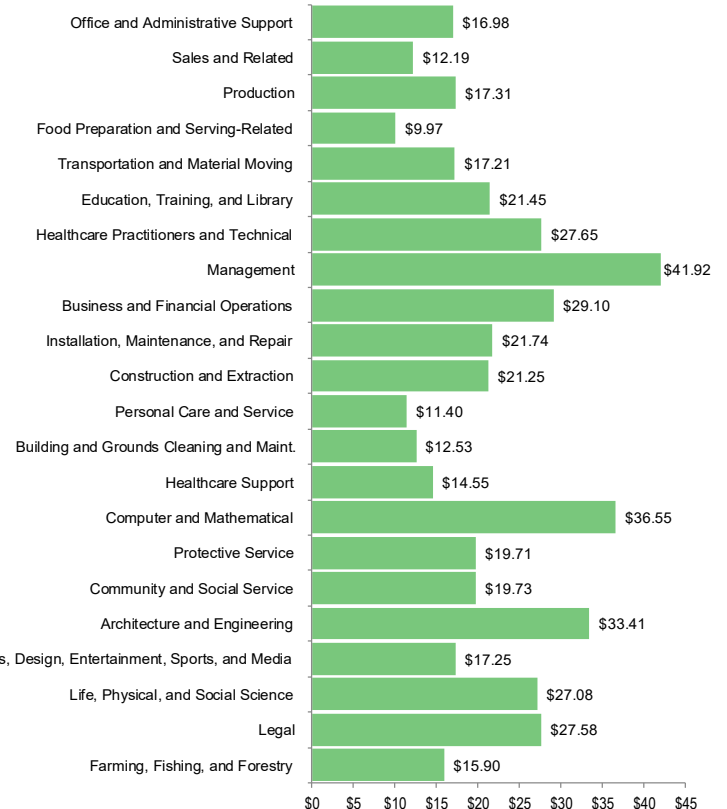

Estimated Number Employed and Median Wage — May 2019

By Iowa Workforce Development Region

Statewide in Iowa:

1,549,460

Number Employed

\$38,285

Median Annual Wage

\$18.41

Median Hourly Wage

Median Annual Wage
By Region

Iowa Estimated Employment by Occupation Type — 2019

Iowa Median Hourly Wage by Occupation Type — 2019

Sources: Iowa Workforce Development; U.S. Bureau of Labor Statistics, Occupational Employment Statistics May 2019; LSA calculations