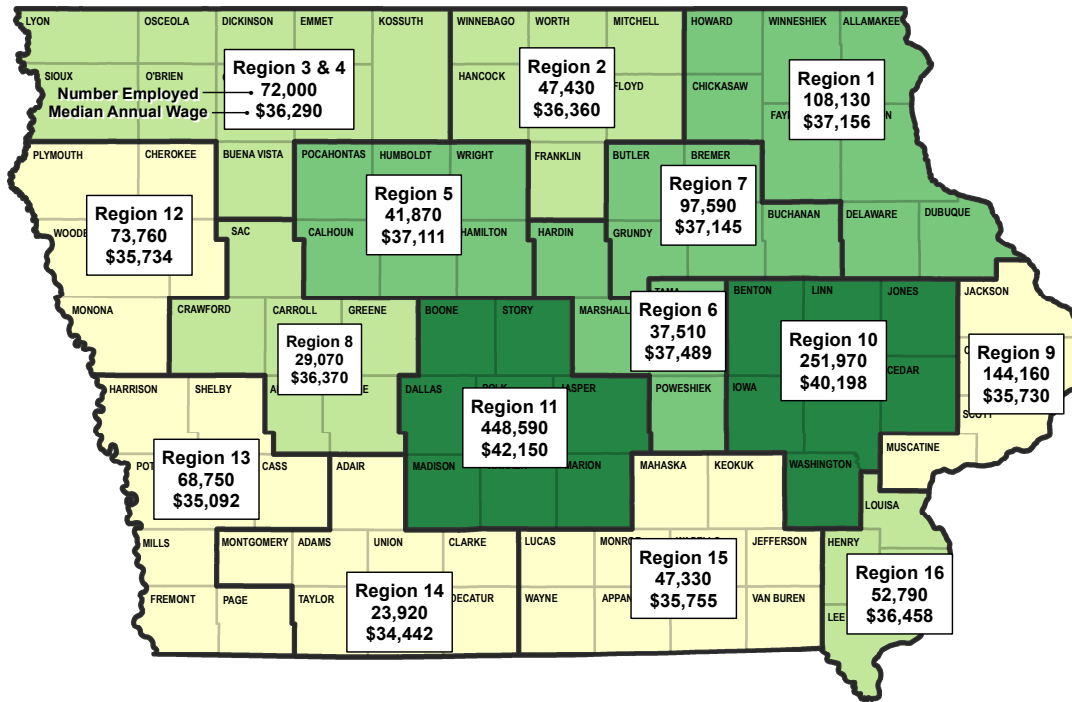

Estimated Number Employed and Median Wage — May 2019

By Iowa Workforce Development Region

Statewide in Iowa:

1,549,460

Number Employed

\$38,285

Median Annual Wage

\$18.41

Median Hourly Wage

Median Annual Wage
By Region

Iowa Estimated Employment by Occupation Type — 2019

Iowa Median Hourly Wage by Occupation Type — 2019

Sources: Iowa Workforce Development; U.S. Bureau of Labor Statistics, Occupational Employment Statistics May 2019; LSA calculations