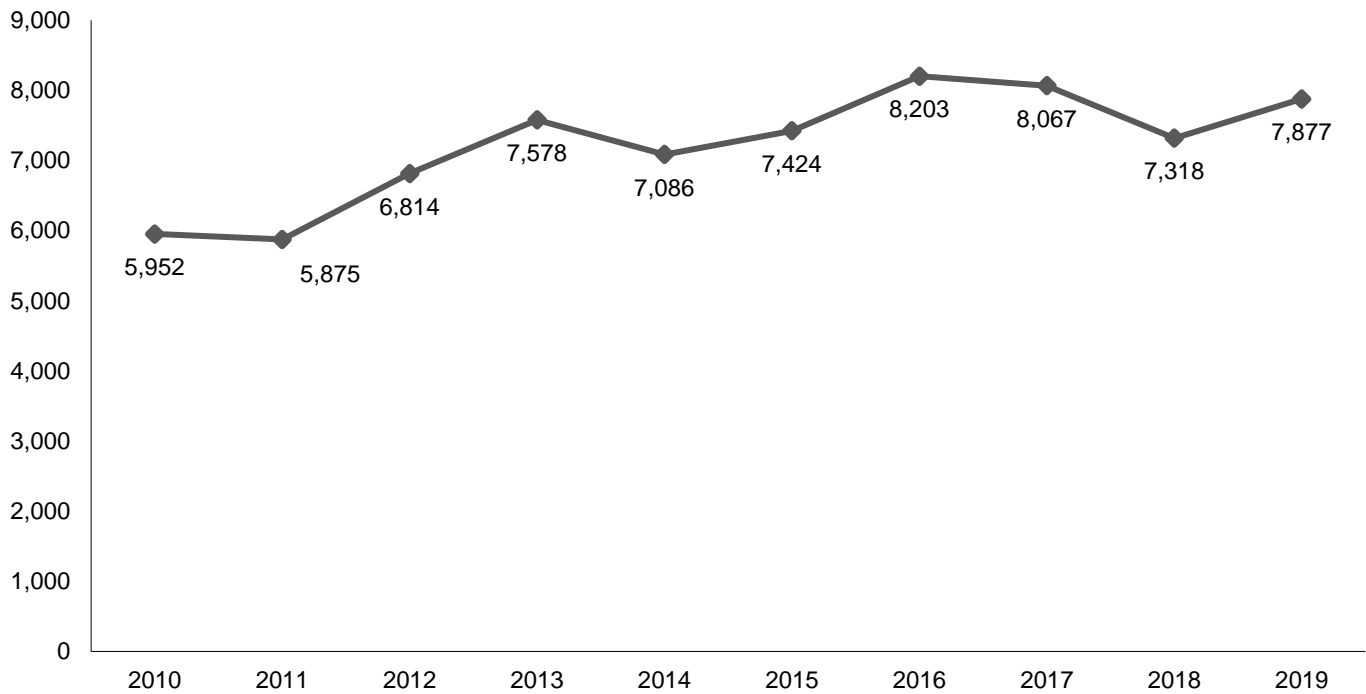

Iowa Single Unit Housing Permits Issued By Calendar Year

Total Value of Iowa Single Unit Housing Permits Issued By Calendar Year