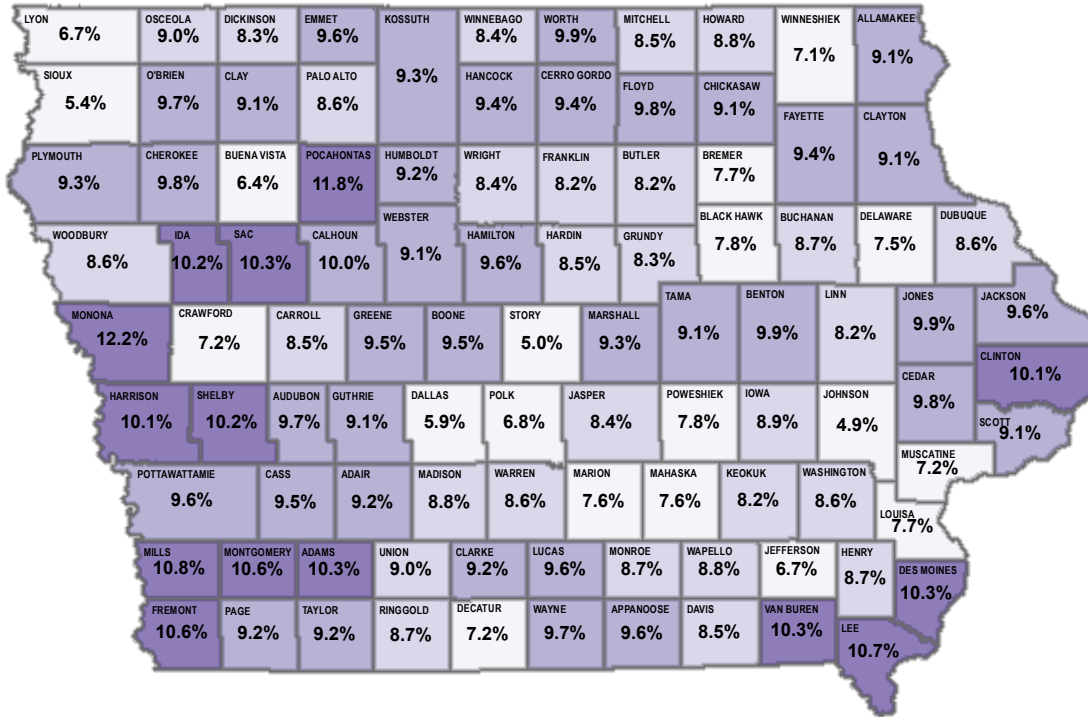

Veterans as a Percentage of Total Population Over Age 18 — FFY 2019

By County

196,376

Iowa Veteran Population

8.1%

Percentage of Iowa's Population Who are Veterans

Percentage by County

By State

19.0 M

U.S. Veteran Population

7.5%

Percentage of U.S. Population Who are Veterans

Percentage by State

Note: Veteran population estimates, as of September 30, 2019, are produced by the Veteran's Affairs (VA) Predictive Analytics and Actuary Service.