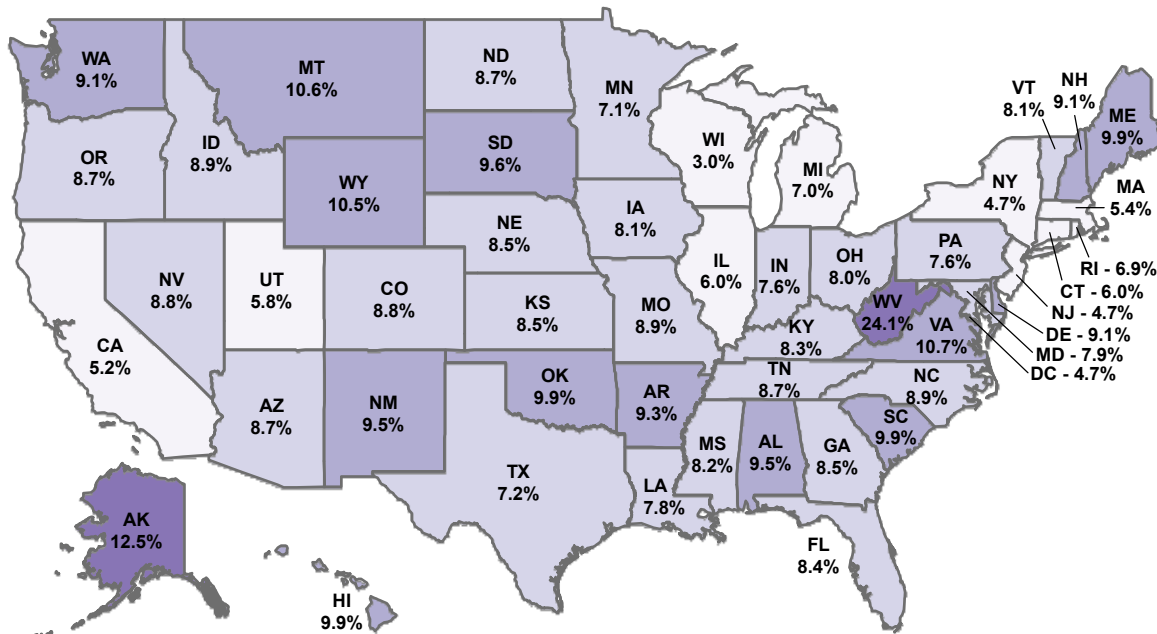

Veterans as a Percentage of Total Population Over Age 18 — FFY 2019

By County

196,376

Iowa Veteran Population

8.1%

Percentage of Iowa's Population Who are Veterans

Percentage by County

By State

19.0 M

U.S. Veteran Population

7.5%

Percentage of U.S. Population Who are Veterans

Percentage by State

Note: Veteran population estimates, as of September 30, 2019, are produced by the Veteran's Affairs (VA) Predictive Analytics and Actuary Service.