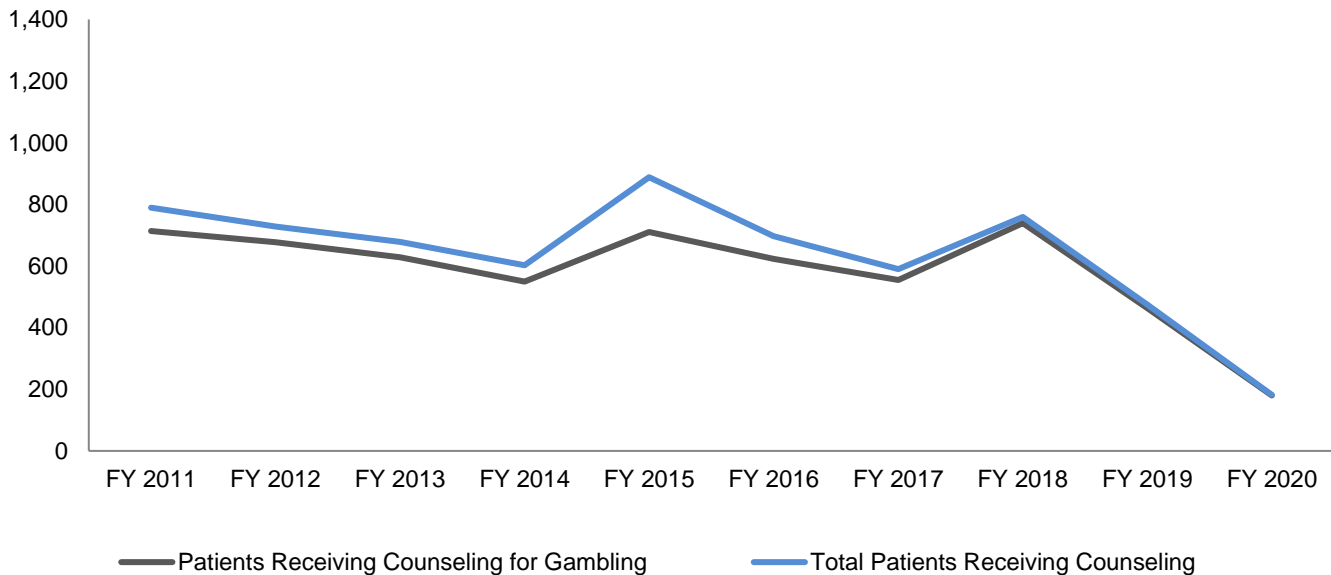

Iowa Gambling Treatment Program 1-800-BETS OFF Contacts

Note: Total calls is an unduplicated number (there may have been several reasons for any specific call). In FY 2014, Live Chat was added and included in counts, and the out-of-state area code block was removed. In FY 2019, chat and texting was added and is now included in counts. These counts do not include "junk" calls (prank calls, hang ups, etc.).

Patients Receiving Gambling Treatment Services

Note: The difference between Patients Receiving Counseling for Gambling and Total Patients Receiving Counseling reflects concerned persons, such as spouses and children, who have received counseling services.