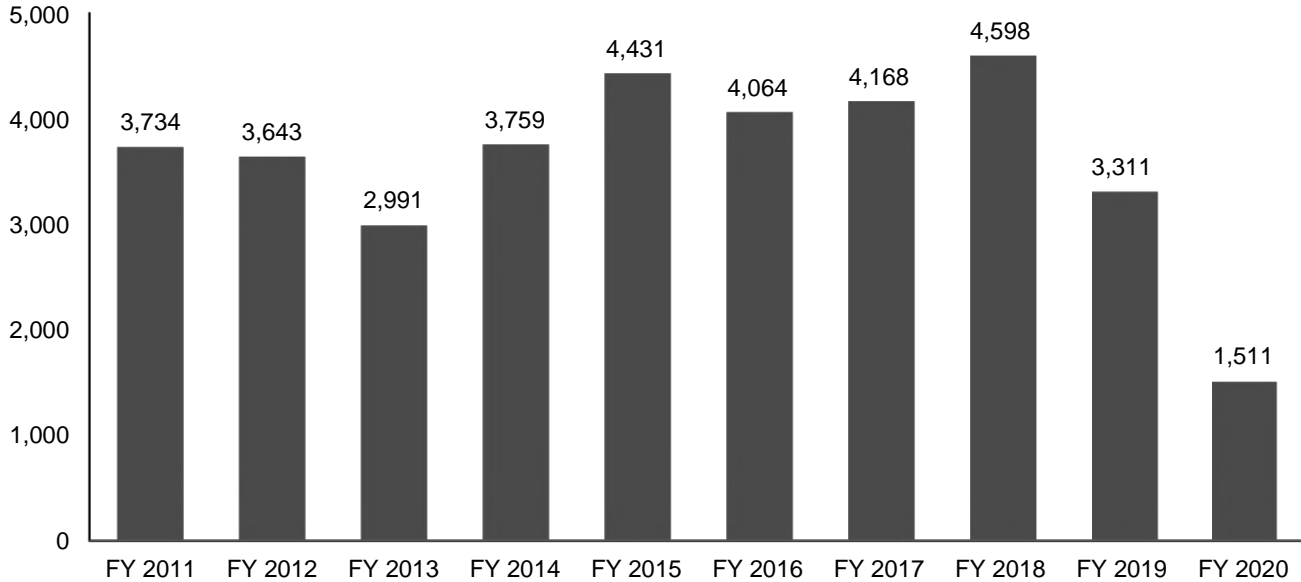

Iowa Gambling Treatment Program 1-800-BETS OFF Contacts

Note: Total calls is an unduplicated number (there may have been several reasons for any specific call). In FY 2014, Live Chat was added and included in counts, and the out-of-state area code block was removed. In FY 2019, chat and texting was added and is now included in counts. These counts do not include "junk" calls (prank calls, hang ups, etc.).