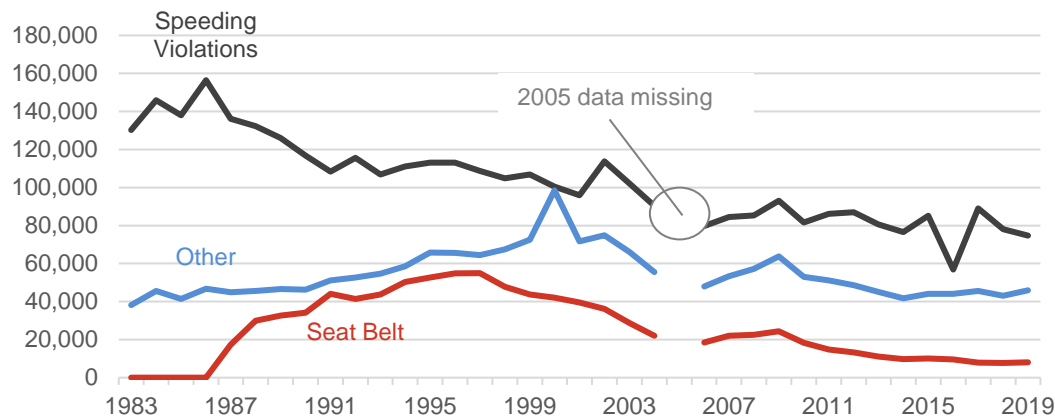

Citations Issued by Type 1983 - 2019