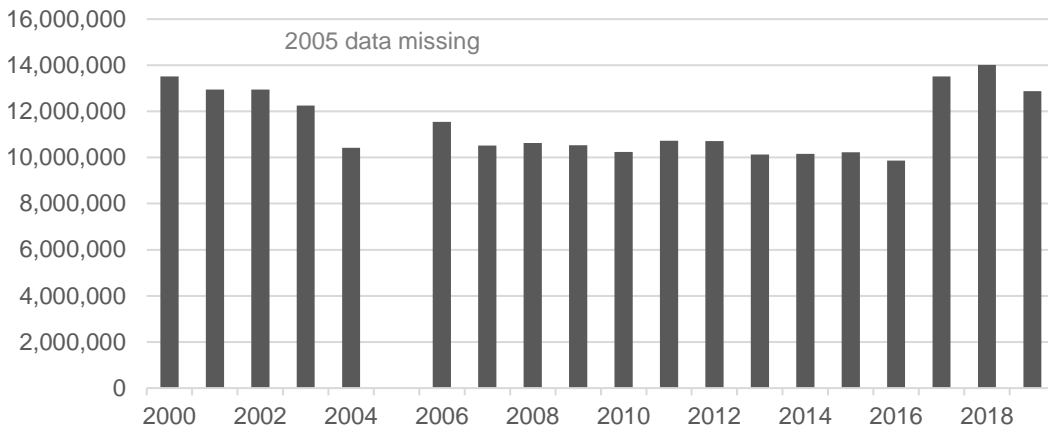

## ISP Vehicle Miles Traveled (VMT) 2000 - 2019

## Citations and Arrests by Type

| Calendar Year | OWI Arrests | Child Restraint | Seat Belt | Speeding Violations | Other  | Total Citations |
|---------------|-------------|-----------------|-----------|---------------------|--------|-----------------|
| 2015          | 1,455       | 566             | 10,132    | 85,223              | 44,046 | 139,967         |
| 2016          | 1,473       | 538             | 9,576     | 56,860              | 44,104 | 111,078         |
| 2017          | 1,372       | 573             | 7,903     | 88,959              | 45,547 | 142,982         |
| 2018          | 1,260       | 496             | 7,801     | 78,100              | 43,040 | 129,437         |
| 2019          | 1,377       | 479             | 8,049     | 74,697              | 45,932 | 129,157         |