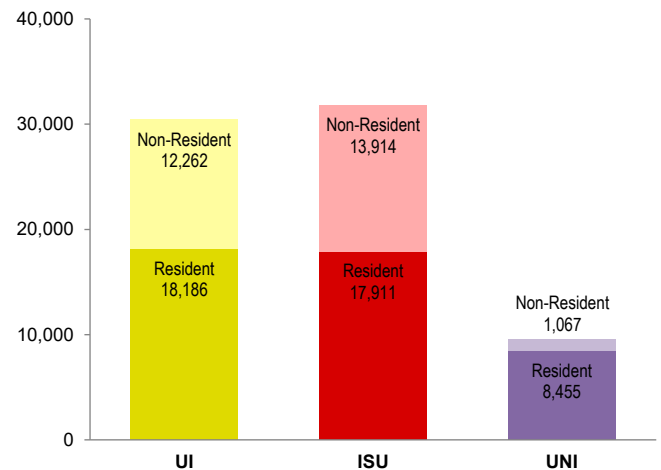

Fall 2020 Resident and Non-Resident Enrollment

Sources: Board of Regents, Fall Enrollment Report; LSA calculations
LSA Staff Contact: Ron Robinson (515.281.6256) ron.robinson@legis.iowa.gov