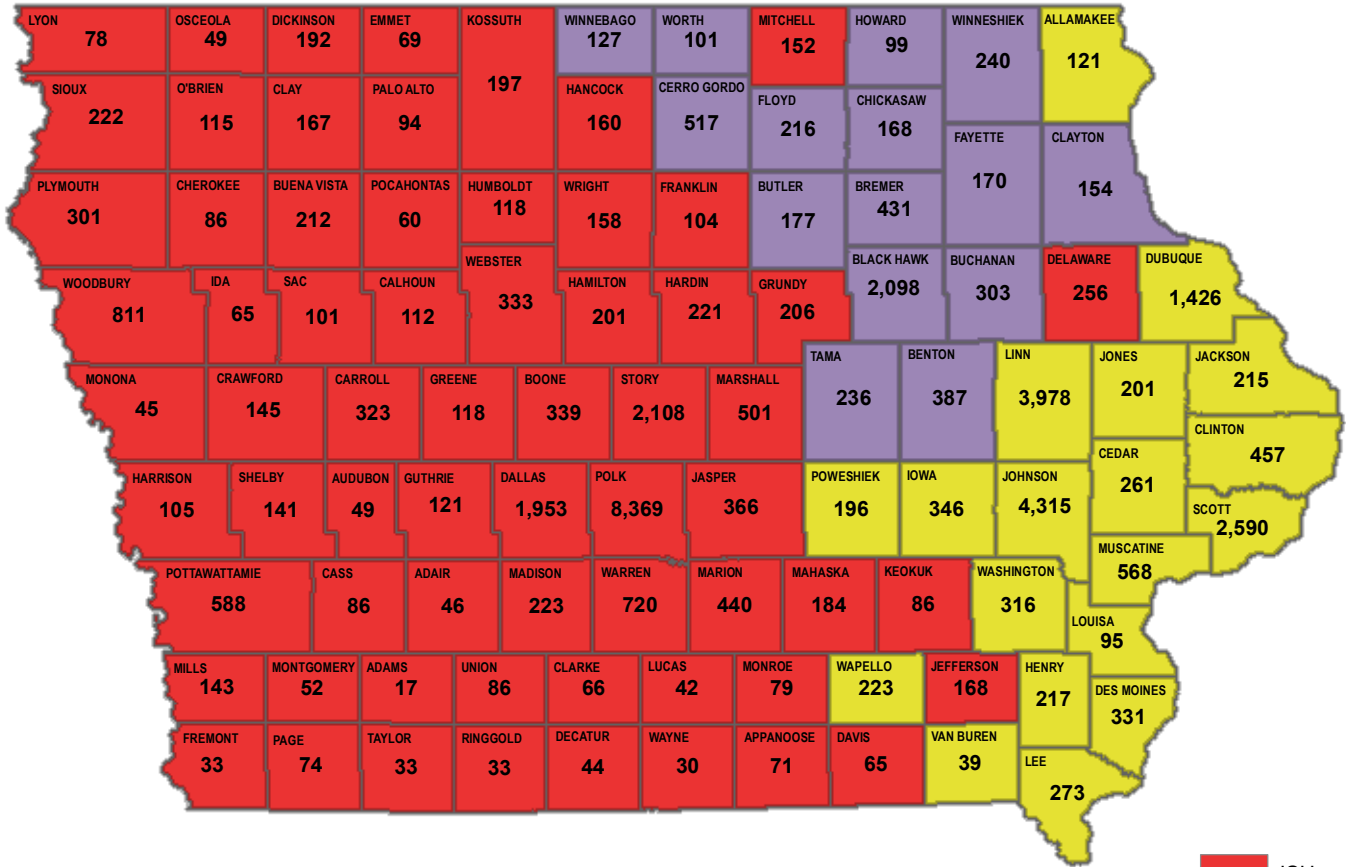

Regents Resident Enrollment by County — Fall 2020

Notes: Figures by county represent total resident enrollment in Regent universities. Color represents top enrollment by University. For example, the largest portion of Regents university students in Polk County attend **ISU**.