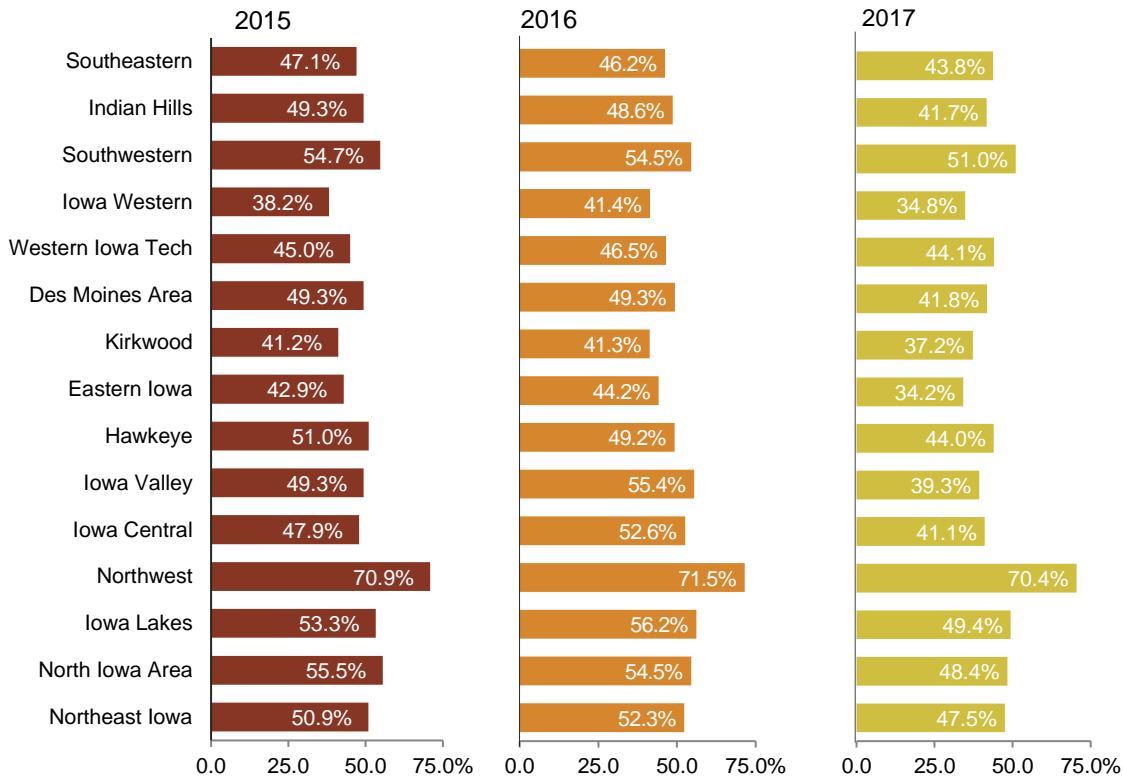

Community College Success Rates

Cohort Success Rates

2017 Cohort by Result

Note: The success rate is the percentage of students from a given cohort who either graduated with a two-year credential or transferred to a four-year college or university. A cohort consists of all the students who entered the college as freshmen in the year indicated.