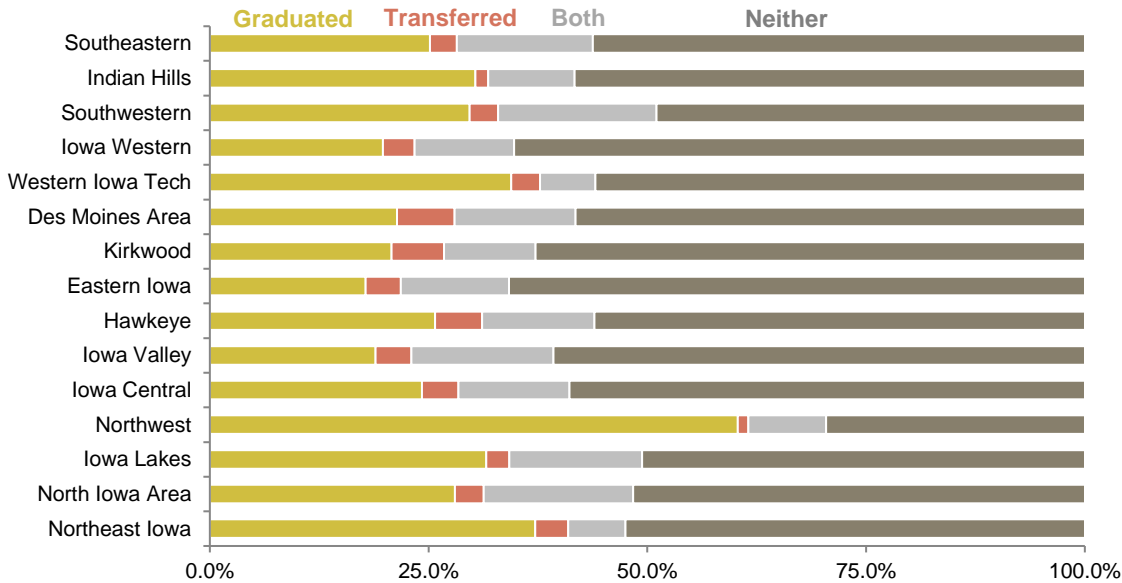

Community College Success Rates

Cohort Success Rates

2017 Cohort by Result

Note: The success rate is the percentage of students from a given cohort who either graduated with a two-year credential or transferred to a four-year college or university. A cohort consists of all the students who entered the college as freshmen in the year indicated.