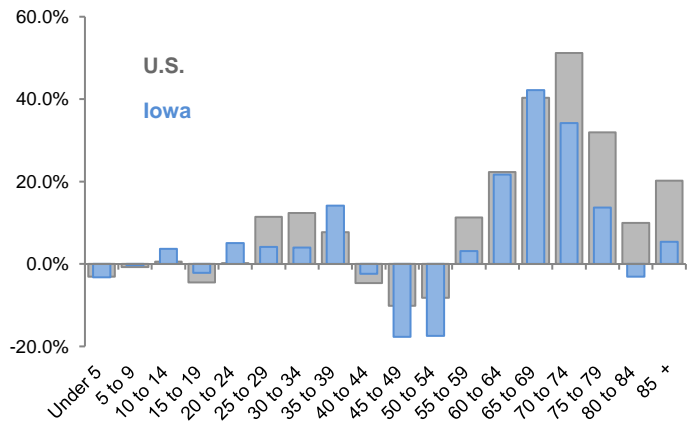

National and Regional Comparison — 2019 Census Information

Iowa has an estimated **3,155,070** residents

An estimated increase of **108,715** since 2010

Midwest Region Growth Rates Since 2010

Population Pyramid – 2019 Estimate

Percentage Change by Age Category Since 2010

Percentage of Age by Category – 2019 Estimate

Sources: U.S. Census, 2019 Population Estimates; 2010 Decennial Census; LSA calculations
 LSA Staff Contact: Michael Guanci (515.725.1286) michael.guanci@legis.iowa.gov