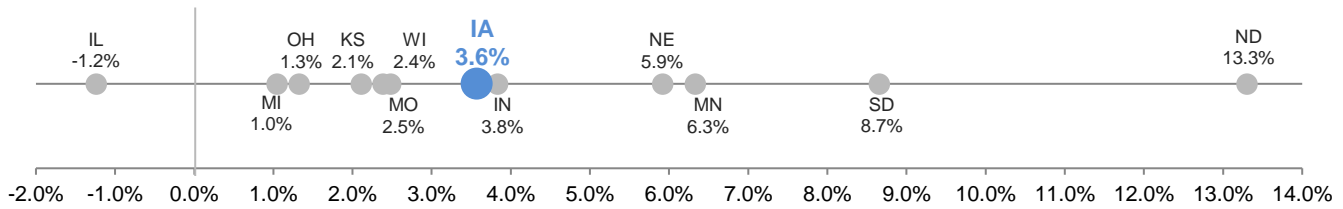

National and Regional Comparison — 2019 Census Information

Iowa has an estimated **3,155,070** residents

An estimated increase of **108,715** since 2010

Midwest Region Growth Rates Since 2010

Population Pyramid – 2019 Estimate

Percentage Change by Age Category Since 2010

Percentage of Age by Category – 2019 Estimate

Sources: U.S. Census, 2019 Population Estimates; 2010 Decennial Census; LSA calculations
 LSA Staff Contact: Michael Guanci (515.725.1286) michael.guanci@legis.iowa.gov