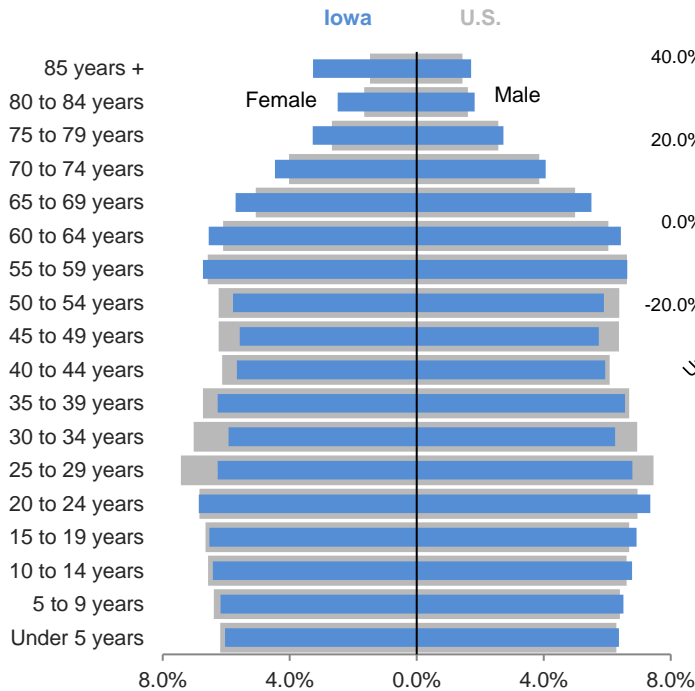

National and Regional Comparison — 2019 Census Information

Iowa has an estimated **3,155,070** residents

An estimated increase of **108,715** since 2010

Midwest Region Growth Rates Since 2010

Population Pyramid – 2019 Estimate