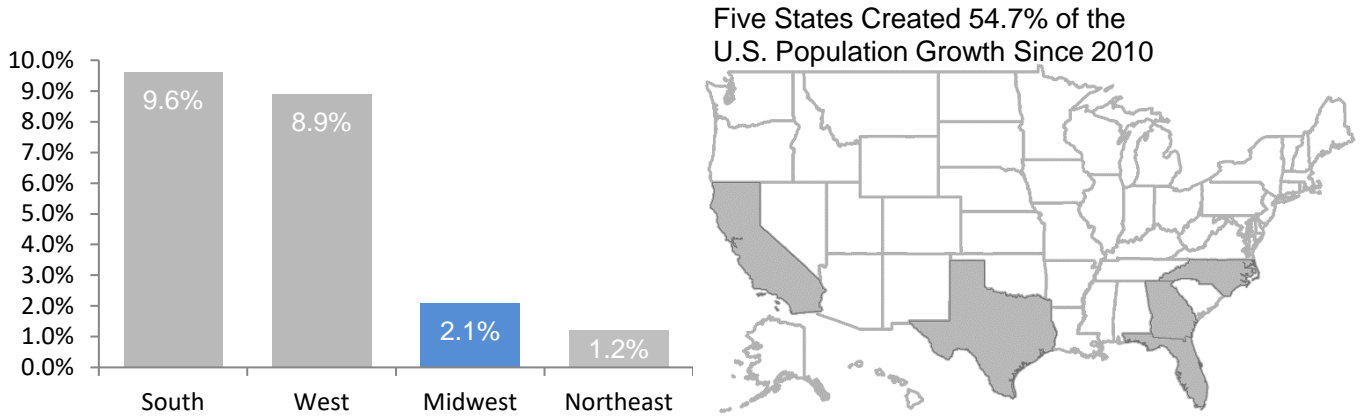

National and Regional Comparison — 2019 Census Information

Iowa has an estimated **3,155,070** residents

An estimated increase of **108,715** since 2010

Midwest Region Growth Rates Since 2010

Population Pyramid – 2019 Estimate