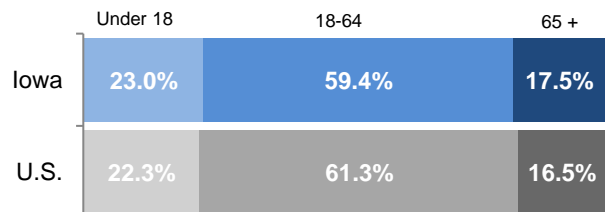

Percentage of Age by Category – 2019 Estimate

Sources: U.S. Census, 2019 Population Estimates; 2010 Decennial Census; LSA calculations
LSA Staff Contact: Michael Guanci (515.725.1286) michael.guanci@legis.iowa.gov