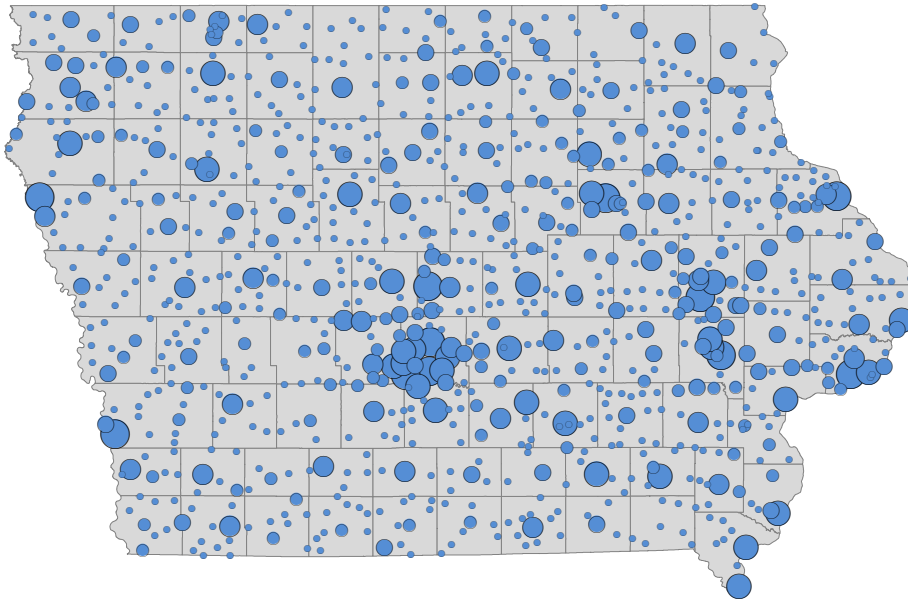

Selected Iowa Population Facts — 2019

In 2019 Iowa had **942** incorporated places.

- There were 668 places with fewer than 1,000 residents.
- There were 116 places with between 1,000 and 1,999 residents.
- There were 75 places with between 2,000 and 4,999 residents.
- There were 40 places with between 5,000 and 9,999 residents.
- There were 32 places with between 10,000 and 49,999 residents.
- There were 11 places with more than 50,000 residents.

Percentage of Population Change in Select Cities from 2010 to 2019.
(Cities between -4.9% and 5.0% change are not displayed)

- -32.7% to -20.0%
- -19.9% to -5.0%
- 5.1% to 20.0%
- 20.1% to 400.0%

52.5% of Iowa's population is concentrated in **10 counties**:

- Polk
- Linn
- Scott
- Johnson
- Black Hawk
- Woodbury
- Dubuque
- Story
- Pottawattamie
- Dallas