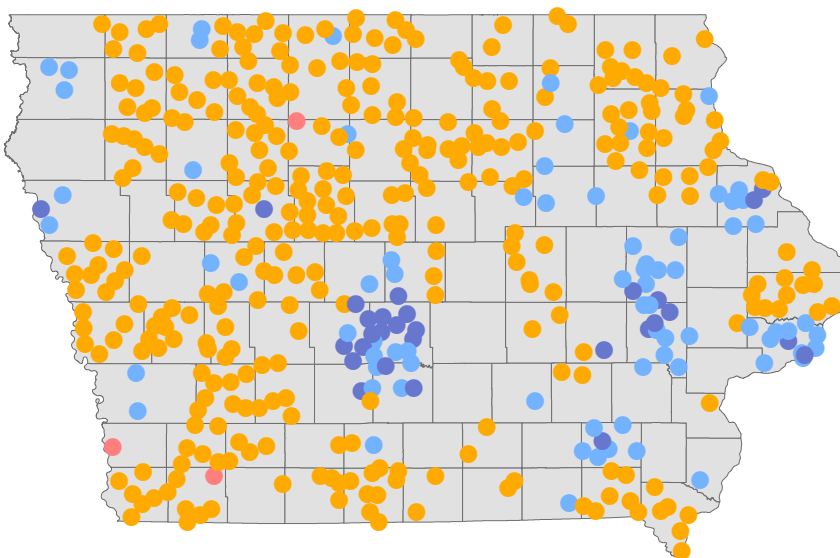

Selected Iowa Population Facts — 2019

In 2019 Iowa had **942** incorporated places.

- There were 668 places with fewer than 1,000 residents.
- There were 116 places with between 1,000 and 1,999 residents.
- There were 75 places with between 2,000 and 4,999 residents.
- There were 40 places with between 5,000 and 9,999 residents.
- There were 32 places with between 10,000 and 49,999 residents.
- There were 11 places with more than 50,000 residents.

Percentage of Population Change in Select Cities from 2010 to 2019.
(Cities between -4.9% and 5.0% change are not displayed)

- -32.7% to -20.0%
- -19.9% to -5.0%
- 5.1% to 20.0%
- 20.1% to 400.0%

52.5% of Iowa's population is concentrated in **10 counties**:

- Polk
- Linn
- Scott
- Johnson
- Black Hawk
- Woodbury
- Dubuque
- Story
- Pottawattamie
- Dallas