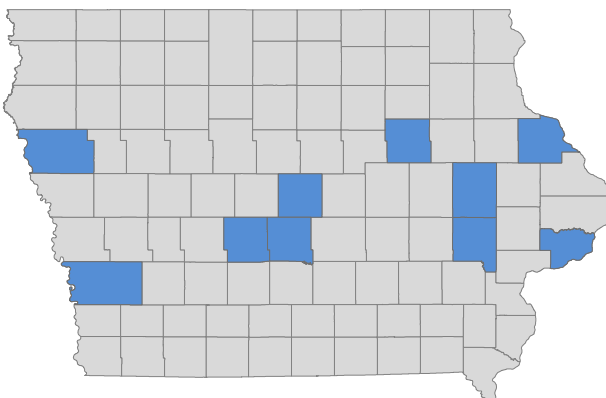

Selected Iowa Population Facts — 2019

In 2019 Iowa had **942** incorporated places.

- There were 668 places with fewer than 1,000 residents.
- There were 116 places with between 1,000 and 1,999 residents.
- There were 75 places with between 2,000 and 4,999 residents.
- There were 40 places with between 5,000 and 9,999 residents.
- There were 32 places with between 10,000 and 49,999 residents.
- There were 11 places with more than 50,000 residents.

Percentage of Population Change in Select Cities from 2010 to 2019.
(Cities between -4.9% and 5.0% change are not displayed)

- -32.7% to -20.0%
- -19.9% to -5.0%
- 5.1% to 20.0%
- 20.1% to 400.0%

52.5% of Iowa's population is concentrated in **10 counties**:

- Polk
- Linn
- Scott
- Johnson
- Black Hawk
- Woodbury
- Dubuque
- Story
- Pottawattamie
- Dallas