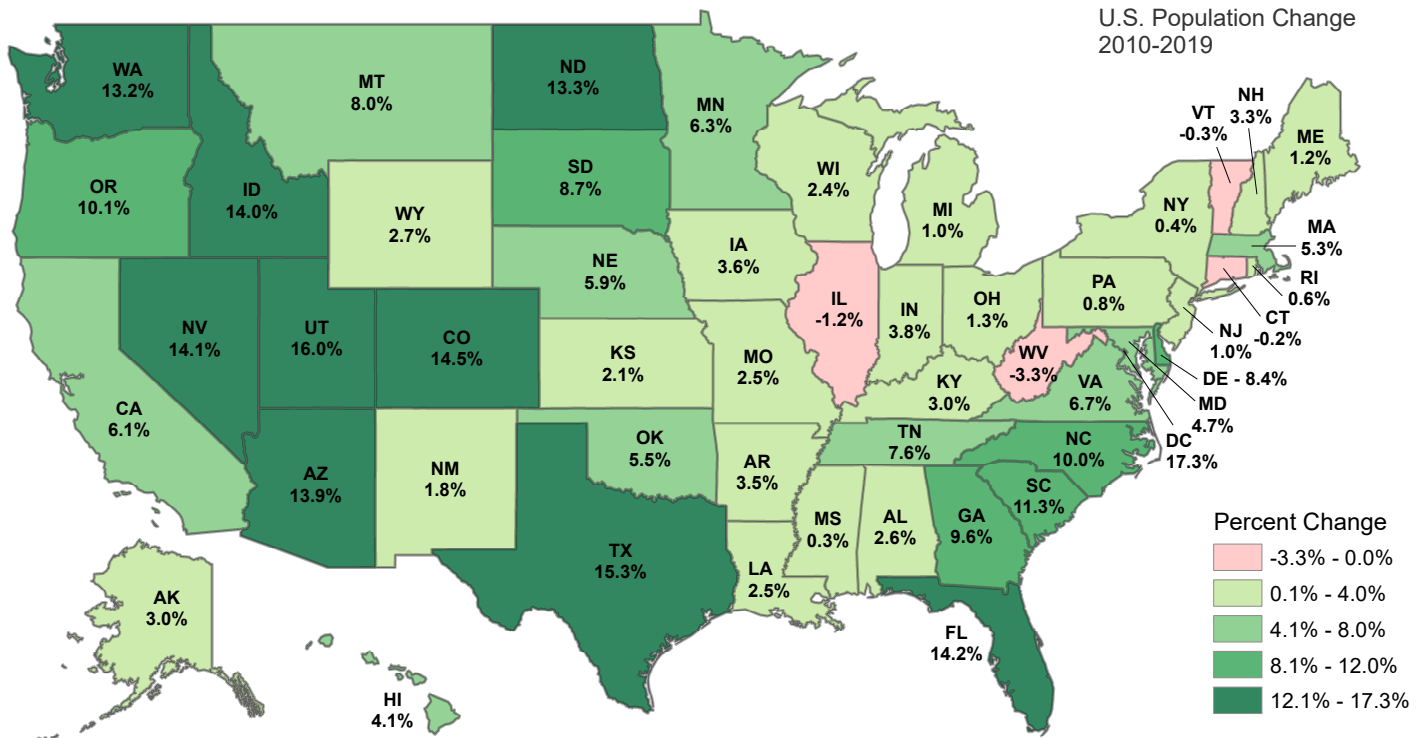

Population by State — 2019 Estimates

Total Population

328.24 Million

U.S. Population

Population Estimate

Population Change — 2010-2019

+6.3%

U.S. Population Change 2010-2019

Percent Change