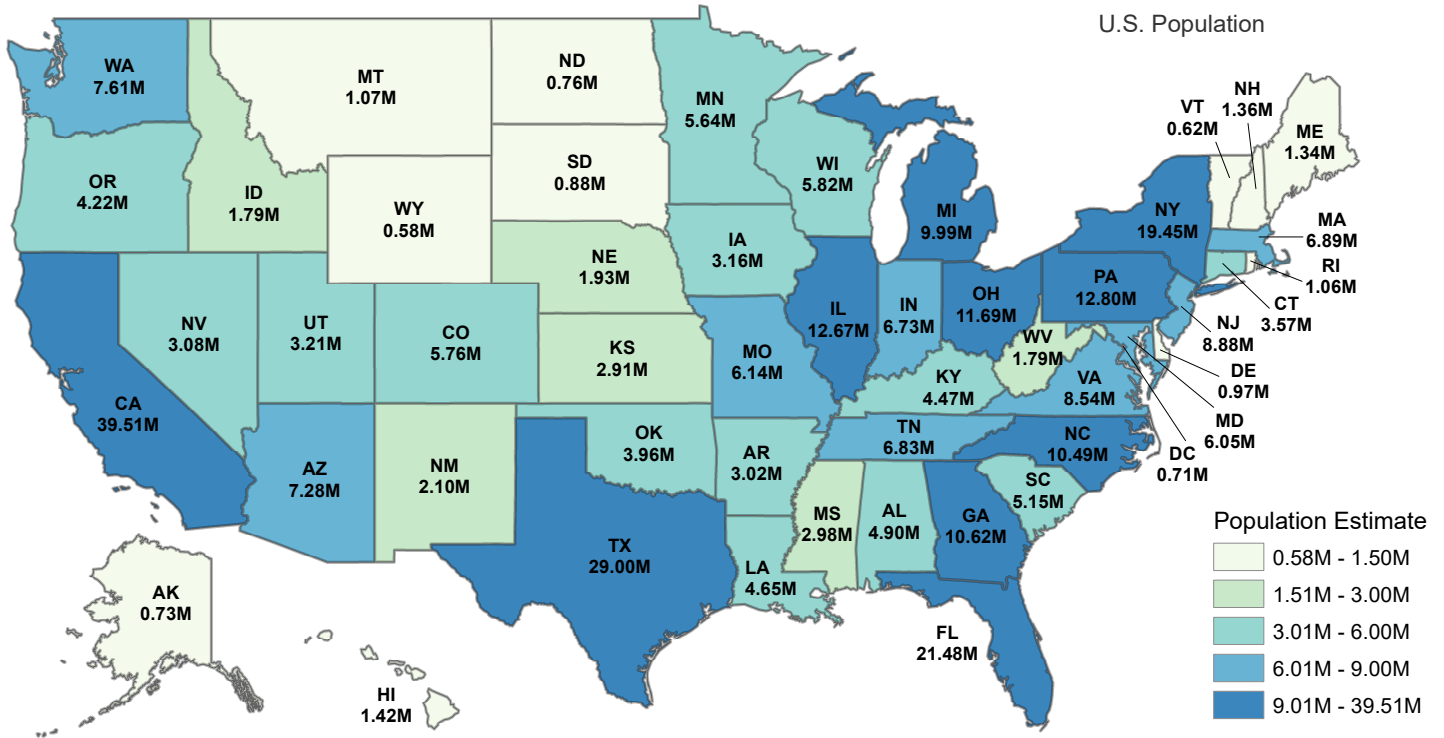

Population by State — 2019 Estimates

Total Population

328.24 Million

U.S. Population

Population Estimate

Population Change — 2010-2019

+6.3%

U.S. Population Change 2010-2019

Percent Change