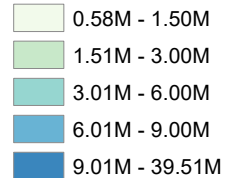

Population by State — 2019 Estimates

Total Population

328.24 Million

U.S. Population

Population Estimate

Population Change — 2010-2019

+6.3%

U.S. Population Change 2010-2019