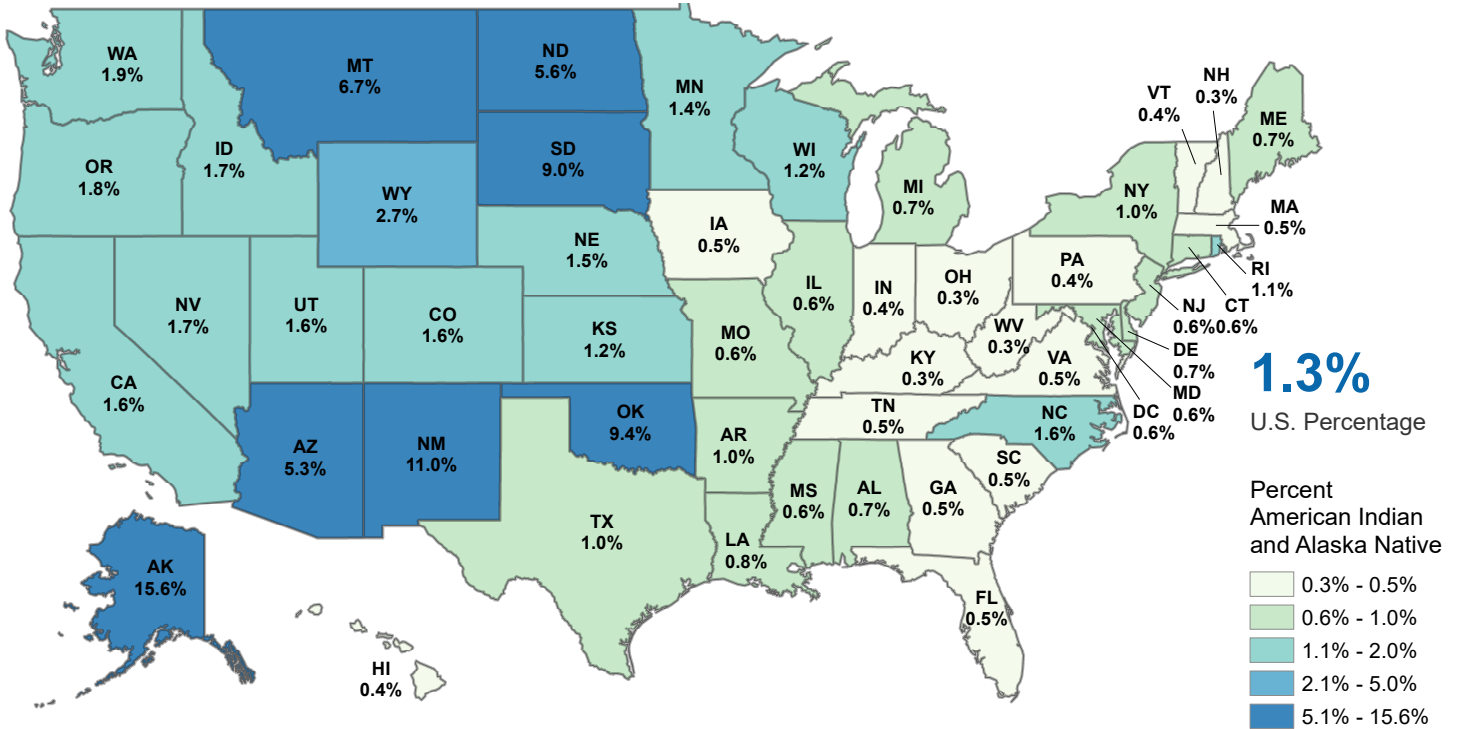

American Indian and Alaska Native Population — 2019 Estimate

Asian Population — 2019 Estimate

Source: U.S. Census Bureau, 2019 Population Estimate
 LSA Staff Contact: Michael Guanci (515.725.1286) michael.guanci@legis.iowa.gov