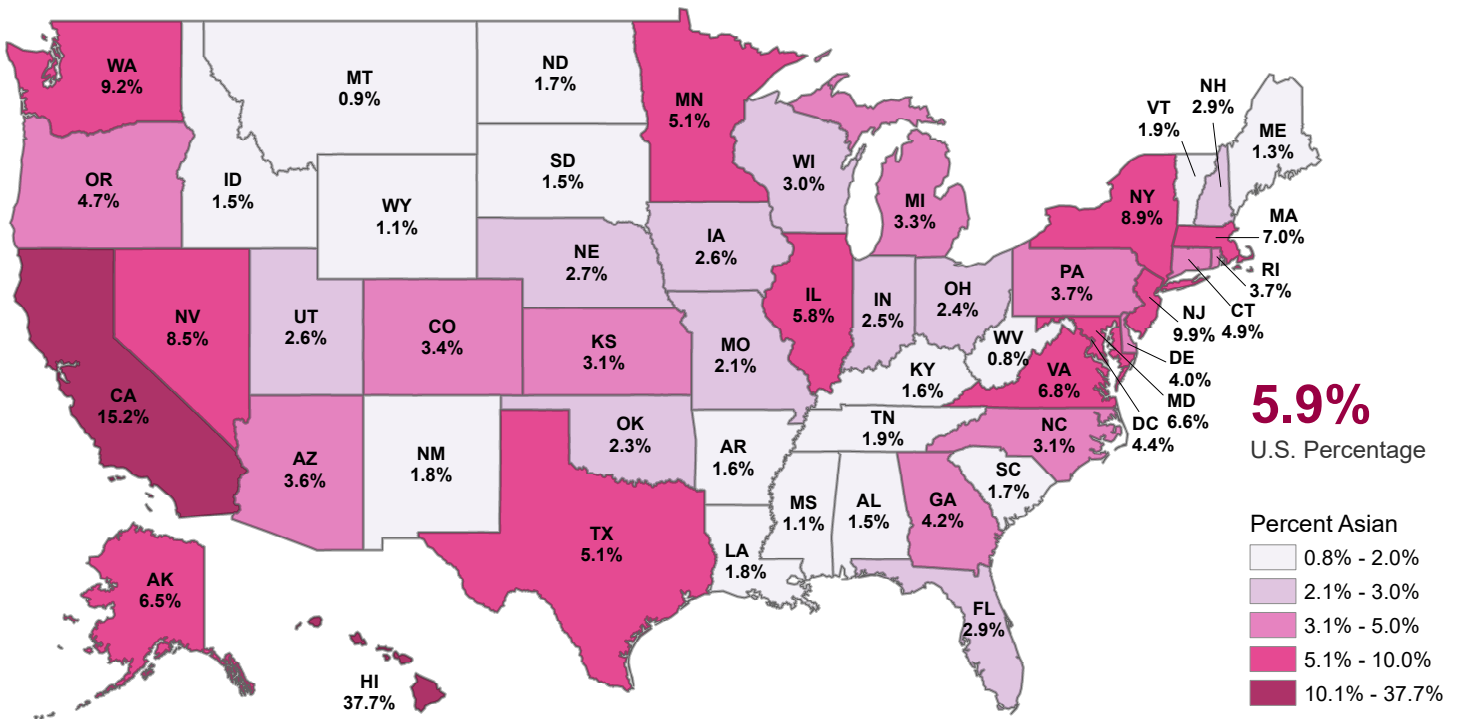

American Indian and Alaska Native Population — 2019 Estimate

Asian Population — 2019 Estimate

Source: U.S. Census Bureau, 2019 Population Estimate
 LSA Staff Contact: Michael Guanci (515.725.1286) michael.guanci@legis.iowa.gov