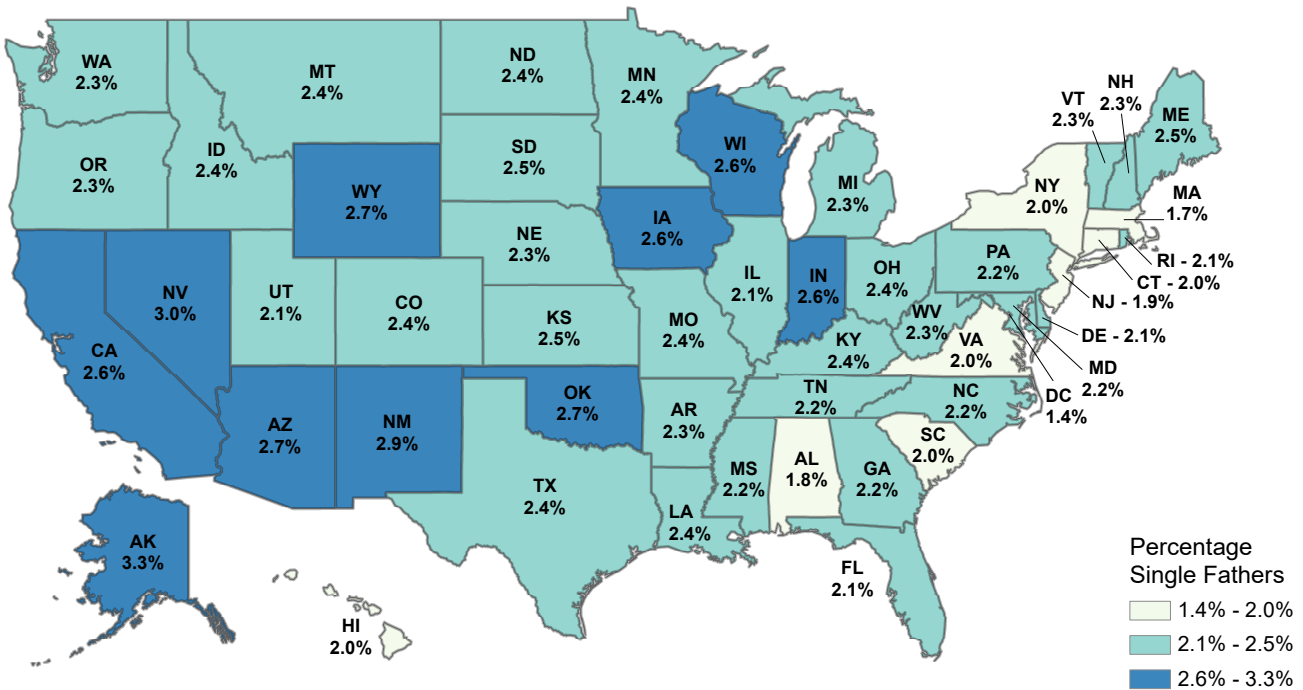

Percentage of Single-Parent Households — 2014-2018 American Community Survey 5-Year Estimate

Single-Mother Households with Children Under Age 18

5.8% Iowa Percentage
6.7% U.S. Percentage

Single-Father Households with Children Under Age 18