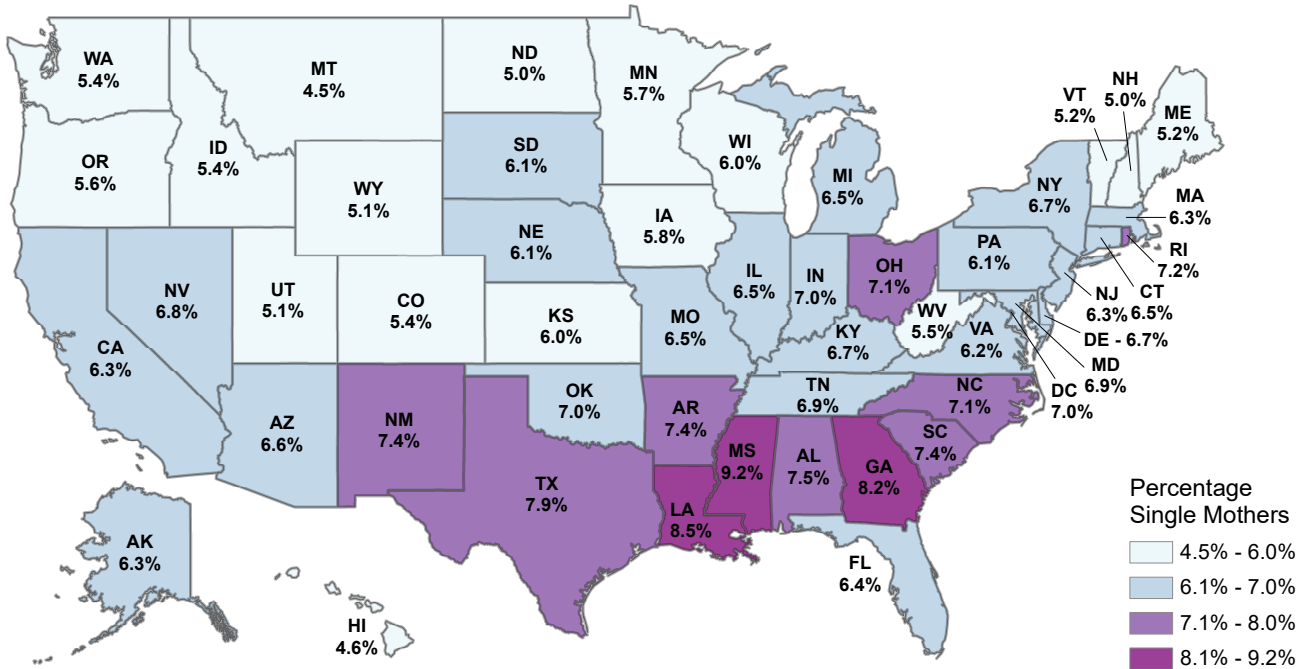

Percentage of Single-Parent Households — 2014-2018 American Community Survey 5-Year Estimate

Single-Mother Households with Children Under Age 18

5.8% Iowa Percentage
6.7% U.S. Percentage

Single-Father Households with Children Under Age 18