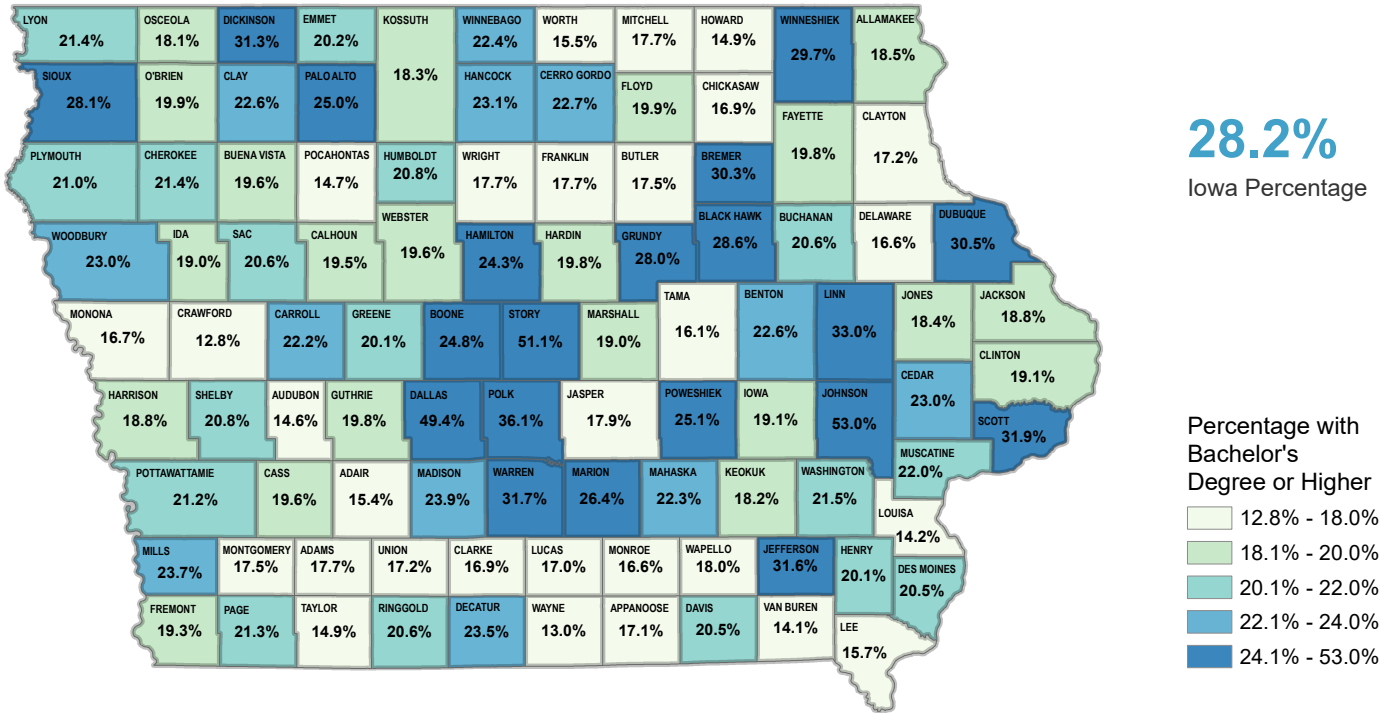

Percent of Population Age 25 Years and Over With a Bachelor's Degree or Higher — 2014-2018 American Community Survey 5-Year Estimate

By County

By State

Source: U.S. Census Bureau 2014-2018 American Community Survey 5-Year Estimate
 LSA Staff Contact: Michael Guanci (515.725.1286) michael.guanci@legis.iowa.gov