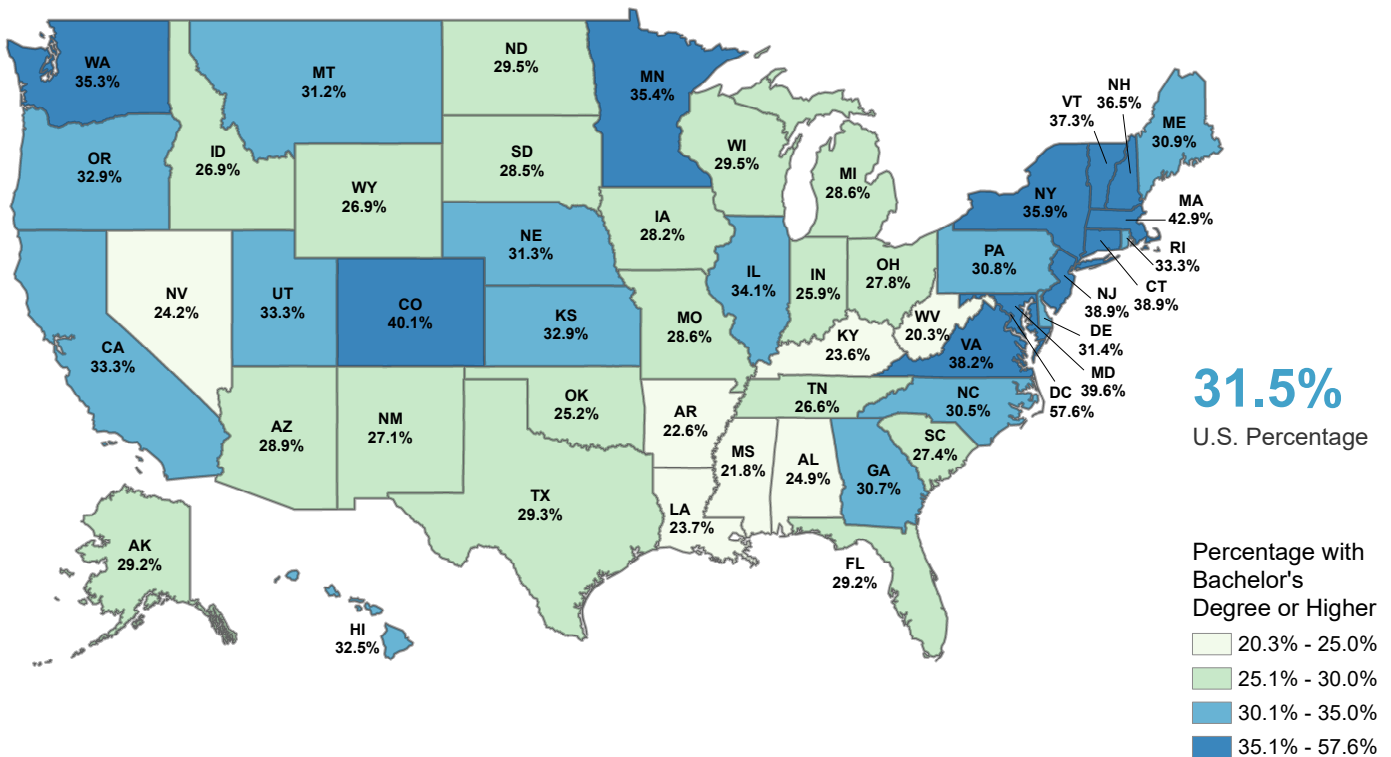

Percent of Population Age 25 Years and Over With a Bachelor's Degree or Higher — 2014-2018 American Community Survey 5-Year Estimate

By County

By State

Source: U.S. Census Bureau 2014-2018 American Community Survey 5-Year Estimate
 LSA Staff Contact: Michael Guanci (515.725.1286) michael.guanci@legis.iowa.gov