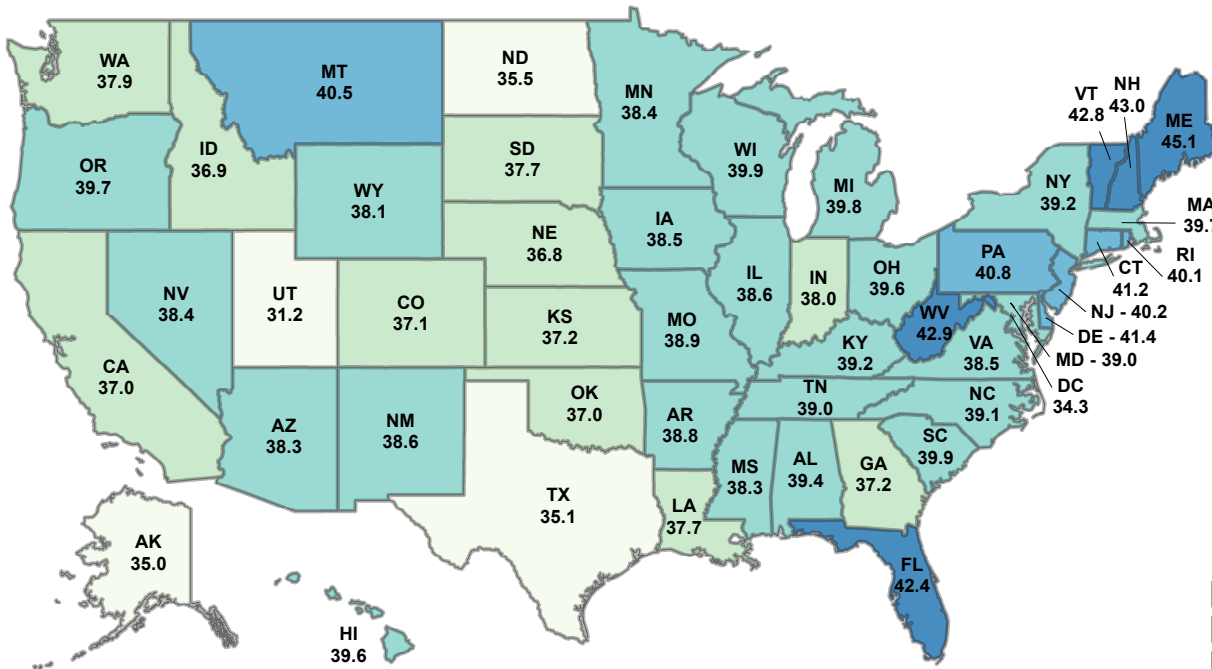

Median Age — 2019 Population Estimate

By County

38.5

Iowa Median Age

Median Age in Years

By State

38.5

U.S. Median Age

Median Age in Years

Note: The median age is the age at the midpoint of the population. Half of the population is older than the median age and half of the population is younger.

Source: U.S. Census Bureau — 2019 Population Estimate (by County) and 2019 American Community Survey 1-Year Estimate (by State)