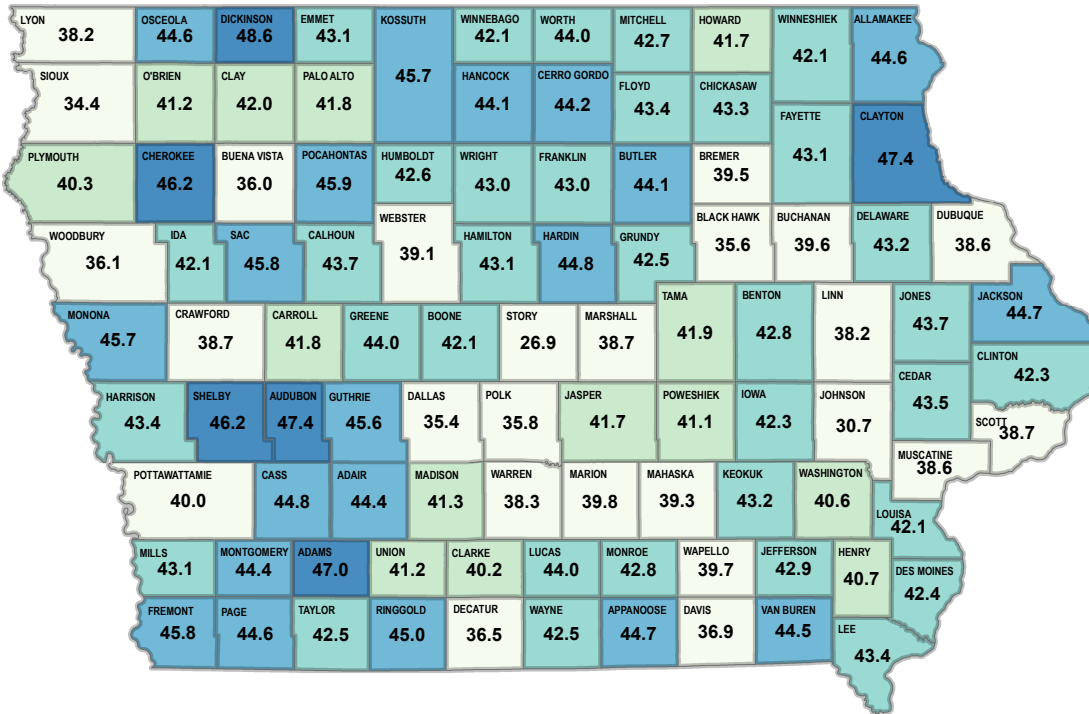

Median Age — 2019 Population Estimate

By County

38.5

Iowa Median Age

Median Age in Years

By State

38.5

U.S. Median Age

Median Age in Years

Note: The median age is the age at the midpoint of the population. Half of the population is older than the median age and half of the population is younger.

Source: U.S. Census Bureau — 2019 Population Estimate (by County) and 2019 American Community Survey 1-Year Estimate (by State)